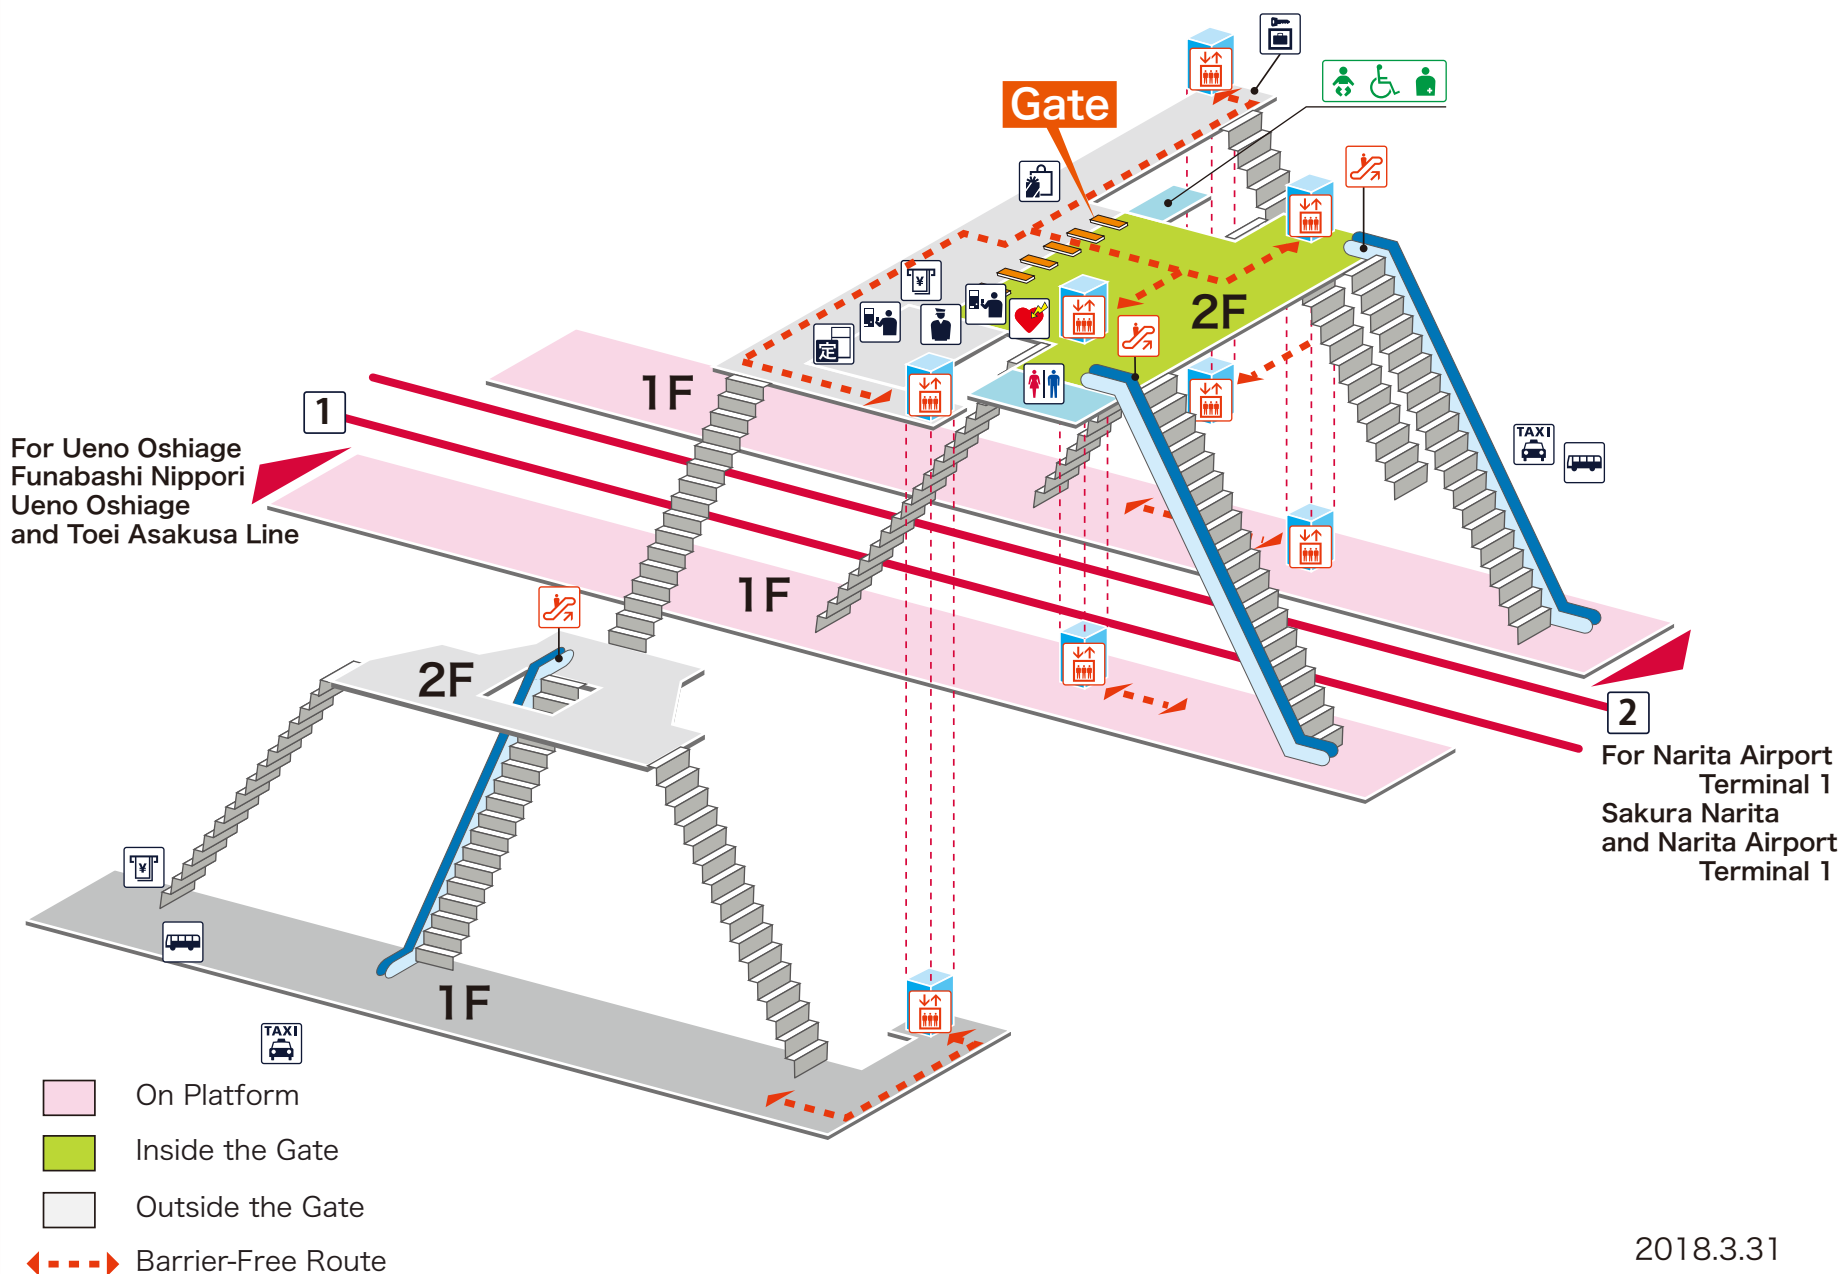

- 1 For Ueno Oshiage Funabashi Nippori Ueno Oshiage and Toei Asakusa Line
- 2 For Narita Airport Terminal 1 Sakura Narita and Narita Airport Terminal 1

## Legend

- Station Office
- Tickets/Fair Adjustment Office
- Commuting Pass Ticket Office
- Limited Express Ticket Window
- Vending Machine for Commuting Pass
- Vending Machine for Limited Express Ticket
- Elevator
- Escalator
- Stair Lift
- Slope
- Restroom
- Baby Seat
- Wheelchair Restroom
- Ostomate
- Shop
- Waiting Room
- Lost and Found
- Café
- AED (Automated External Defibrillator)
- ATM
- Coin Locker
- Bus Stop
- Taxi Stand
- Question & answer
- Information

- On Platform
- Inside the Gate
- Outside the Gate
- Barrier-Free Route