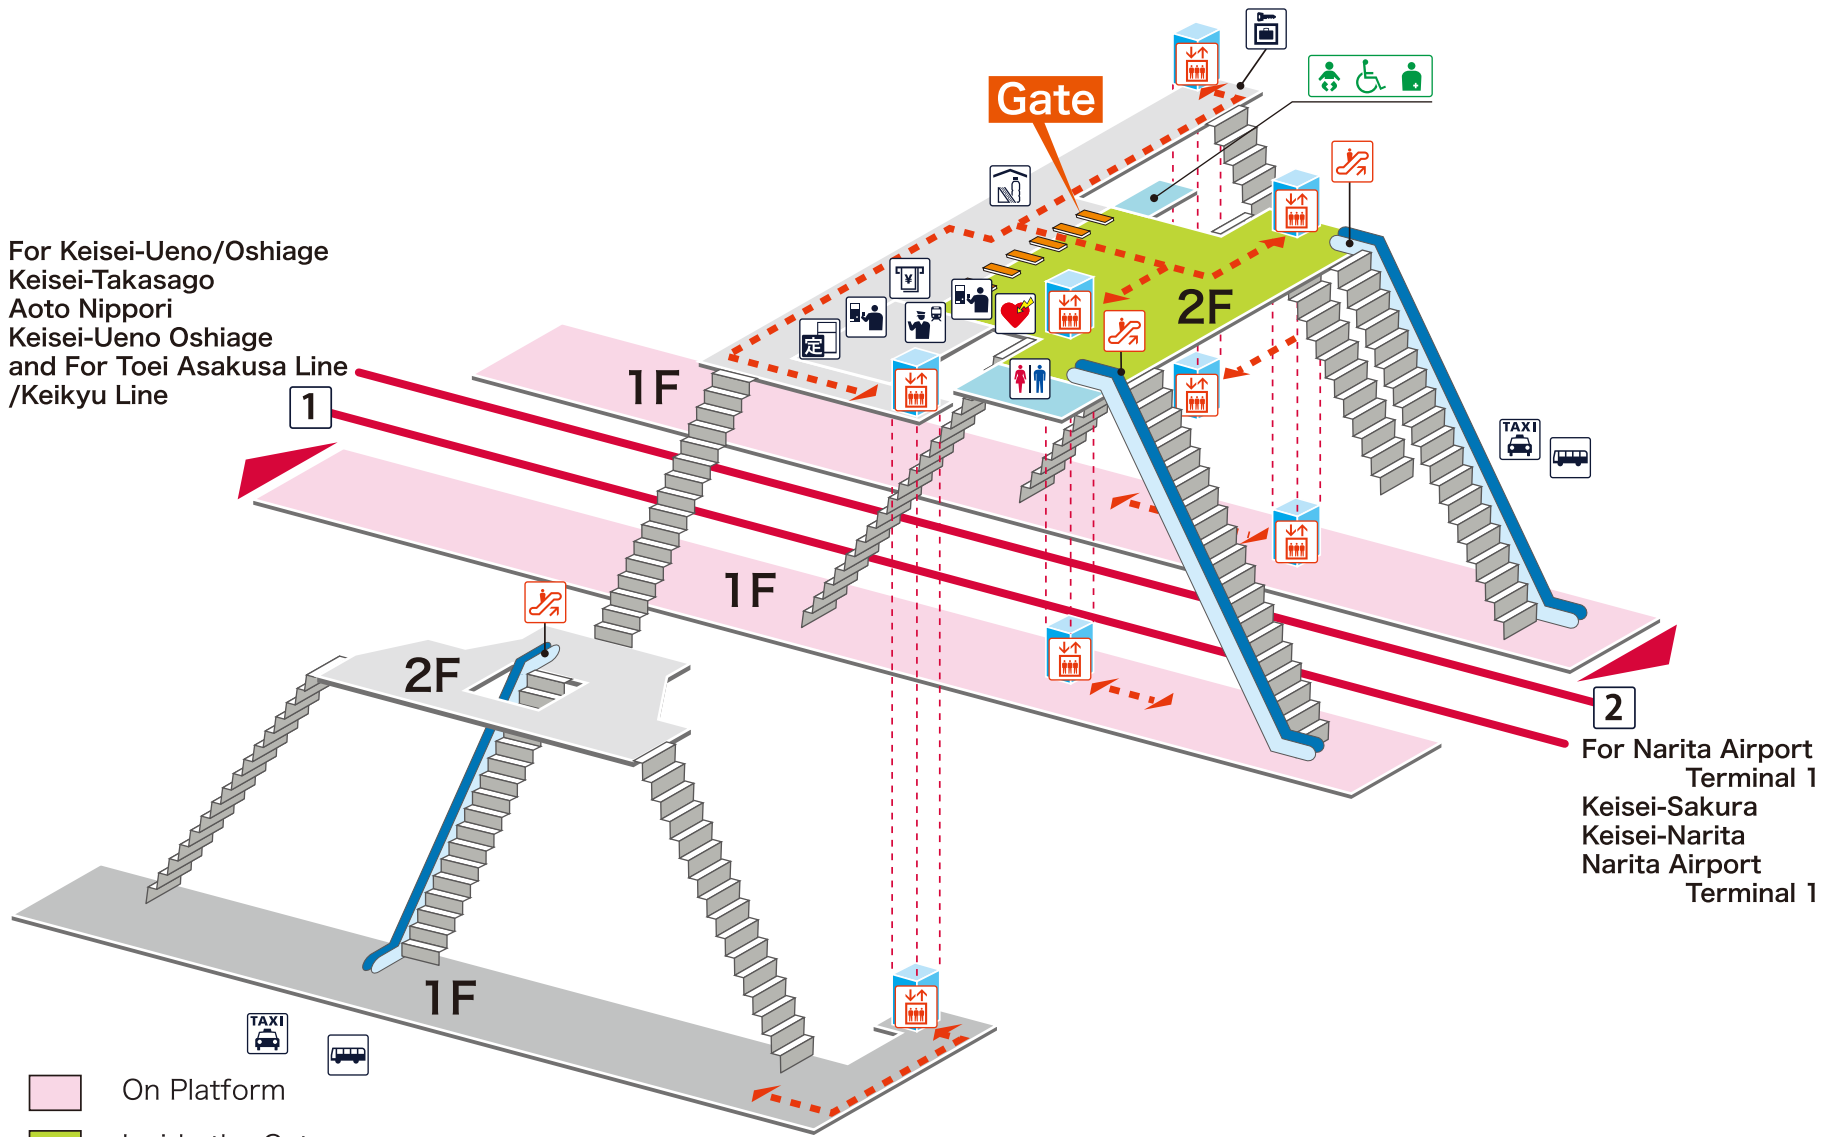

- 1 For Keisei-Ueno/Oshiage
Keisei-Takasago Aoto Nippori Keisei-Ueno Oshiage and For Toei Asakusa Line/Keikyu Line
- 2 For Narita Airport Terminal 1 Keisei-Sakura Keisei-Narita Narita Airport Terminal 1

For Keisei-Ueno/Oshiage
Keisei-Takasago
Aoto Nippori
Keisei-Ueno Oshiage
and For Toei Asakusa Line
/Keikyu Line

- On Platform
- Inside the Gate
- Outside the Gate
- - - - - Barrier-Free Route

Legend

- Station Office
- Tickets/
Fair Adjustment Office
- Commuting Pass
Ticket Office
- Limited Express
Ticket Window
- Vending Machine
for Commuting Pass
- Vending Machine
for Limited Express Ticket
- Elevator
- Escalator
- Stair Lift
- Slope
- Restroom
- Baby Seat
- Wheelchair Restroom
- Ostomate
- Shop
- Convenience Store
- Waiting Room
- Lost and Found
- Café
- AED
(Automated External Defibrillator)
- ATM
- Coin Locker
- Bus Stop
- Taxi Stand
- Question & answer
- Information