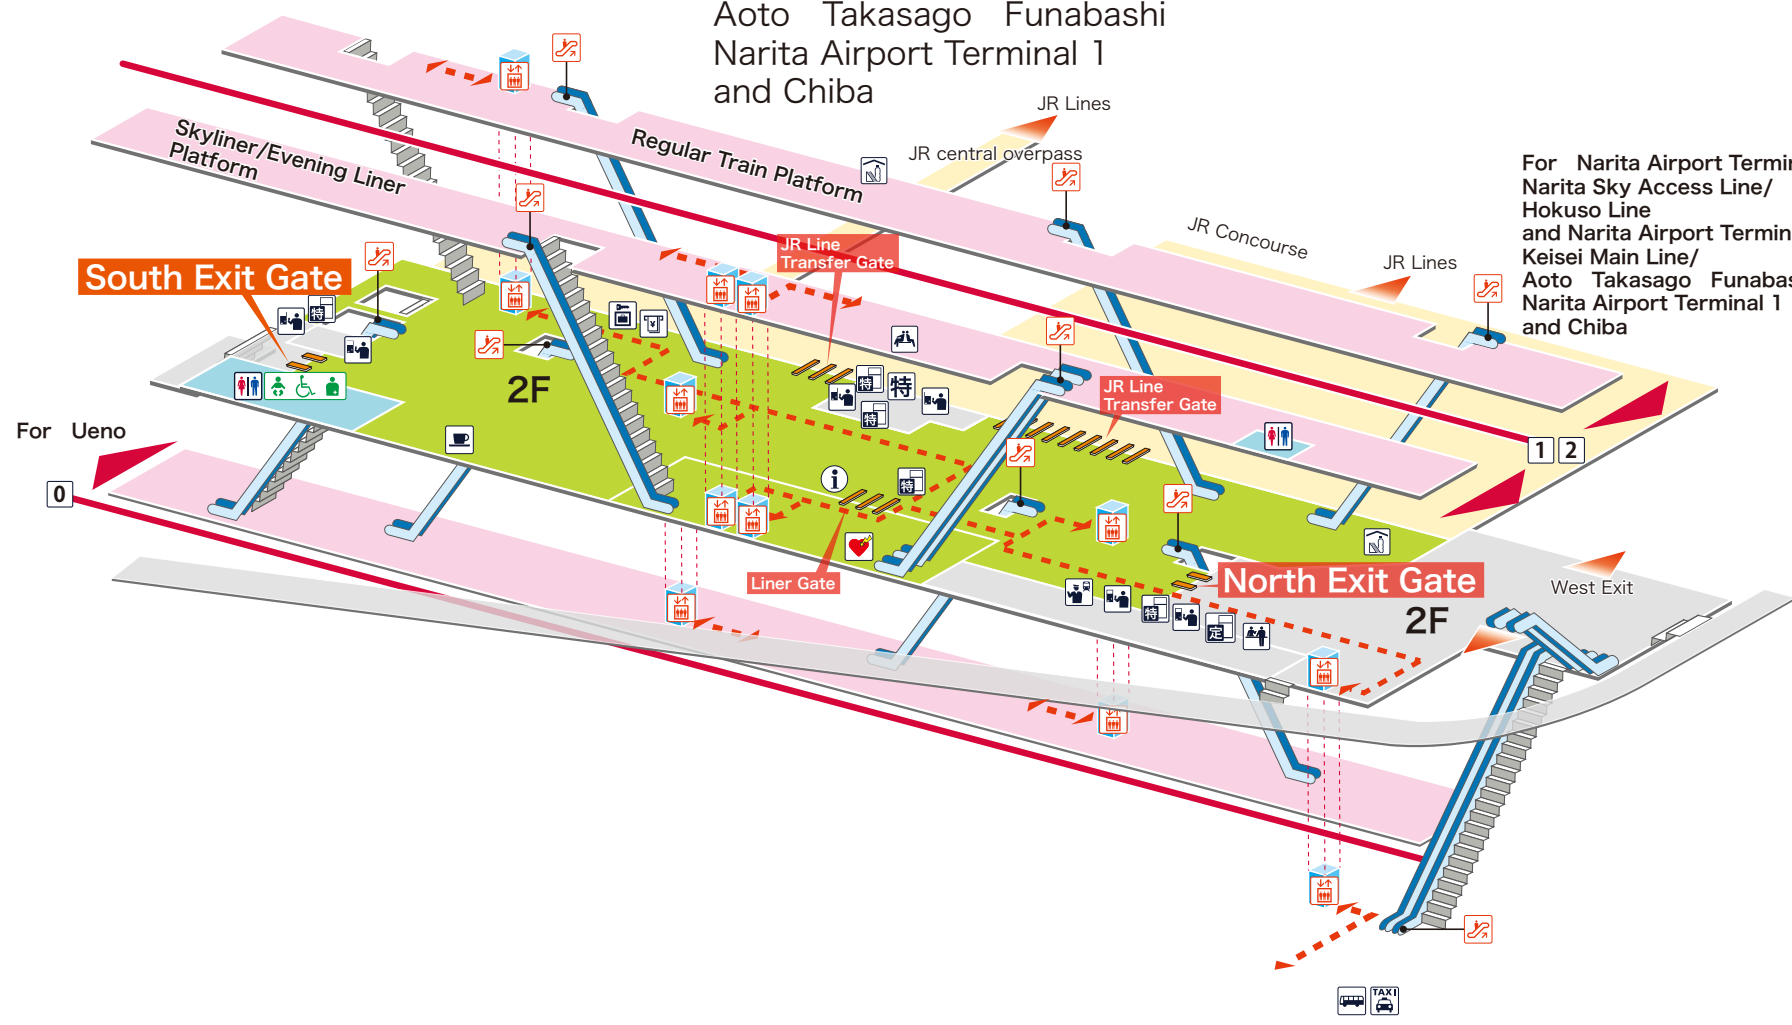

- 0 For Ueno
- 1 2 For Narita Airport Terminal 1
Narita Sky Access Line/Hokuso Line
and Narita Airport Terminal 1
Keisei Main Line/
Aoto Takasago Funabashi
Narita Airport Terminal 1
and Chiba

For Narita Airport Terminal 1
Narita Sky Access Line/
Hokuso Line
and Narita Airport Terminal 1
Keisei Main Line/
Aoto Takasago Funabashi
Narita Airport Terminal 1
and Chiba

- On Platform
- Inside the Gate
- Outside the Gate
- - - - - Barrier-Free Route

Legend

- Station Office
- Tickets/
Fair Adjustment Office
- Commuting Pass
Ticket Office
- Limited Express
Ticket Window
- Vending Machine
for Commuting Pass
- Vending Machine
for Limited Express Ticket
- Elevator
- Escalator
- Stair Lift
- Slope
- Restroom
- Baby Seat
- Wheelchair Restroom
- Ostomate
- Shop
- Convenience Store
- Waiting Room
- Lost and Found
- Café
- AED
(Automated External Defibrillator)
- ATM
- Coin Locker
- Bus Stop
- Taxi Stand
- Question & answer
- Information