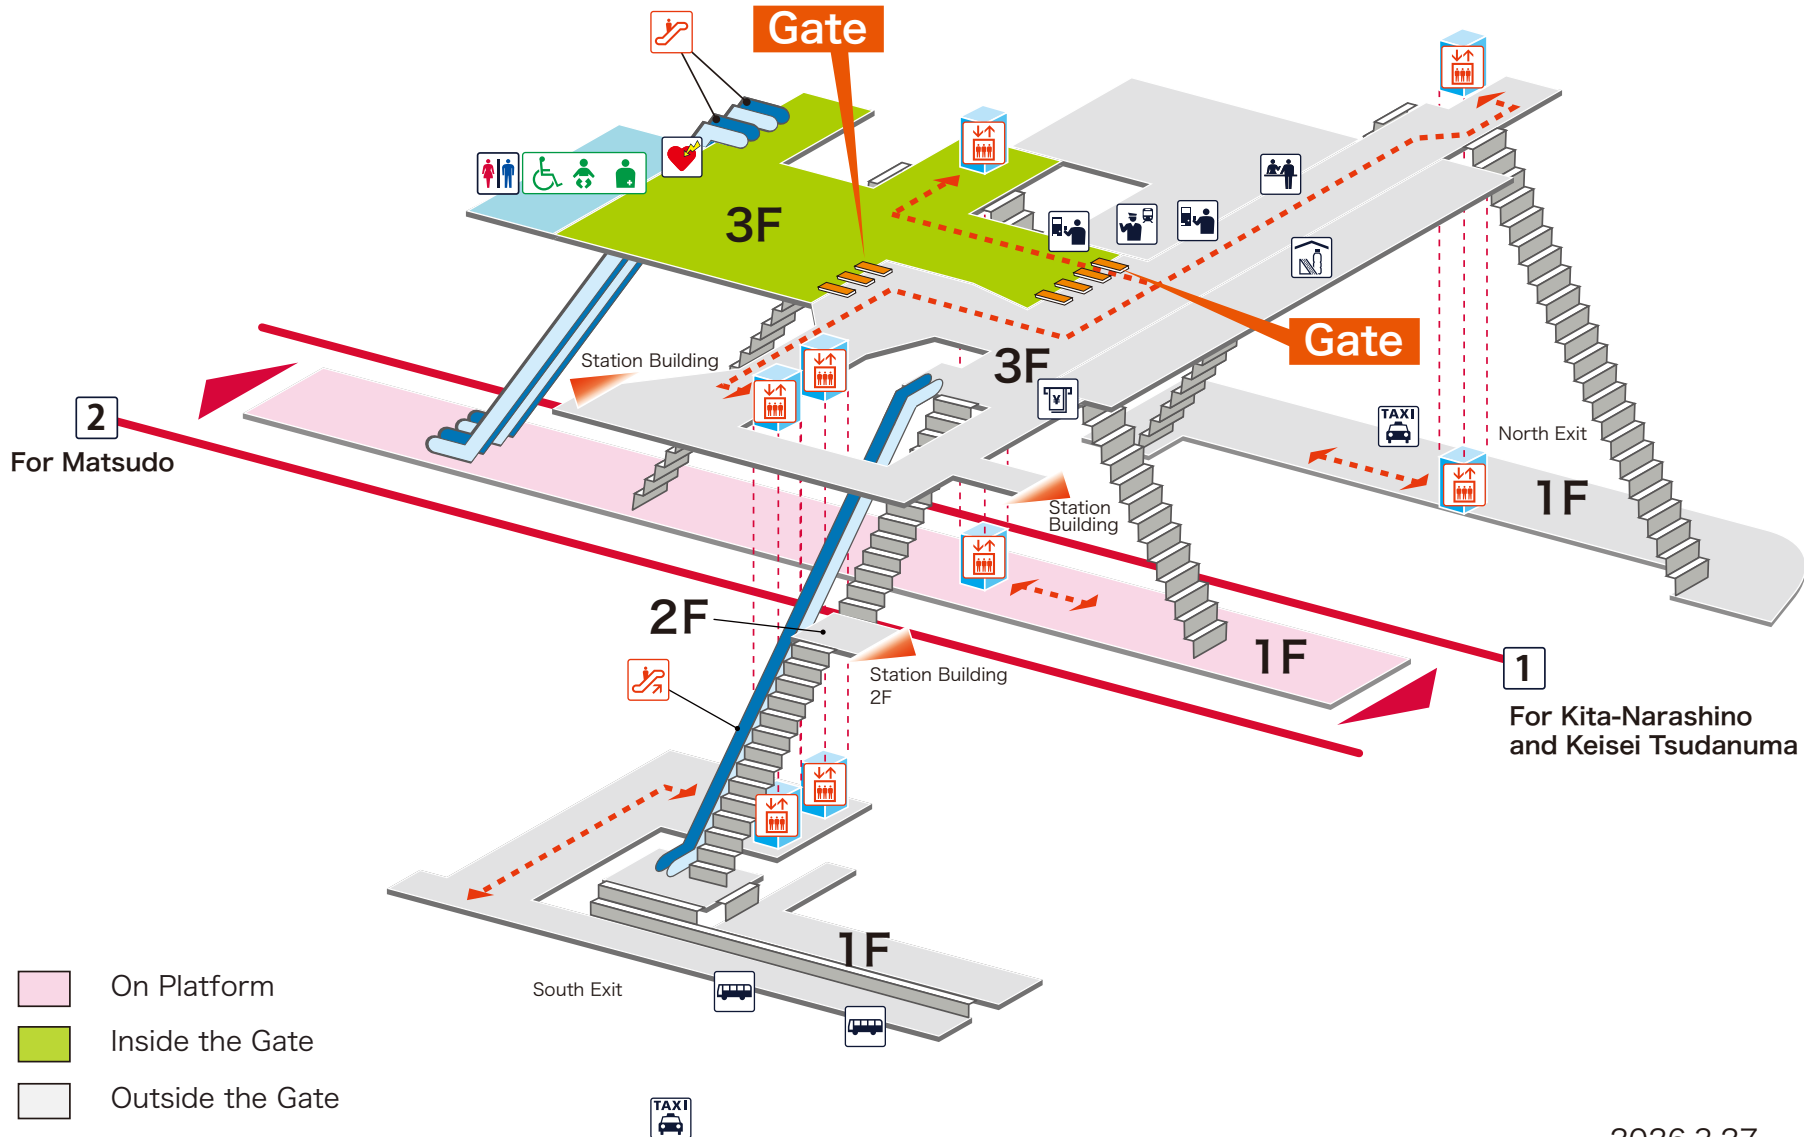

- 1 For Kita-Narashino and Keisei Tsudanuma
- 2 For Matsudo

## Legend

- Station Office
- Tickets/Fair Adjustment Office
- Commuting Pass Ticket Office
- Limited Express Ticket Window
- Vending Machine for Commuting Pass
- Vending Machine for Limited Express Ticket
- Elevator
- Escalator
- Stair Lift
- Slope
- Restroom
- Baby Seat
- Wheelchair Restroom
- Ostomate
- Shop
- Convenience Store
- Waiting Room
- Lost and Found
- Café
- AED (Automated External Defibrillator)
- ATM
- Coin Locker
- Bus Stop
- Taxi Stand
- Question & answer
- Information

- On Platform
- Inside the Gate
- Outside the Gate
- Barrier-Free Route