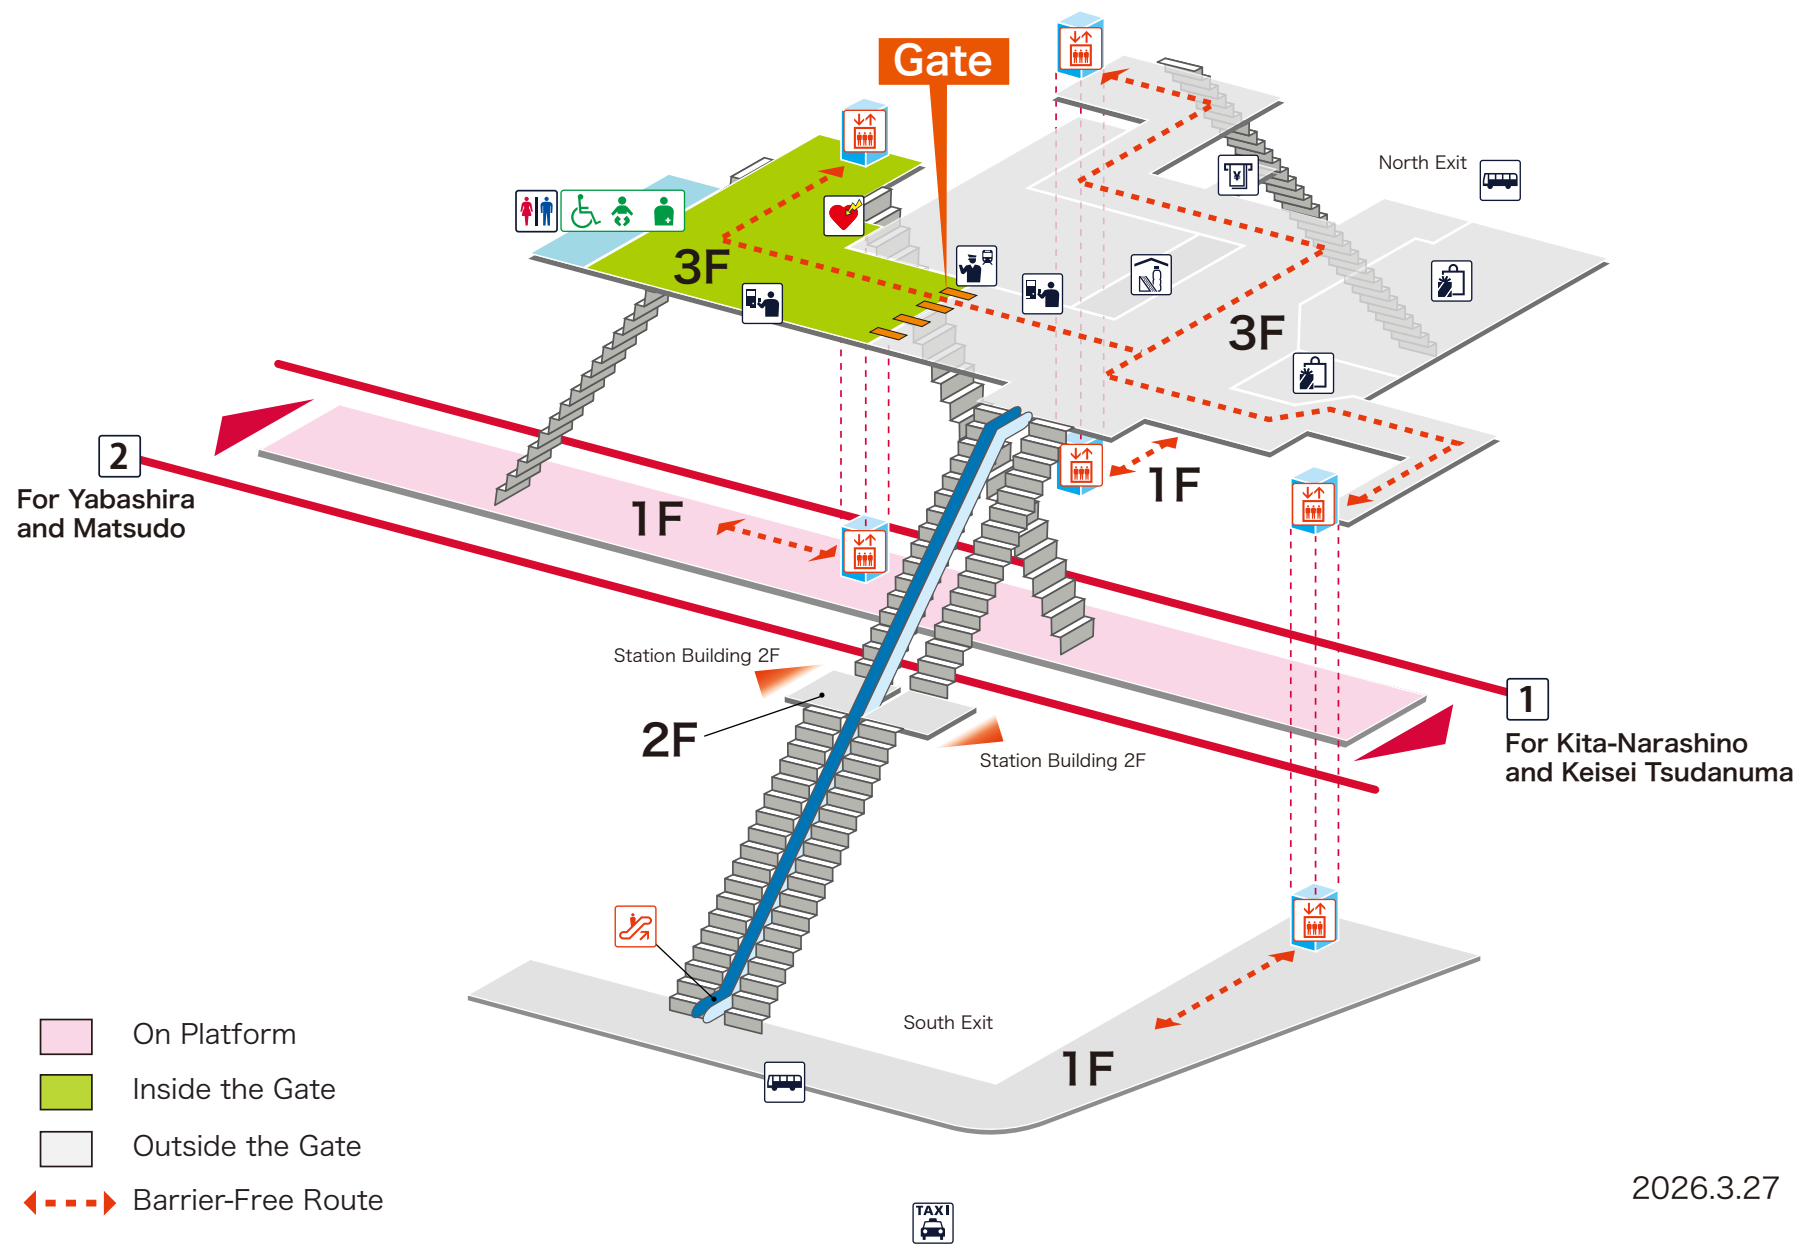

- 1 For Kita-Narashino and Keisei Tsudanuma
- 2 For Yabashira and Matsudo

Legend

- Station Office
- Tickets/
Fair Adjustment Office
- Commuting Pass
Ticket Office
- 特 Limited Express
Ticket Window
- Vending Machine
for Commuting Pass
- 特 Vending Machine
for Limited Express Ticket
- Elevator
- Escalator
- Stair Lift
- Slope
- Restroom
- Baby Seat
- Wheelchair Restroom
- Ostomate
- Shop
- Convenience Store
- Waiting Room
- Lost and Found
- Café
- AED
(Automated External Defibrillator)
- ATM
- Coin Locker
- Bus Stop
- TAXI Taxi Stand
- ? Question & answer
- i Information

- On Platform
- Inside the Gate
- Outside the Gate
- Barrier-Free Route