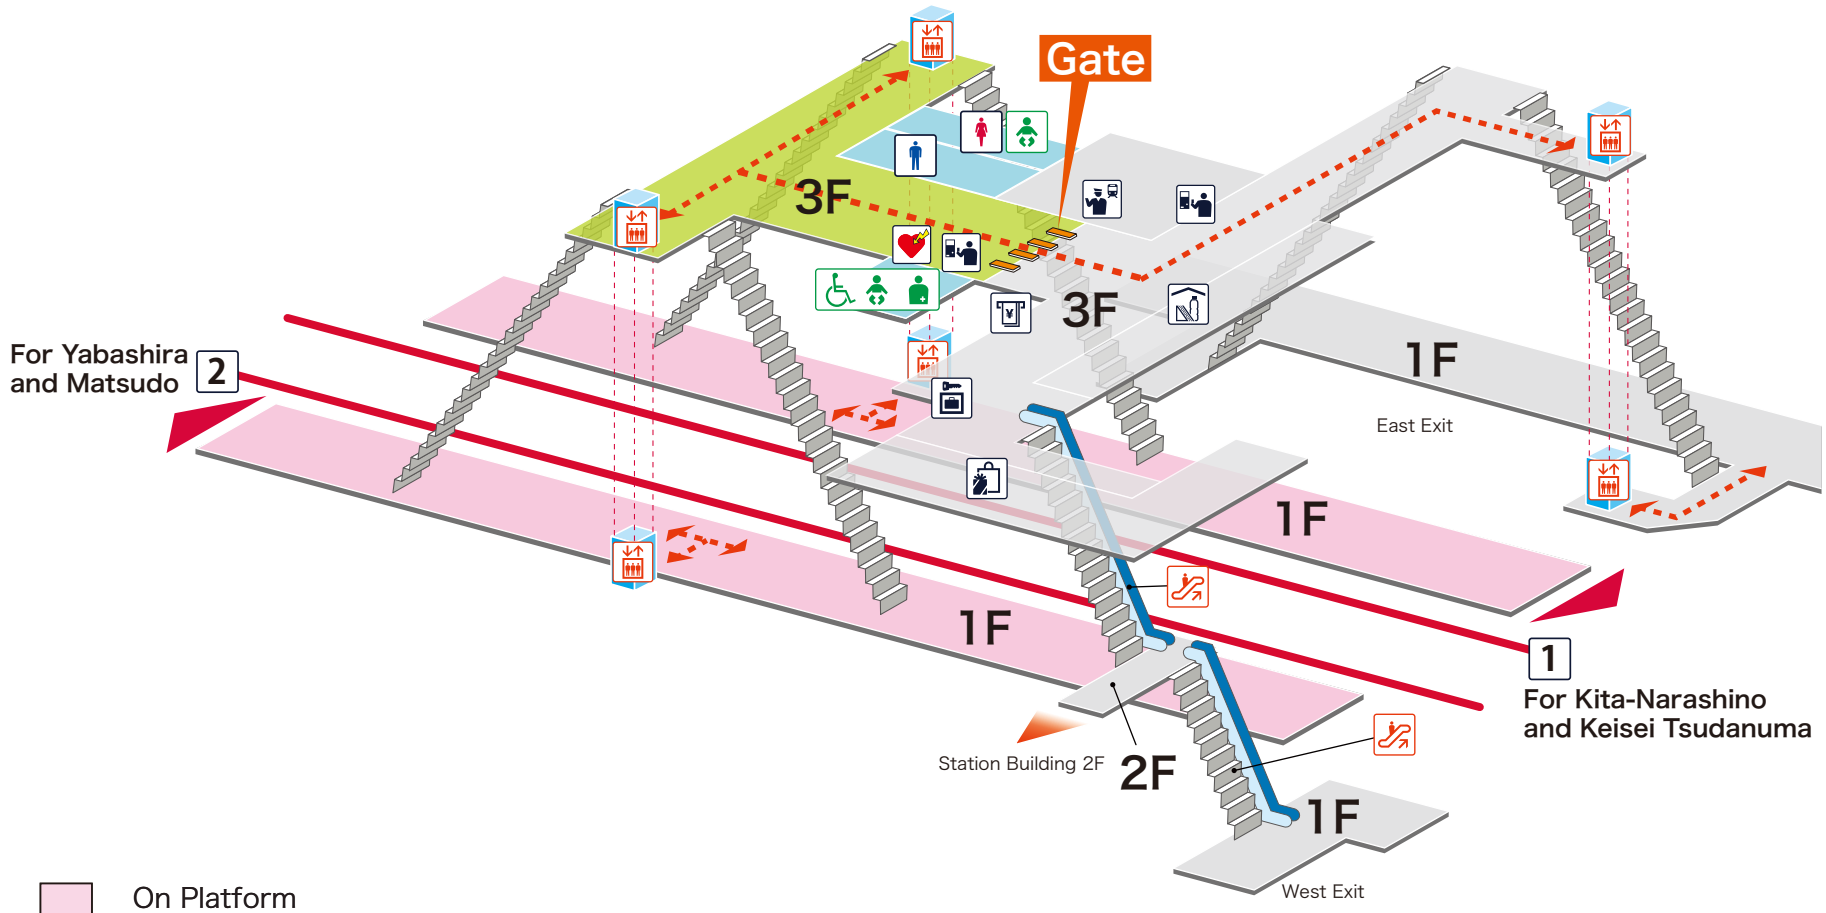

- 1 For Kita-Narashino and Keisei Tsudanuma
- 2 For Yabashira and Matsudo

Legend

- Station Office
- Tickets/Fair Adjustment Office
- Commuting Pass Ticket Office
- Limited Express Ticket Window
- Vending Machine for Commuting Pass
- Vending Machine for Limited Express Ticket
- Elevator
- Escalator
- Stair Lift
- Slope
- Restroom
- Baby Seat
- Wheelchair Restroom
- Ostomate
- Shop
- Convenience Store
- Waiting Room
- Lost and Found
- Café
- AED (Automated External Defibrillator)
- ATM
- Coin Locker
- Bus Stop
- Taxi Stand
- Question & answer
- Information

- On Platform
- Inside the Gate
- Outside the Gate
- Barrier-Free Route