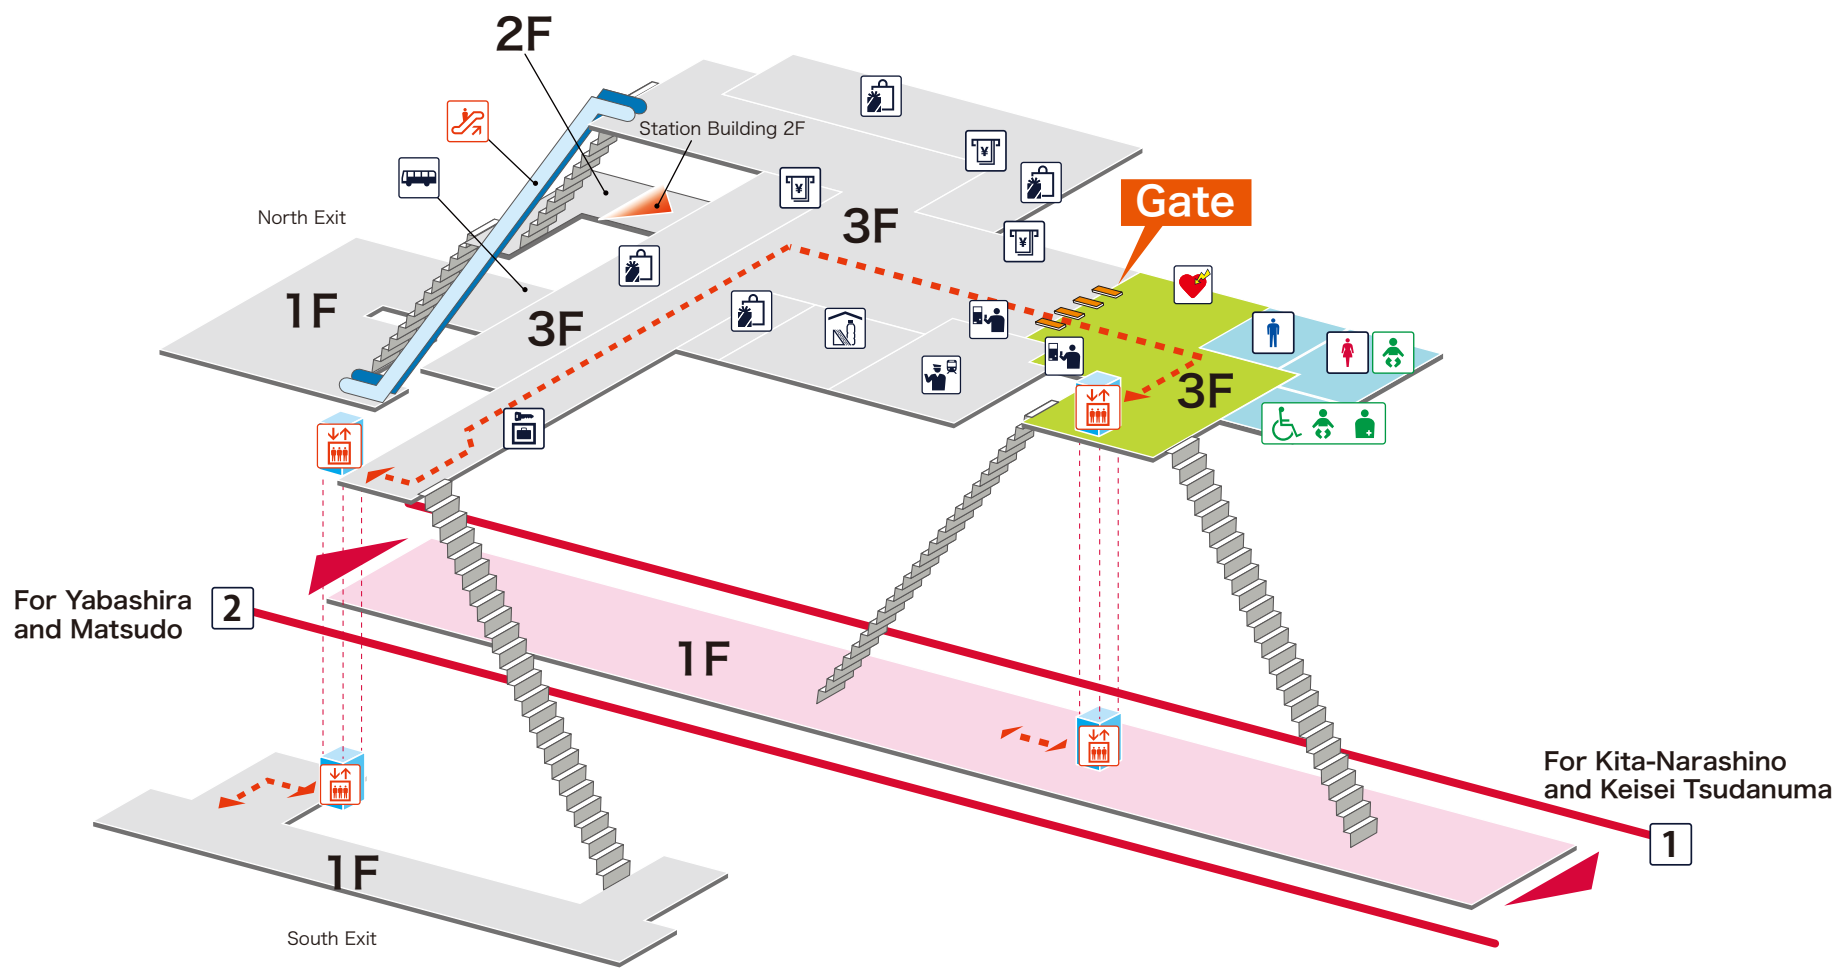

- 1 For Kita-Narashino and Keisei Tsudanuma
- 2 For Yabashira and Matsudo

Legend

- Station Office
- Tickets/Fair Adjustment Office
- Commuting Pass Ticket Office
- Limited Express Ticket Window
- Vending Machine for Commuting Pass
- Vending Machine for Limited Express Ticket
- Elevator
- Escalator
- Stair Lift
- Slope
- Restroom
- Baby Seat
- Wheelchair Restroom
- Ostomate
- Shop
- Convenience Store
- Waiting Room
- Lost and Found
- Café
- AED (Automated External Defibrillator)
- ATM
- Coin Locker
- Bus Stop
- Taxi Stand
- Question & answer
- Information

- On Platform
- Inside the Gate
- Outside the Gate
- Barrier-Free Route