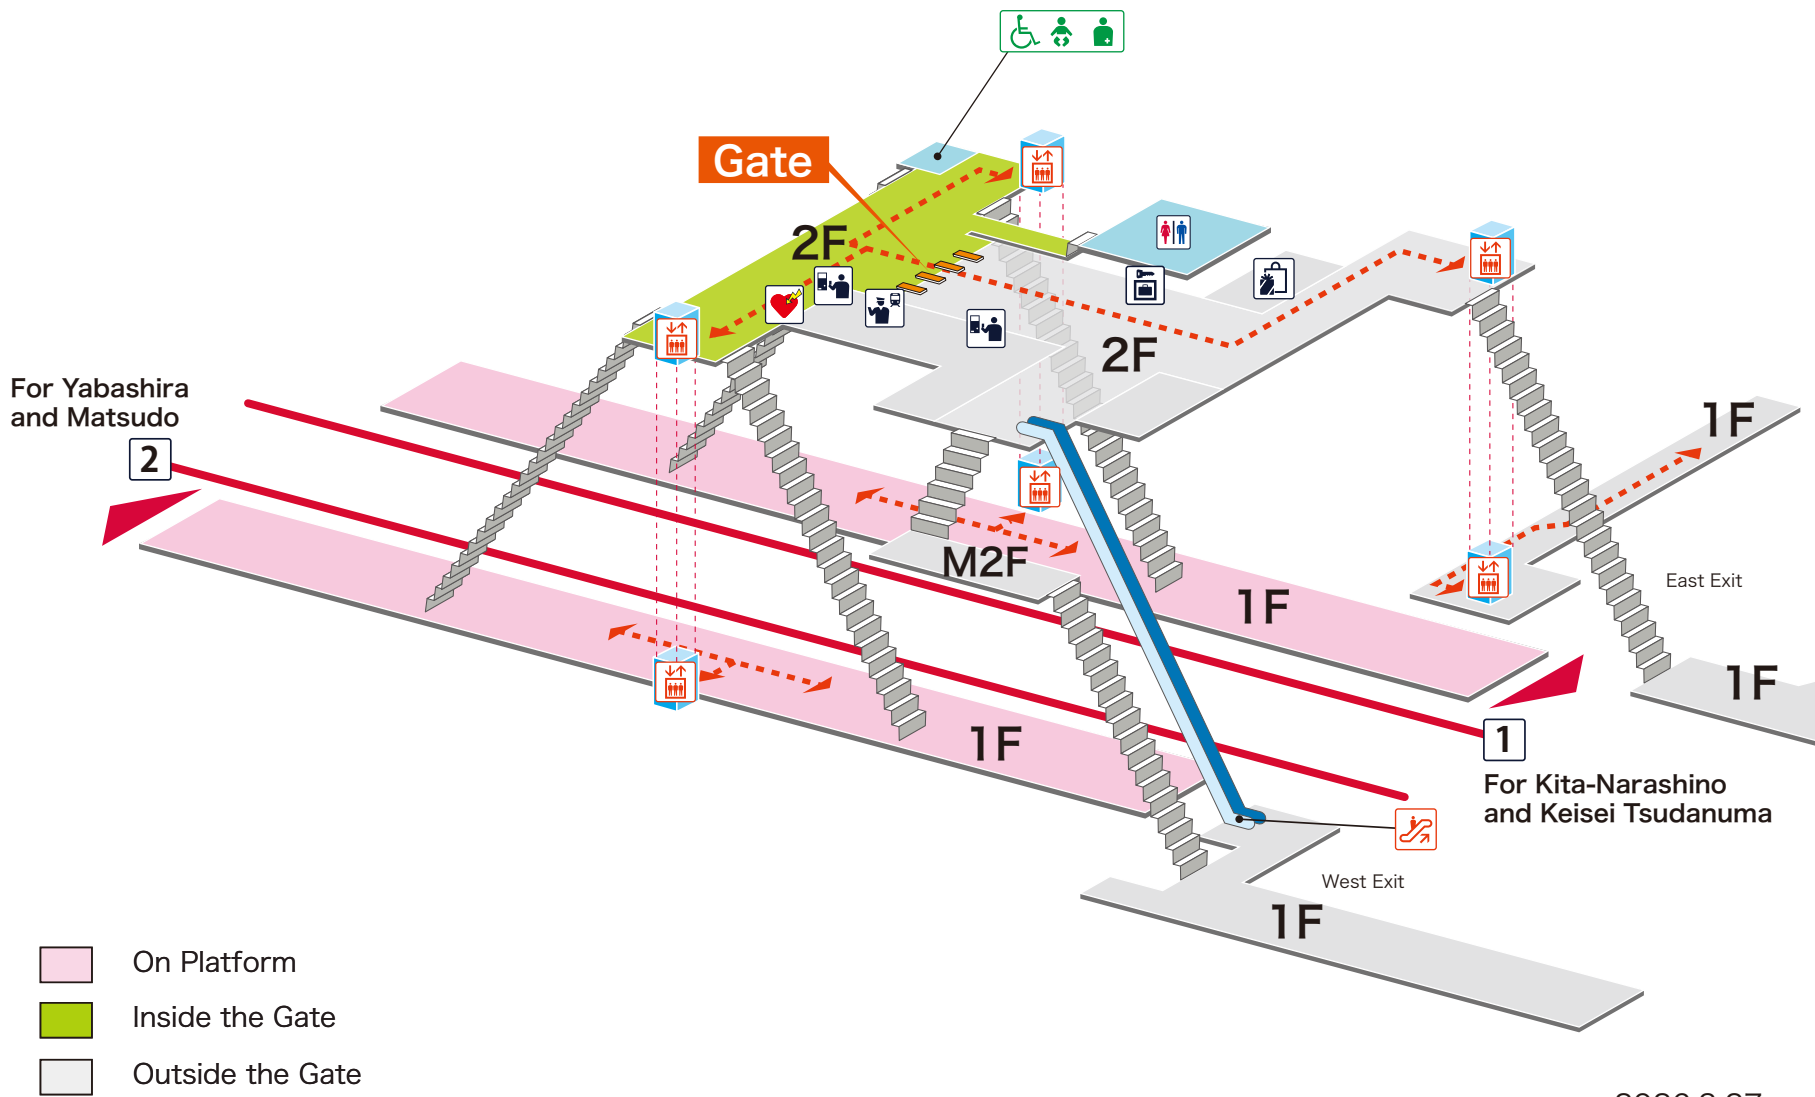

- 1 For Kita-Narashino and Keisei Tsudanuma
- 2 For Yabashira and Matsudo

Legend

- Station Office
- Tickets/Fair Adjustment Office
- Commuting Pass Ticket Office
- Limited Express Ticket Window
- Vending Machine for Commuting Pass
- Vending Machine for Limited Express Ticket
- Elevator
- Escalator
- Stair Lift
- Slope
- Restroom
- Baby Seat
- Wheelchair Restroom
- Ostomate
- Shop
- Convenience Store
- Waiting Room
- Lost and Found
- Café
- AED (Automated External Defibrillator)
- ATM
- Coin Locker
- Bus Stop
- Taxi Stand
- Question & answer
- Information

- On Platform
- Inside the Gate
- Outside the Gate
- Barrier-Free Route

2026.3.27