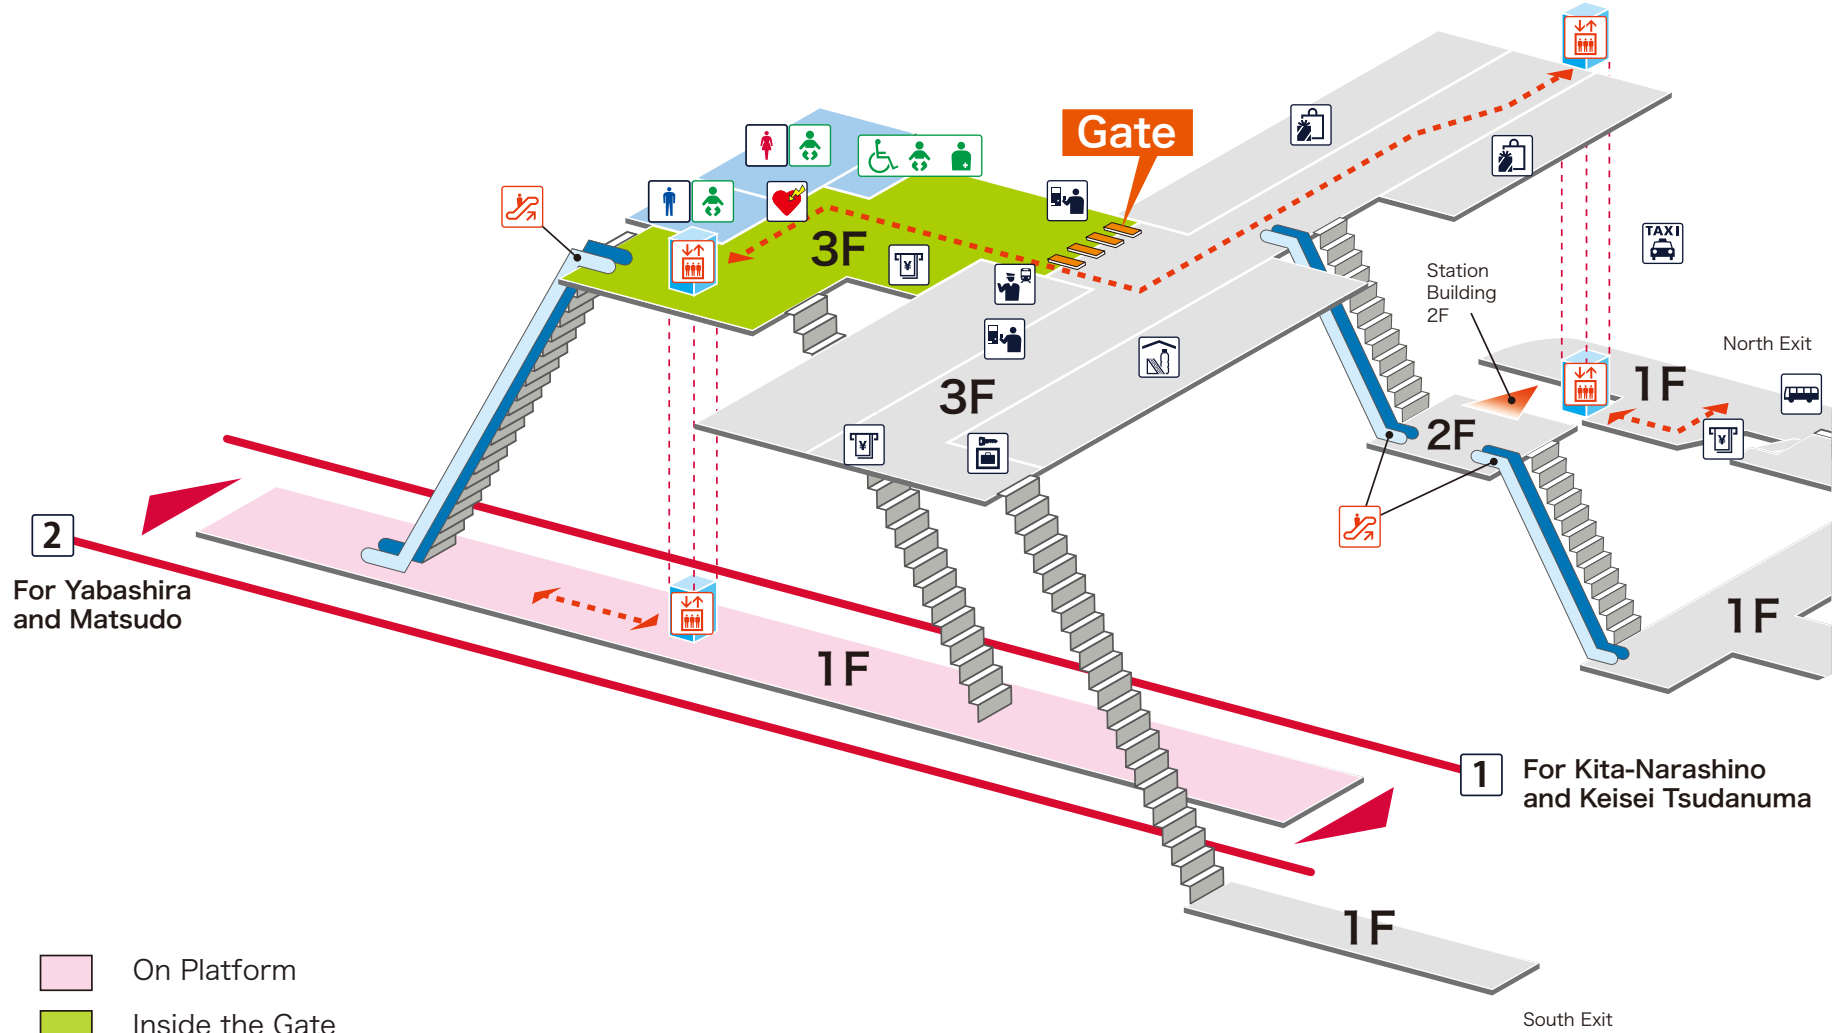

- 1 For Kita-Narashino and Keisei Tsudanuma
- 2 For Yabashira and Matsudo

Legend

- Station Office
- Tickets/Fair Adjustment Office
- Commuting Pass Ticket Office
- Limited Express Ticket Window
- Vending Machine for Commuting Pass
- Vending Machine for Limited Express Ticket
- Elevator
- Escalator
- Stair Lift
- Slope
- Restroom
- Baby Seat
- Wheelchair Restroom
- Ostomate
- Shop
- Convenience Store
- Waiting Room
- Lost and Found
- Café
- AED (Automated External Defibrillator)
- ATM
- Coin Locker
- Bus Stop
- Taxi Stand
- Question & answer
- Information

2 For Yabashira and Matsudo

1 For Kita-Narashino and Keisei Tsudanuma

- On Platform
- Inside the Gate
- Outside the Gate
- Barrier-Free Route