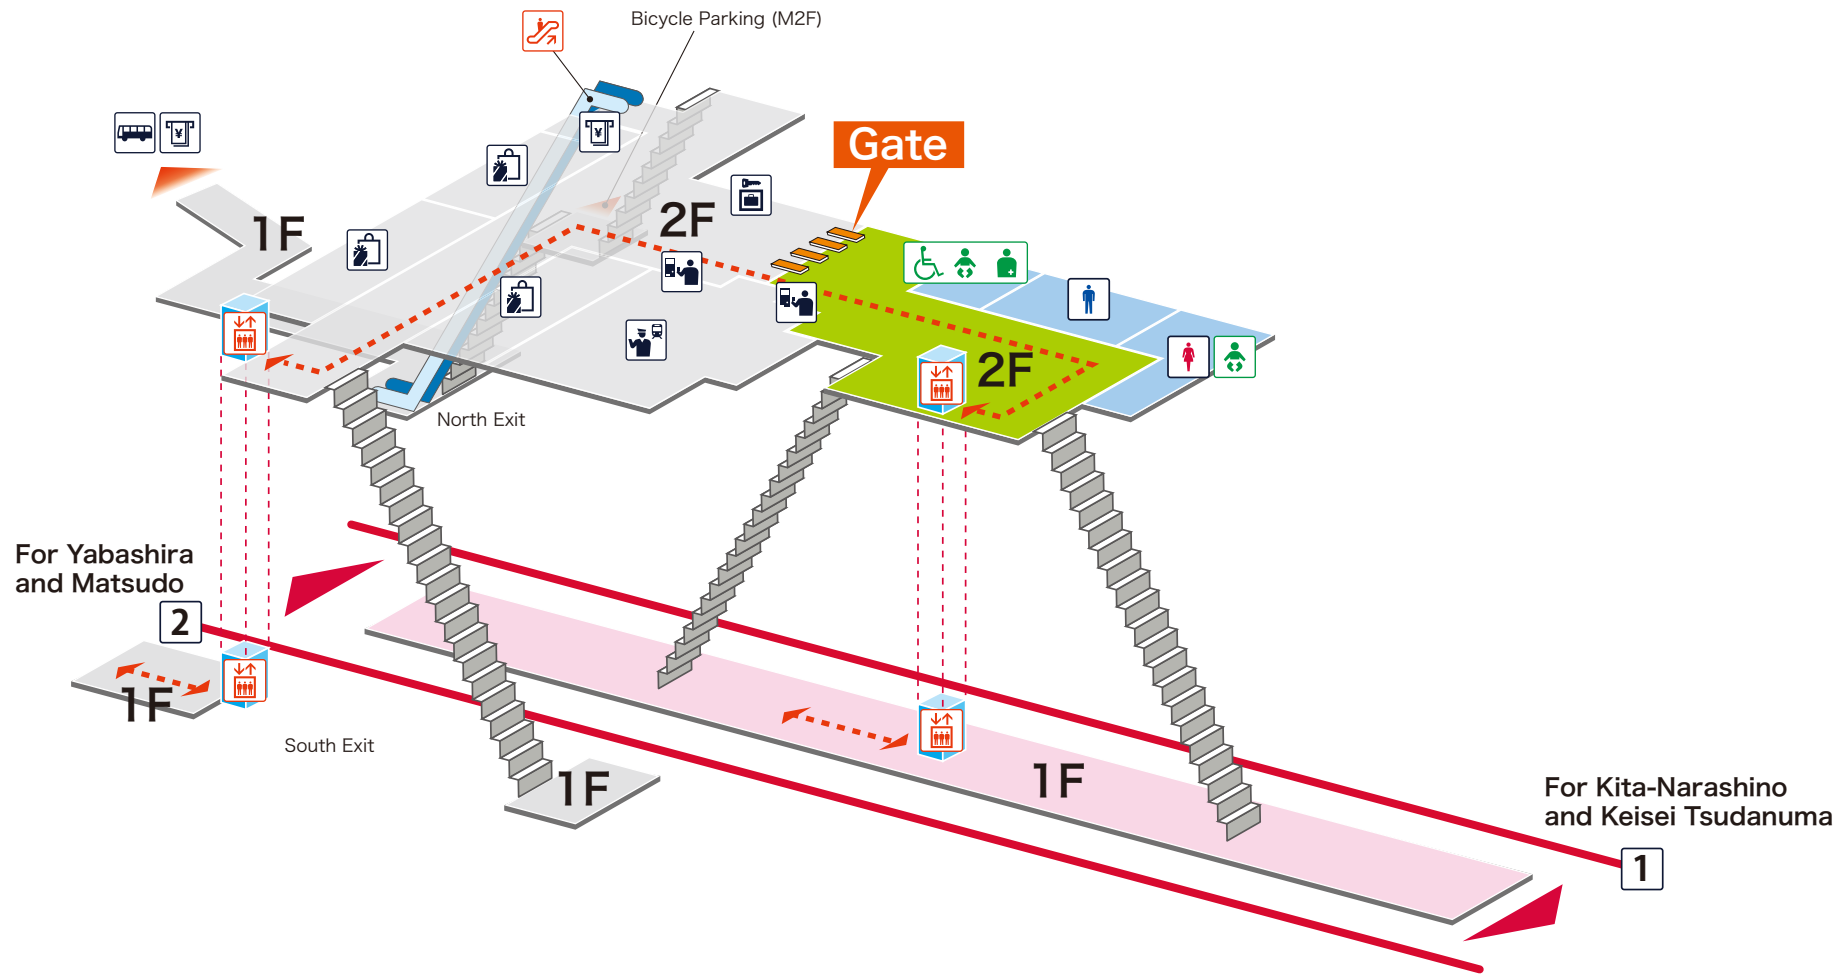

- 1 For Kita-Narashino and Keisei Tsudanuma
- 2 For Yabashira and Matsudo

## Legend

- Station Office
- Tickets/Fair Adjustment Office
- Commuting Pass Ticket Office
- Limited Express Ticket Window
- Vending Machine for Commuting Pass
- Vending Machine for Limited Express Ticket
- Elevator
- Escalator
- Stair Lift
- Slope
- Restroom
- Baby Seat
- Wheelchair Restroom
- Ostomate
- Shop
- Convenience Store
- Waiting Room
- Lost and Found
- Café
- AED (Automated External Defibrillator)
- ATM
- Coin Locker
- Bus Stop
- Taxi Stand
- Question & answer
- Information

- On Platform
- Inside the Gate
- Outside the Gate
- Barrier-Free Route