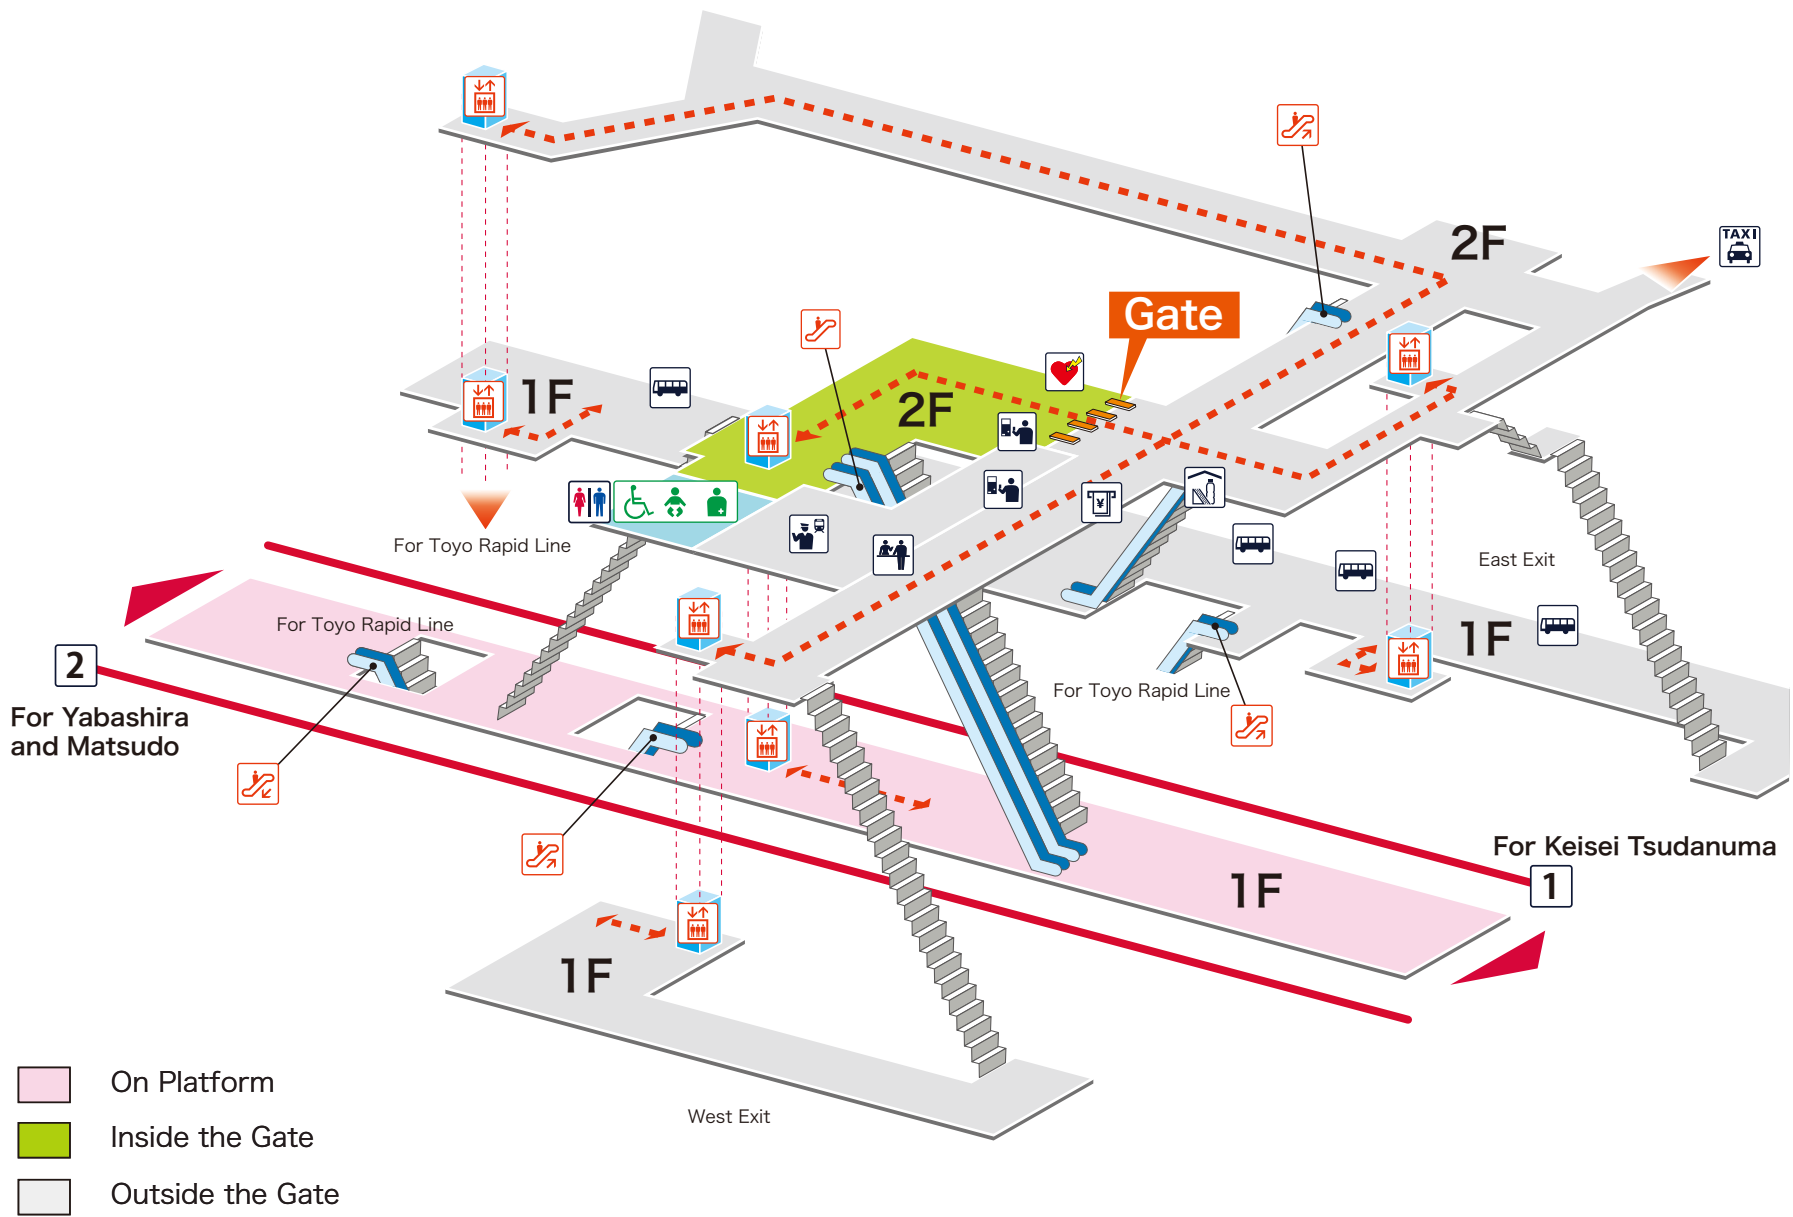

- 1 For Keisei Tsudanuma
- 2 For Yabashira and Matsudo

**Legend**

- Station Office
- Tickets/Fair Adjustment Office
- Commuting Pass Ticket Office
- Limited Express Ticket Window
- Vending Machine for Commuting Pass
- Vending Machine for Limited Express Ticket
- Elevator
- Escalator
- Stair Lift
- Slope
- Restroom
- Baby Seat
- Wheelchair Restroom
- Ostomate
- Shop
- Convenience Store
- Waiting Room
- Lost and Found
- Café
- AED (Automated External Defibrillator)
- ATM
- Coin Locker
- Bus Stop
- Taxi Stand
- Question & answer
- Information

- On Platform
- Inside the Gate
- Outside the Gate
- Barrier-Free Route