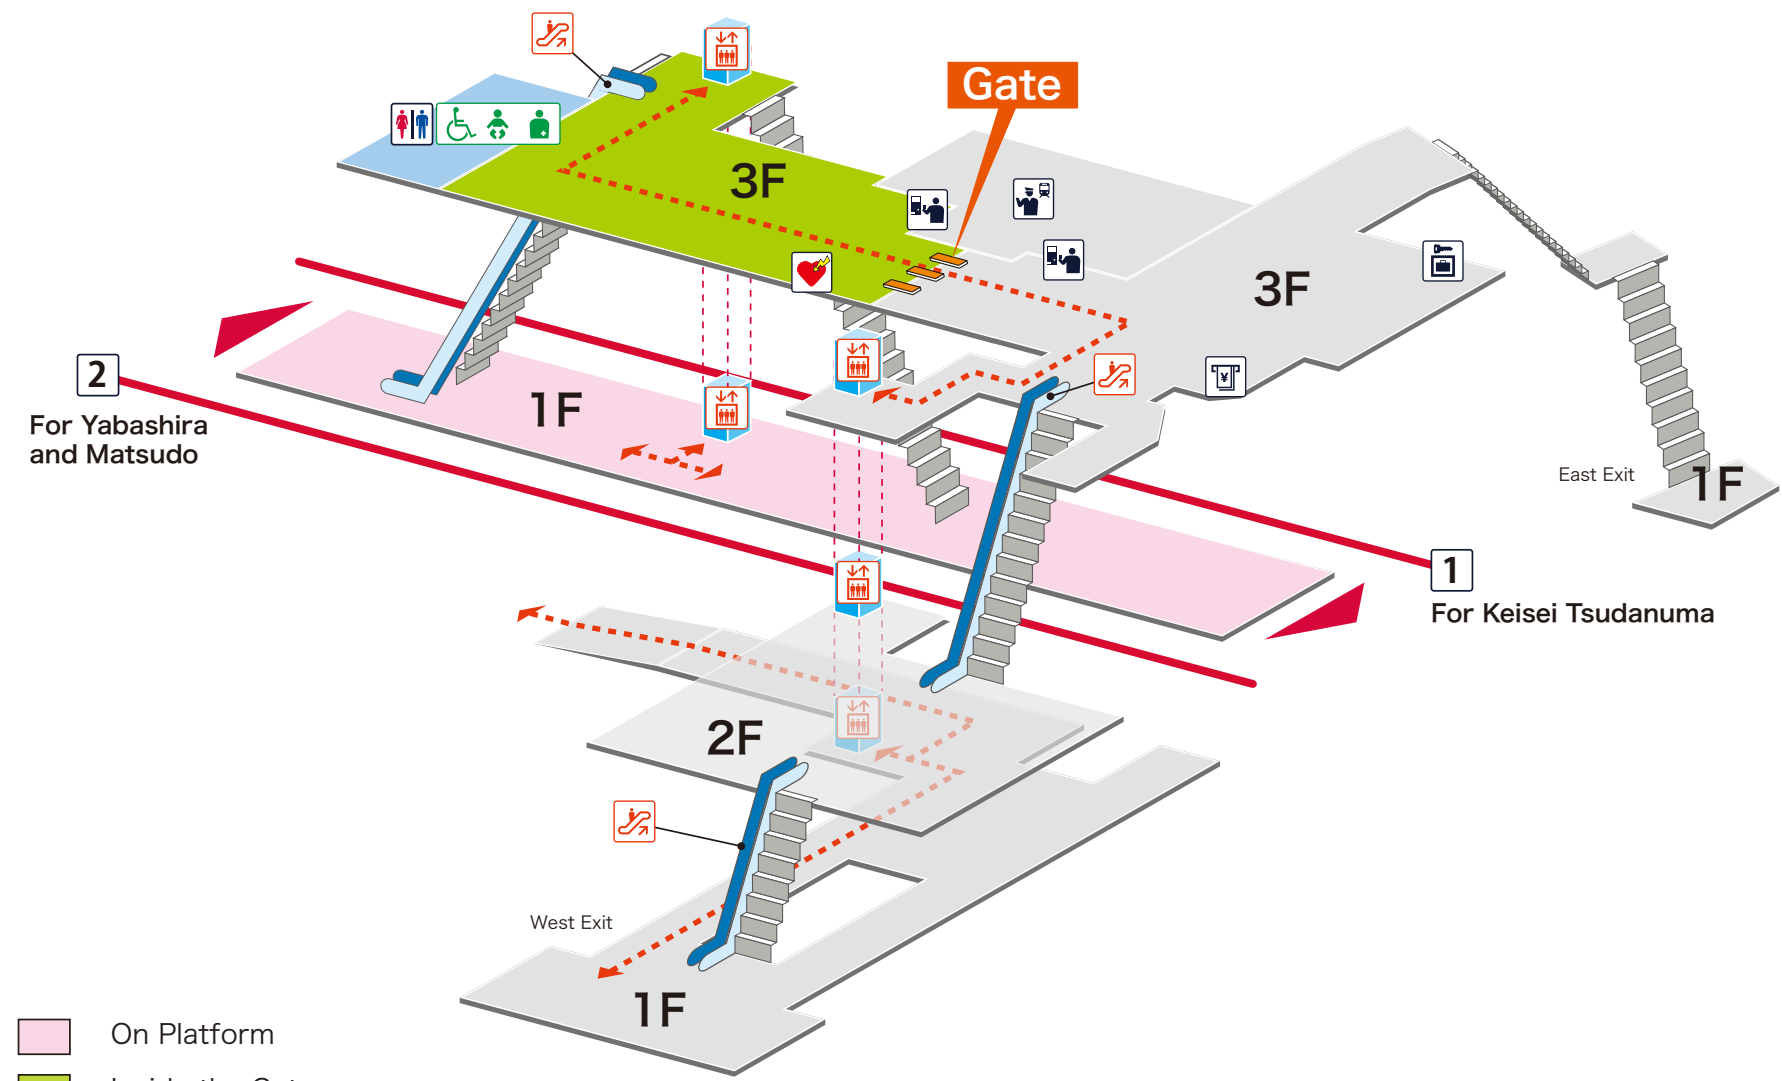

- 1 For Keisei Tsudanuma
- 2 For Yabashira and Matsudo

Legend

- Station Office
- Tickets/Fair Adjustment Office
- Commuting Pass Ticket Office
- Limited Express Ticket Window
- Vending Machine for Commuting Pass
- Vending Machine for Limited Express Ticket
- Elevator
- Escalator
- Stair Lift
- Slope
- Restroom
- Baby Seat
- Wheelchair Restroom
- Ostomate
- Shop
- Convenience Store
- Waiting Room
- Lost and Found
- Café
- AED (Automated External Defibrillator)
- ATM
- Coin Locker
- Bus Stop
- Taxi Stand
- Question & answer
- Information

- On Platform
- Inside the Gate
- Outside the Gate
- Barrier-Free Route