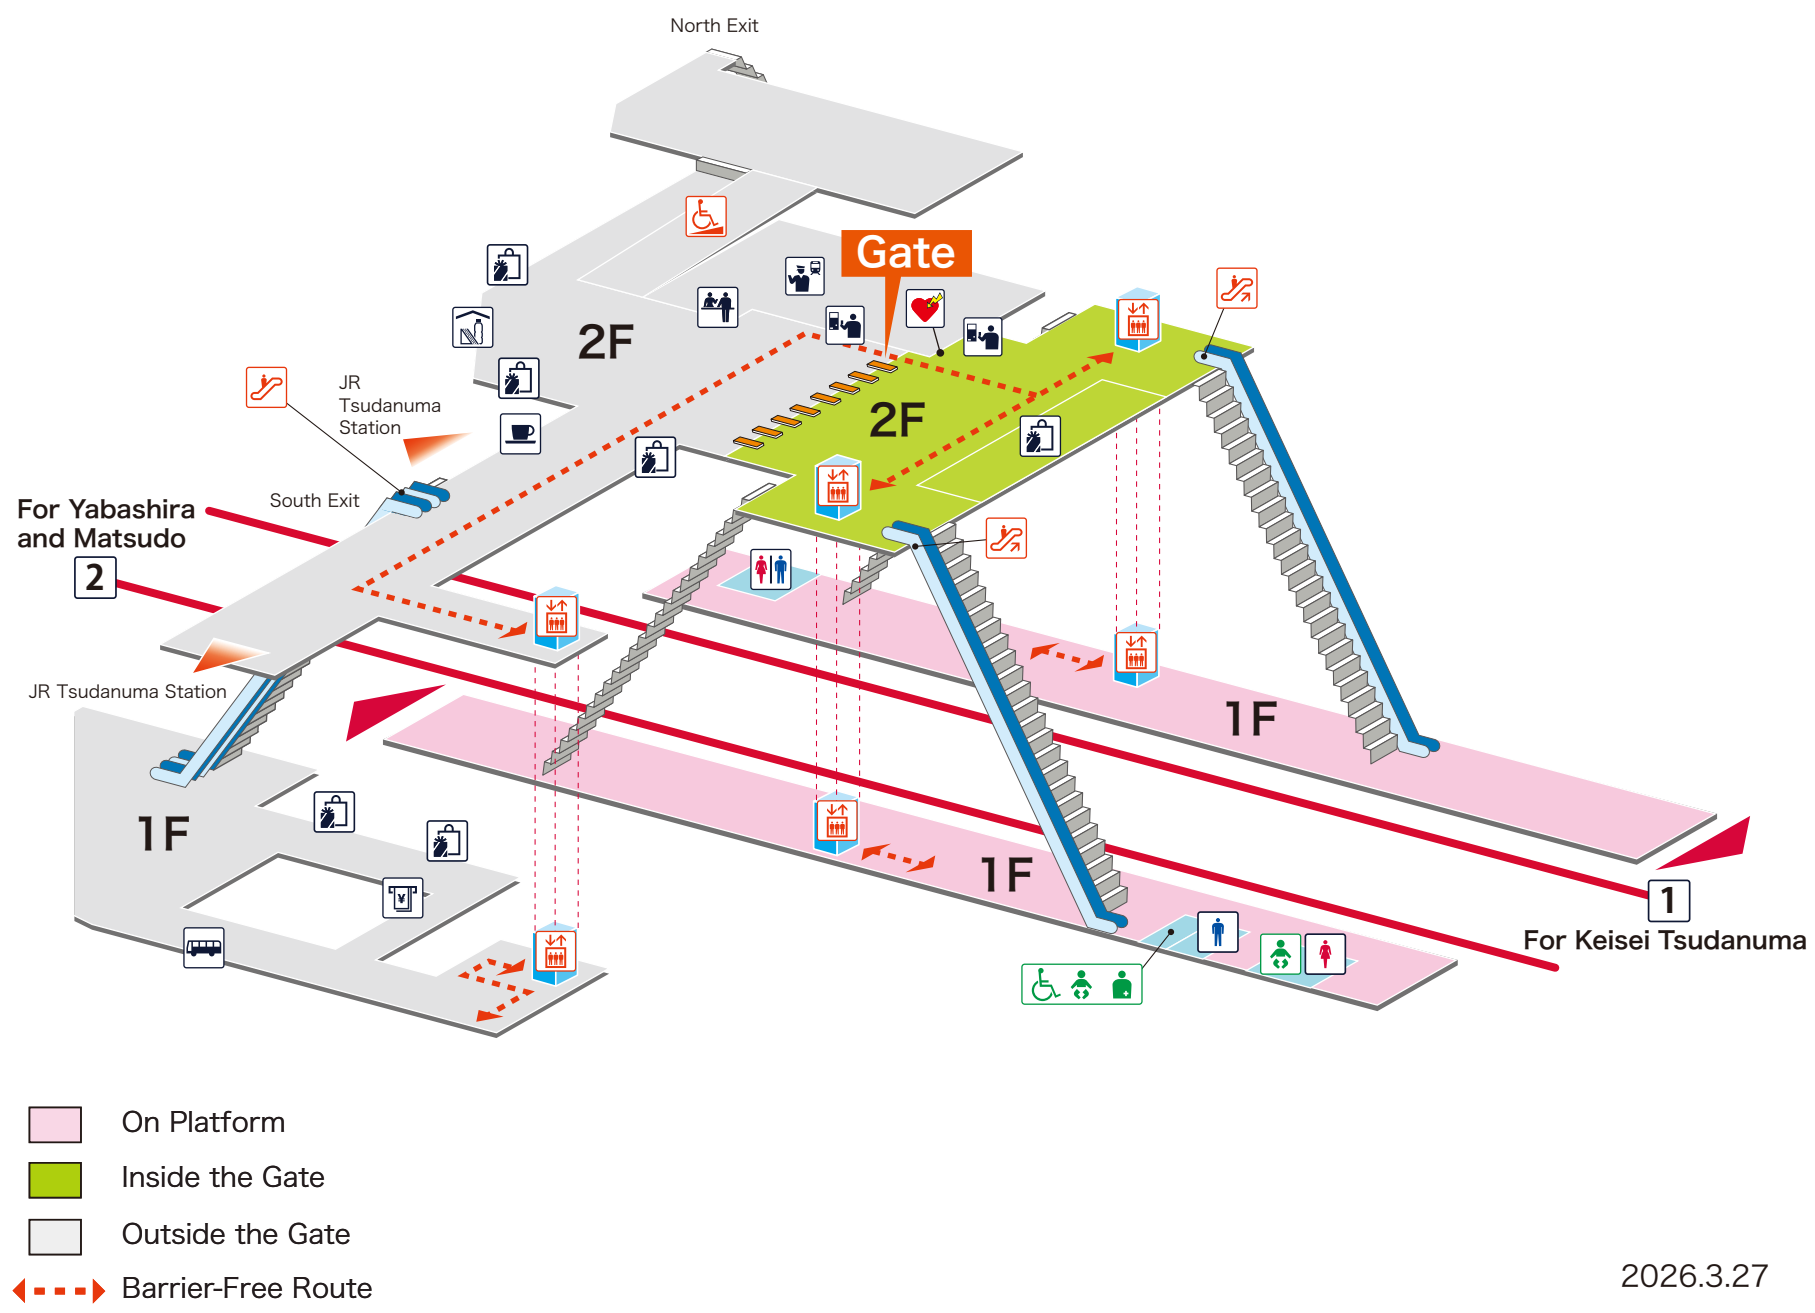

- 1 For Keisei Tsudanuma
- 2 For Yabashira and Matsudo

Legend

- Station Office
- Tickets/Fair Adjustment Office
- Commuting Pass Ticket Office
- Limited Express Ticket Window
- Vending Machine for Commuting Pass
- Vending Machine for Limited Express Ticket
- Elevator
- Escalator
- Stair Lift
- Slope
- Restroom
- Baby Seat
- Wheelchair Restroom
- Ostomate
- Shop
- Convenience Store
- Waiting Room
- Lost and Found
- Café
- AED (Automated External Defibrillator)
- ATM
- Coin Locker
- Bus Stop
- Taxi Stand
- Question & answer
- Information