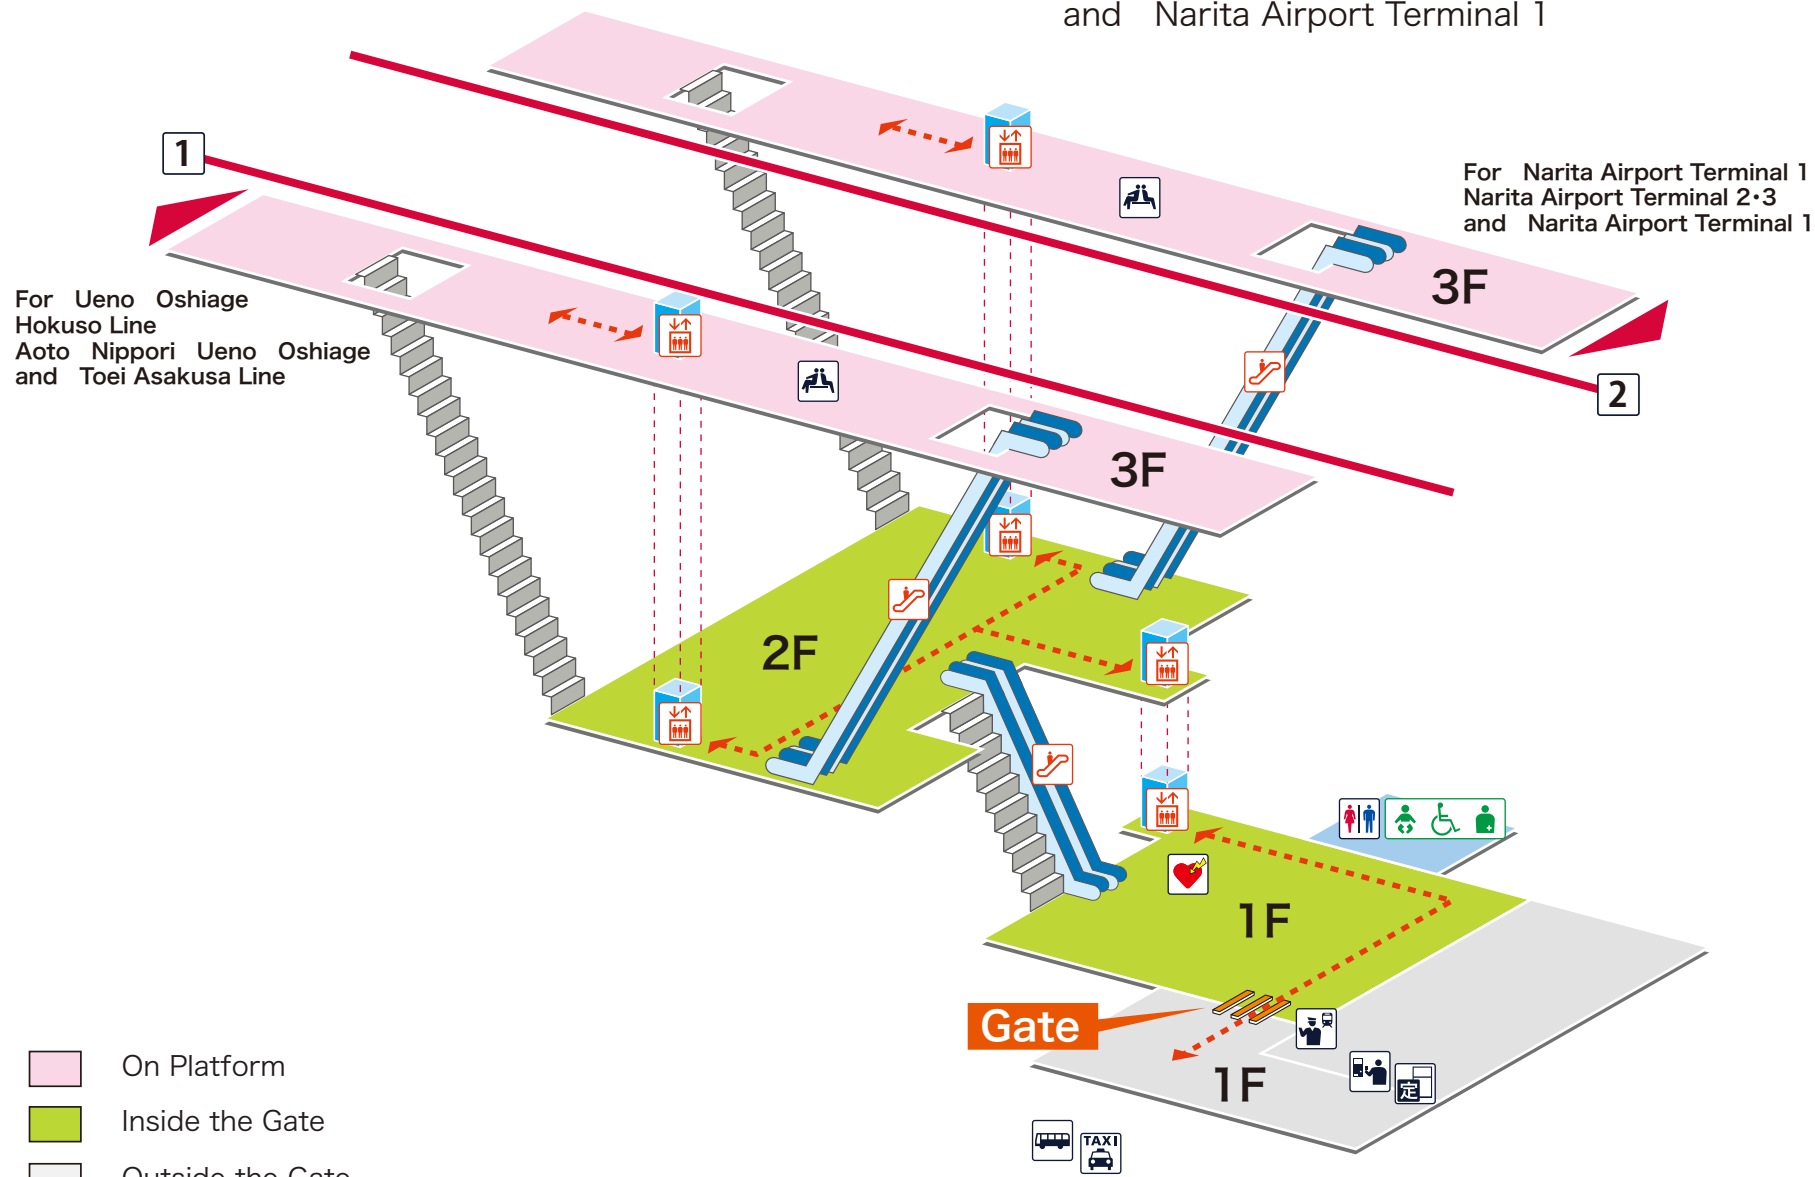

- 1** For Ueno Oshiage
Hokuso Line Aoto Nippori Ueno Oshiage
and Toei Asakusa Line
- 2** For Narita Airport Terminal 1
Narita Airport Terminal 2・3
and Narita Airport Terminal 1

Legend

- Station Office
- Tickets/
Fair Adjustment Office
- Commuting Pass
Ticket Office
- 特 Limited Express
Ticket Window
- Vending Machine
for Commuting Pass
- 特 Vending Machine
for Limited Express Ticket
- Elevator
- Escalator
- Stair Lift
- Slope
- Restroom
- Baby Seat
- Wheelchair Restroom
- Ostomate
- Shop
- Convenience Store
- Waiting Room
- Lost and Found
- Café
- AED
(Automated External Defibrillator)
- ATM
- Coin Locker
- Bus Stop
- TAXI Taxi Stand
- ? Question & answer
- i Information

- On Platform
- Inside the Gate
- Outside the Gate
- Barrier-Free Route