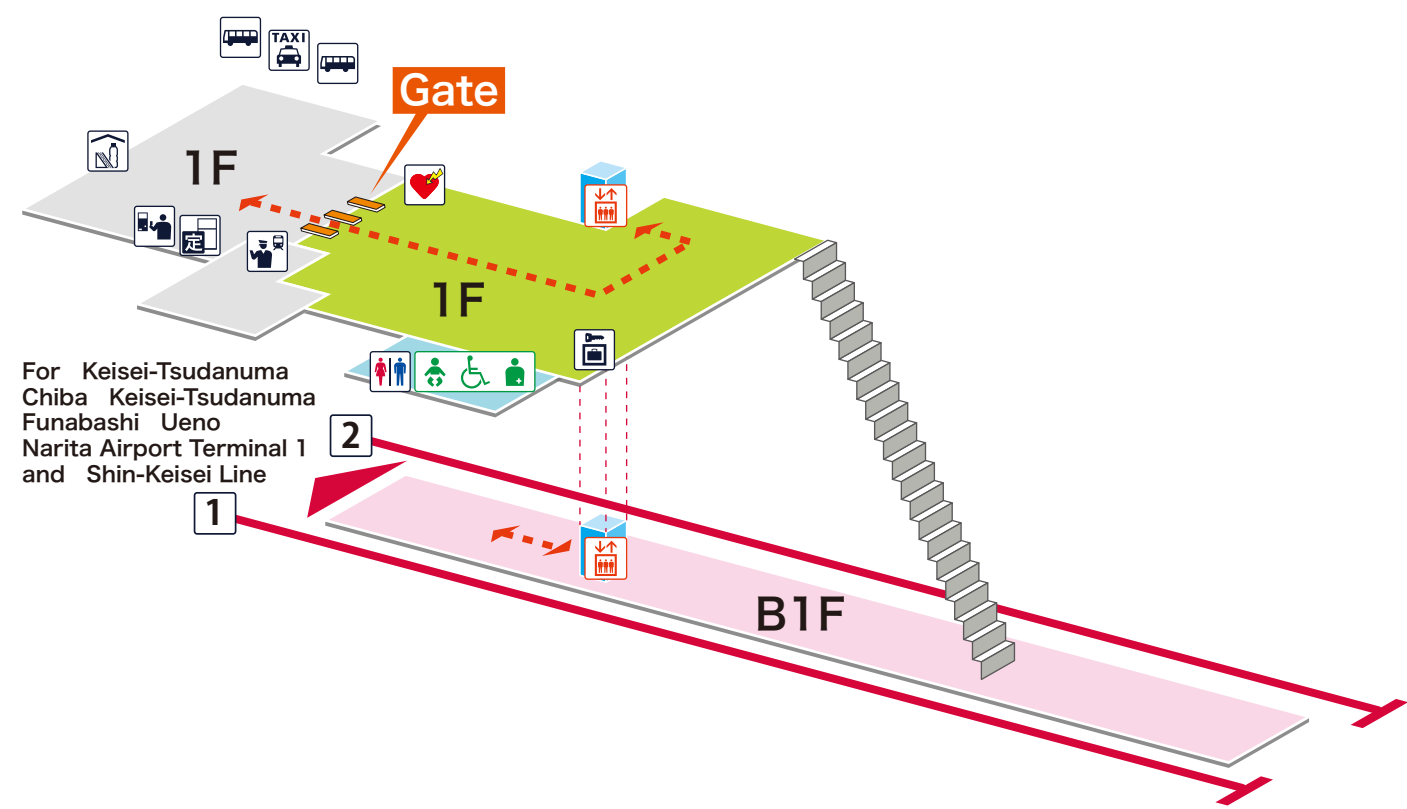

1 2 For Keisei-Tsudanuma  
Chiba Keisei-Tsudanuma Funabashi Ueno  
Narita Airport Terminal 1 and Shin-Keisei Line

For Keisei-Tsudanuma  
Chiba Keisei-Tsudanuma  
Funabashi Ueno  
Narita Airport Terminal 1  
and Shin-Keisei Line

1 2

B1F

- On Platform
- Inside the Gate
- Outside the Gate
- Barrier-Free Route

## Legend

- Station Office
- Tickets/  
Fair Adjustment Office
- Commuting Pass  
Ticket Office
- 特 Limited Express  
Ticket Window
- Vending Machine  
for Commuting Pass
- 特 Vending Machine  
for Limited Express Ticket
- Elevator
- Escalator
- Stair Lift
- Slope
- Restroom
- Baby Seat
- Wheelchair Restroom
- Ostomate
- Shop
- Convenience Store
- Waiting Room
- Lost and Found
- Café
- AED  
(Automated External Defibrillator)
- ATM
- Coin Locker
- Bus Stop
- TAXI Taxi Stand
- ? Question & answer
- i Information