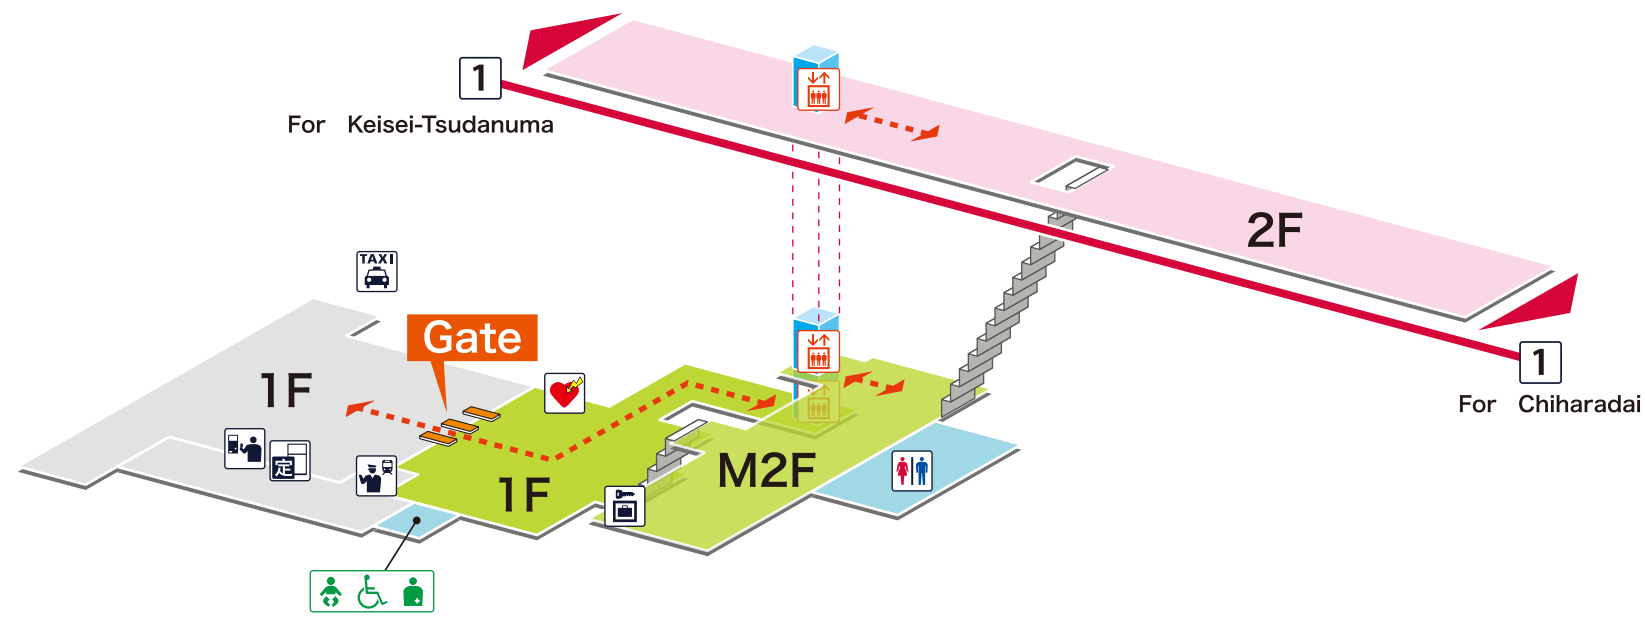

## 1 For Chiharadai and Keisei-Tsudanuma

### Legend

-  Station Office
-  Tickets/  
Fair Adjustment Office
-  Commuting Pass  
Ticket Office
-  特 Limited Express  
Ticket Window
-  Vending Machine  
for Commuting Pass
-  特 Vending Machine  
for Limited Express Ticket
-  Elevator
-  Escalator
-  Stair Lift
-  Slope
-  Restroom
-  Baby Seat
-  Wheelchair Restroom
-  Ostomate
-  Shop
-  Convenience Store
-  Waiting Room
-  Lost and Found
-  Café
-  AED  
(Automated External Defibrillator)
-  ATM
-  Coin Locker
-  Bus Stop
-  TAXI Taxi Stand
-  ? Question & answer
-  i Information

-  On Platform
-  Inside the Gate
-  Outside the Gate
-  Barrier-Free Route