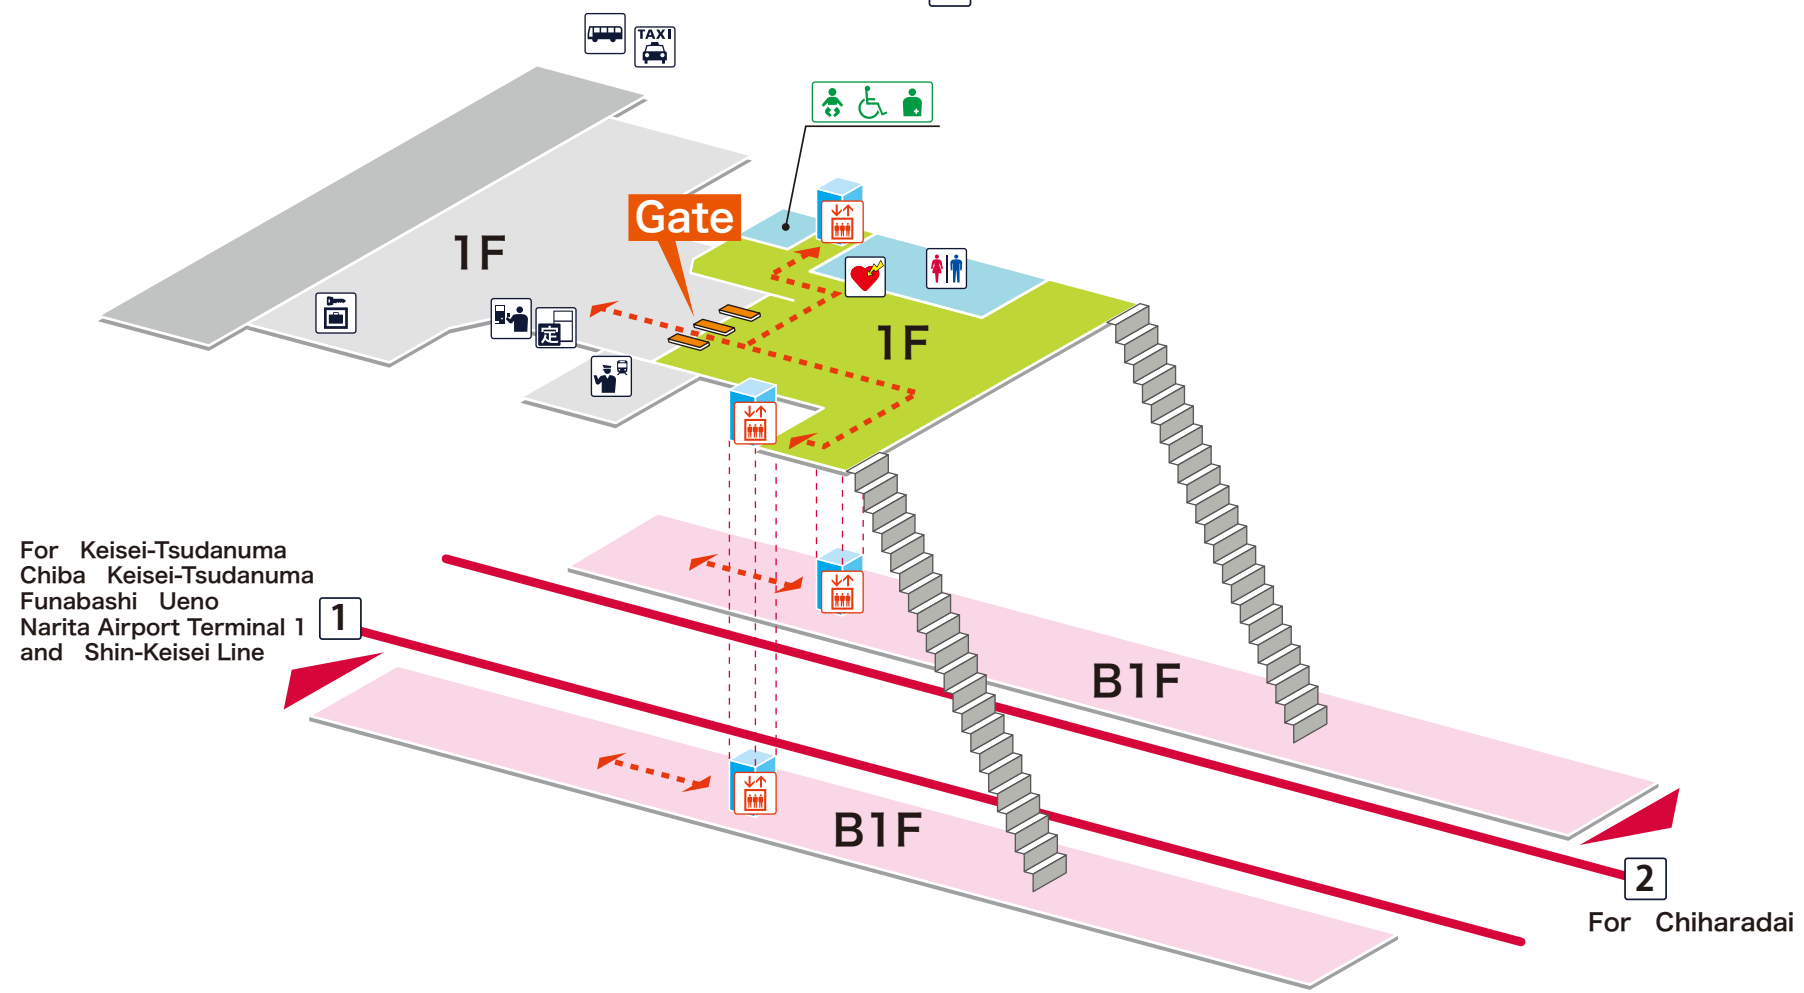

- 1 For Keisei-Tsudanuma
Chiba Keisei-Tsudanuma Funabashi Ueno
Narita Airport Terminal 1 and Shin-Keisei Line
- 2 For Chiharadai

For Keisei-Tsudanuma
Chiba Keisei-Tsudanuma
Funabashi Ueno
Narita Airport Terminal 1
and Shin-Keisei Line

For Chiharadai

- On Platform
- Inside the Gate
- Outside the Gate
- <- - - - -> Barrier-Free Route

Legend

- Station Office
- Tickets/Fair Adjustment Office
- Commuting Pass Ticket Office
- Limited Express Ticket Window
- Vending Machine for Commuting Pass
- Vending Machine for Limited Express Ticket
- Elevator
- Escalator
- Stair Lift
- Slope
- Restroom
- Baby Seat
- Wheelchair Restroom
- Ostomate
- Shop
- Convenience Store
- Waiting Room
- Lost and Found
- Café
- AED (Automated External Defibrillator)
- ATM
- Coin Locker
- Bus Stop
- Taxi Stand
- Question & answer
- Information