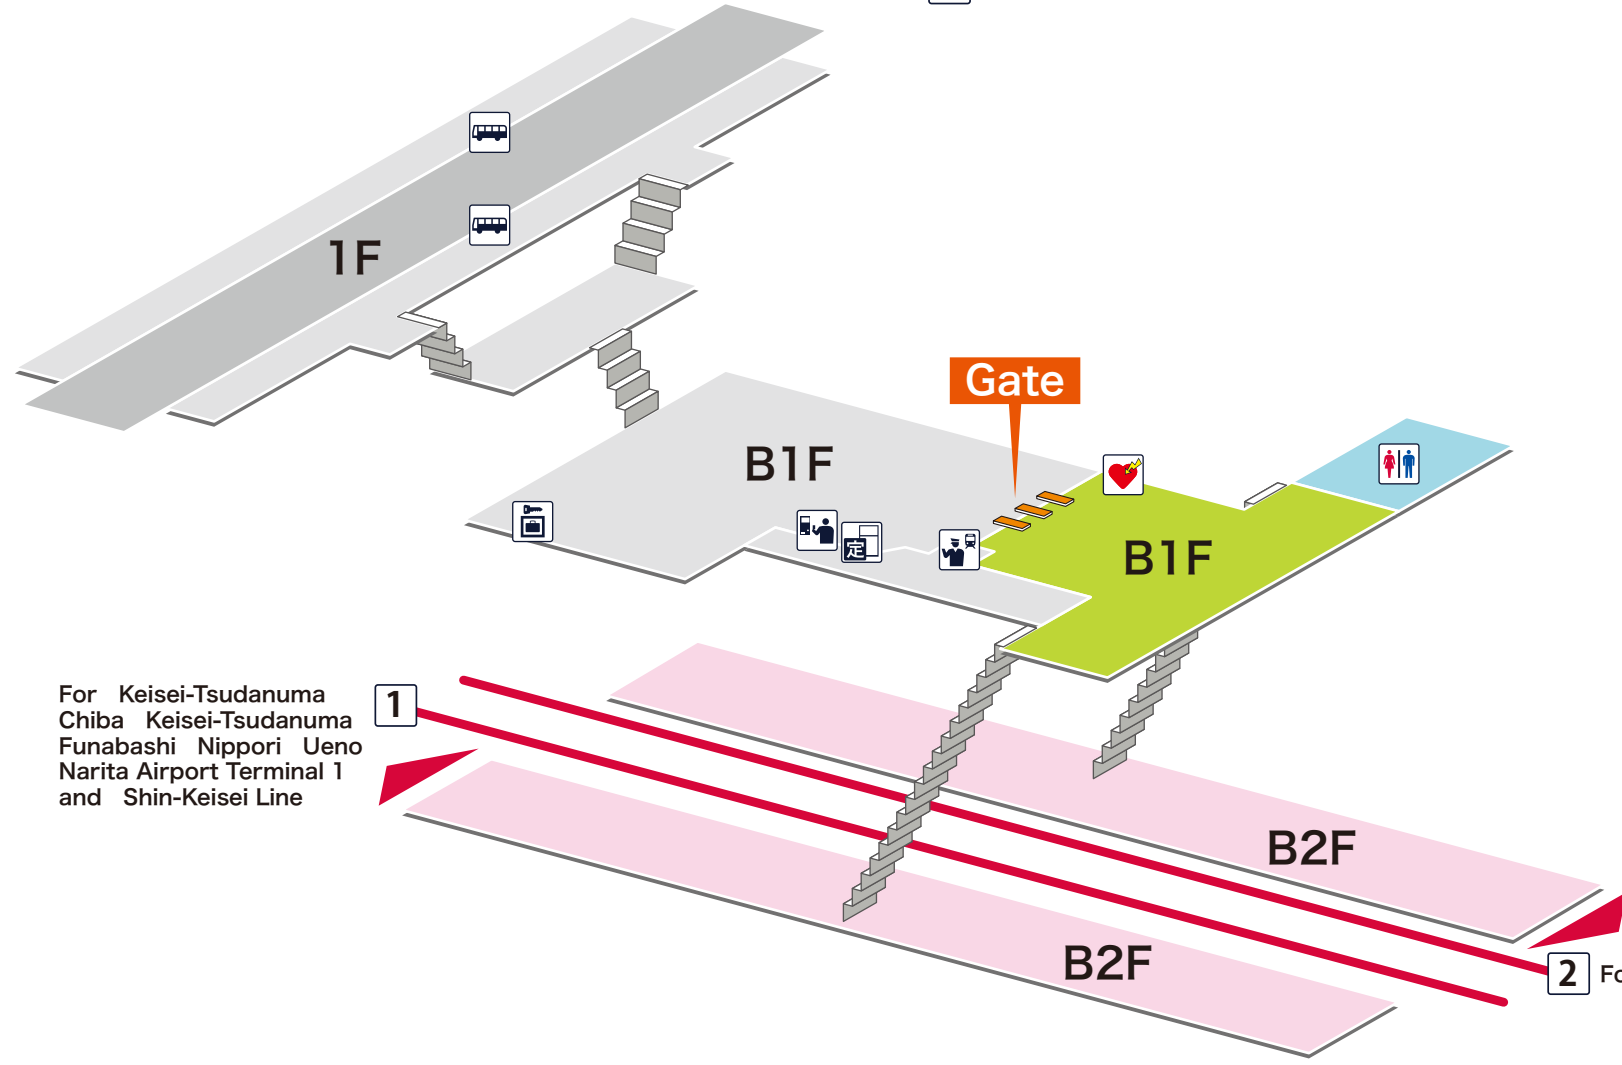

- 1 For Keisei-Tsudanuma Chiba
Keisei-Tsudanuma Funabashi Nippori Ueno
Narita Airport Terminal 1 and Shin-Keisei Line
- 2 For Chiharadai

For Keisei-Tsudanuma
Chiba Keisei-Tsudanuma
Funabashi Nippori Ueno
Narita Airport Terminal 1
and Shin-Keisei Line

2 For Chiharadai

- On Platform
- Inside the Gate
- Outside the Gate
- Barrier-Free Route

Legend

- Station Office
- Tickets/
Fair Adjustment Office
- Commuting Pass
Ticket Office
- 特 Limited Express
Ticket Window
- Vending Machine
for Commuting Pass
- 特 Vending Machine
for Limited Express Ticket
- Elevator
- Escalator
- Stair Lift
- Slope
- Restroom
- Baby Seat
- Wheelchair Restroom
- Ostomate
- Shop
- Convenience Store
- Waiting Room
- Lost and Found
- Café
- AED
(Automated External Defibrillator)
- ATM
- Coin Locker
- Bus Stop
- TAXI Taxi Stand
- ? Question & answer
- i Information