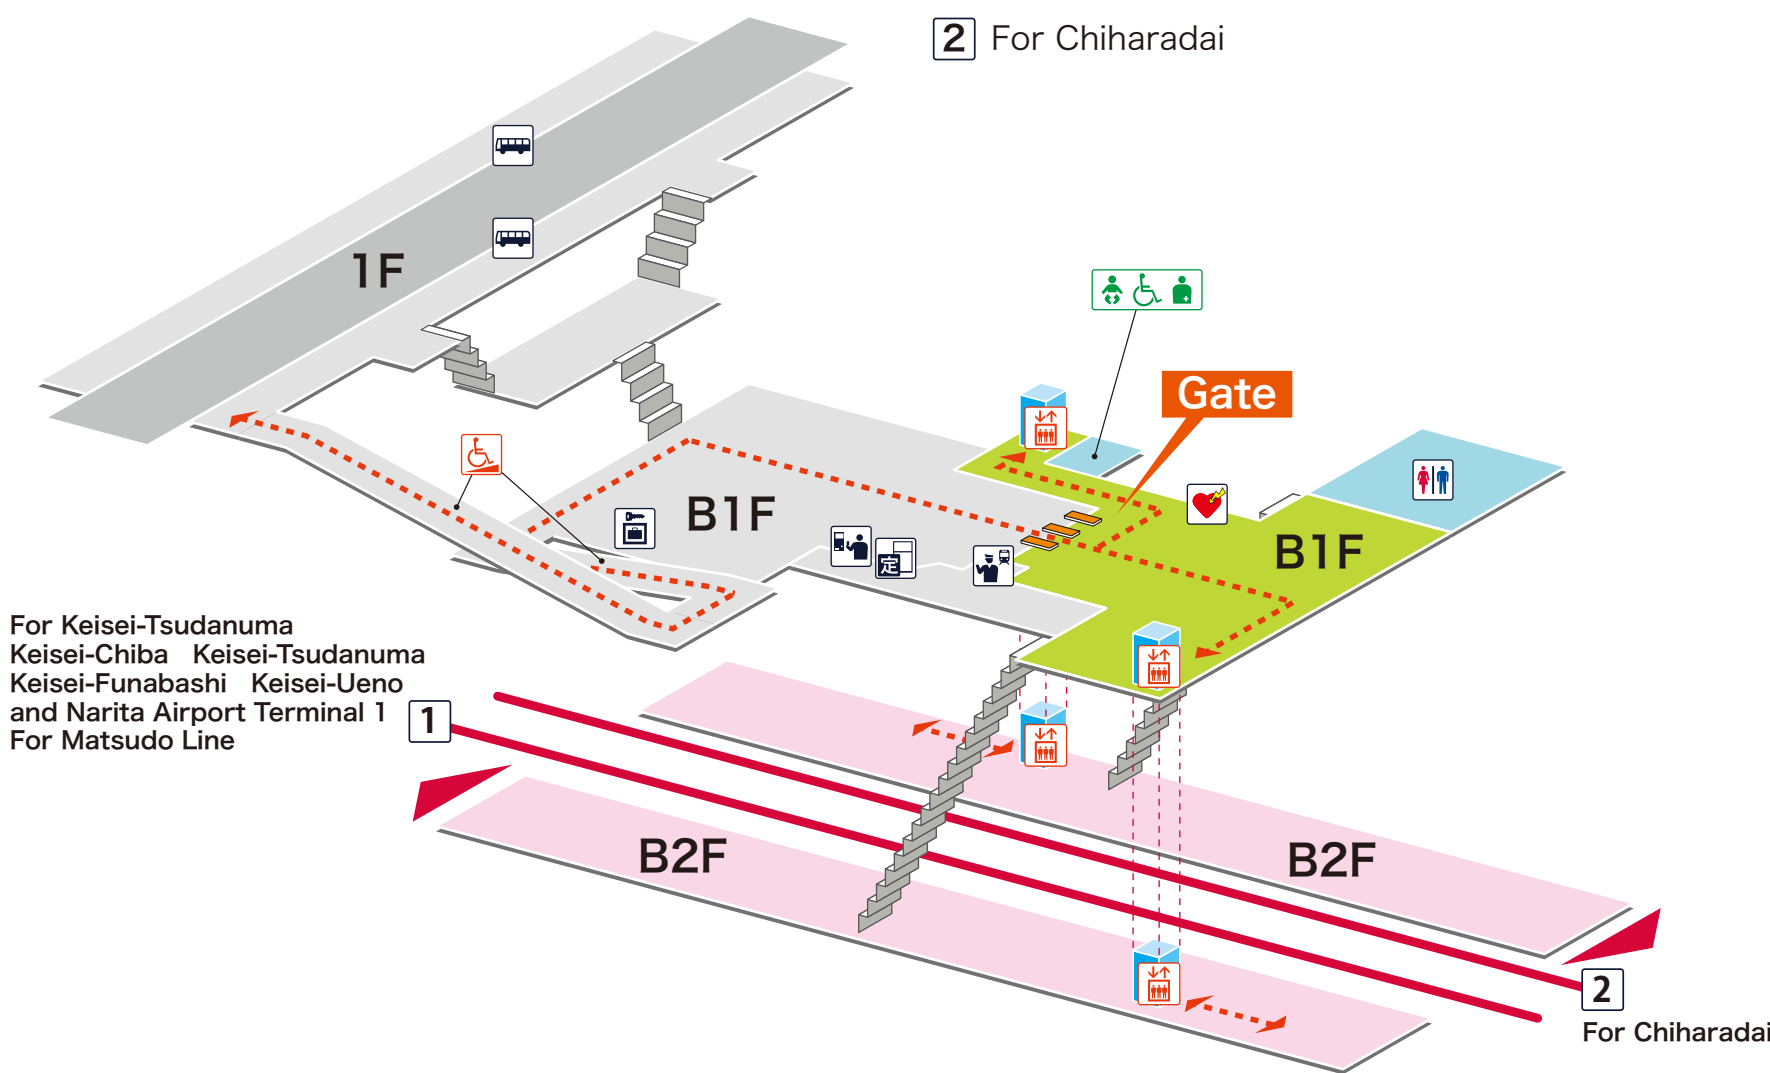

- 1** For Keisei-Tsudanuma  
Keisei-Chiba Keisei-Tsudanuma Keisei-Funabashi  
Keisei-Ueno and Narita Airport Terminal 1  
For Matsudo Line
- 2** For Chiharadai

For Keisei-Tsudanuma  
Keisei-Chiba Keisei-Tsudanuma  
Keisei-Funabashi Keisei-Ueno  
and Narita Airport Terminal 1  
For Matsudo Line

**2**  
For Chiharadai

- On Platform
- Inside the Gate
- Outside the Gate
- Barrier-Free Route

## Legend

- Station Office
- Tickets/  
Fair Adjustment Office
- Commuting Pass  
Ticket Office
- 特 Limited Express  
Ticket Window
- Vending Machine  
for Commuting Pass
- 特 Vending Machine  
for Limited Express Ticket
- Elevator
- Escalator
- Stair Lift
- Slope
- Restroom
- Baby Seat
- Wheelchair Restroom
- Ostomate
- Shop
- Convenience Store
- Waiting Room
- Lost and Found
- Café
- AED  
(Automated External Defibrillator)
- ATM
- Coin Locker
- Bus Stop
- TAXI Taxi Stand
- ? Question & answer
- i Information