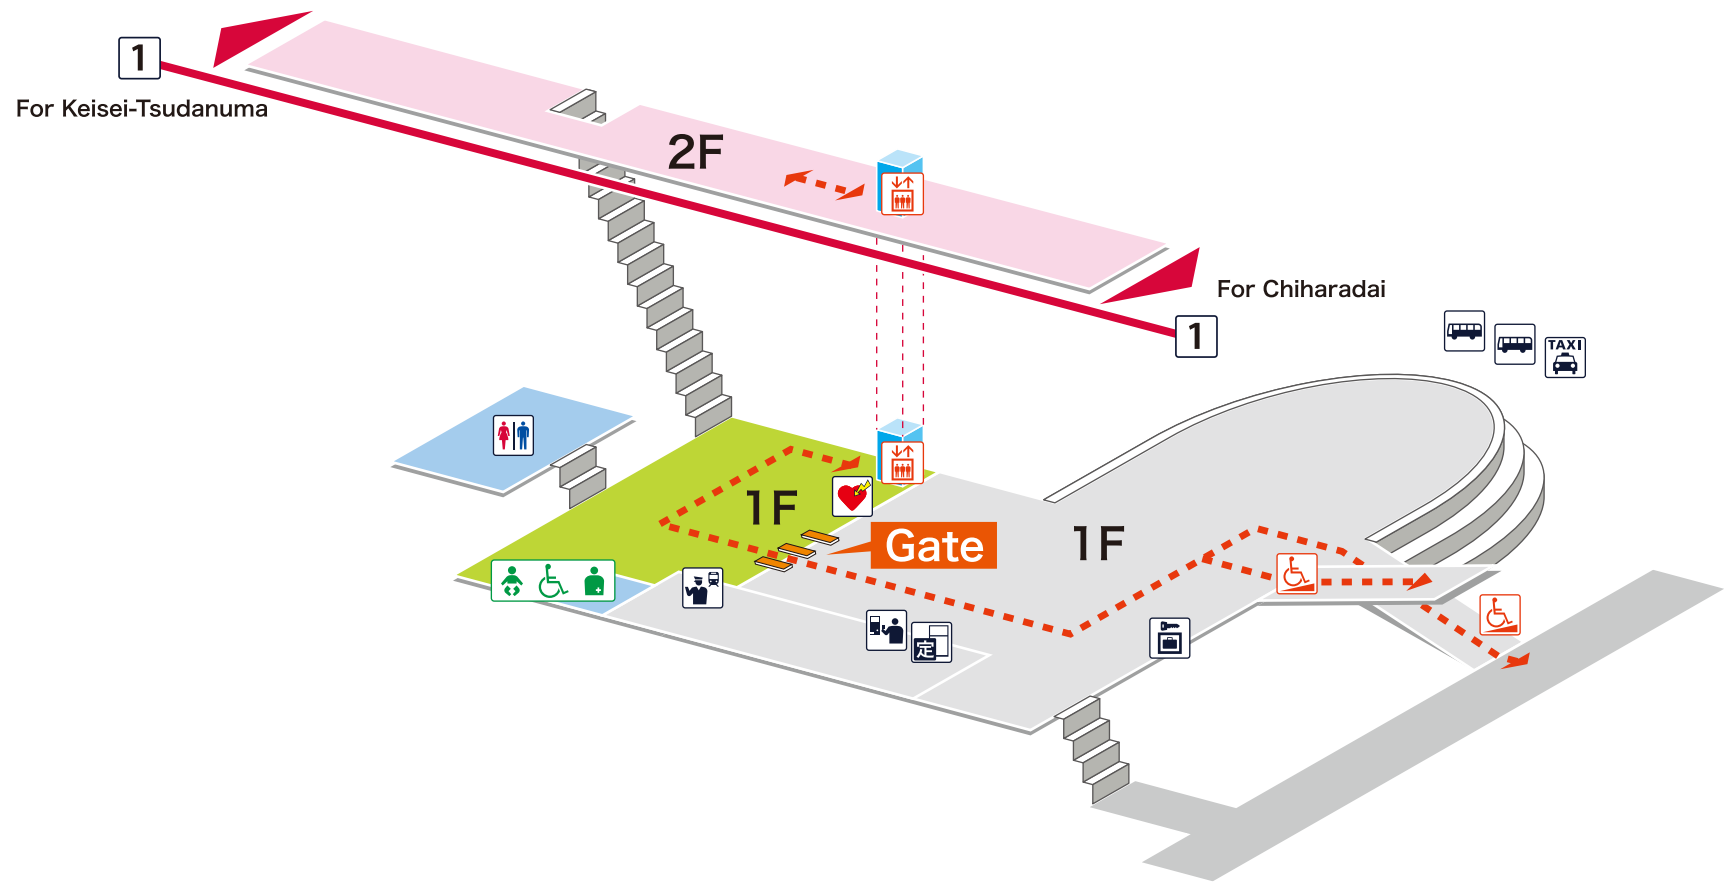

1 For Chiharadai and Keisei-Tsudanuma

Legend

- Station Office
- Tickets/Fair Adjustment Office
- Commuting Pass Ticket Office
- Limited Express Ticket Window
- Vending Machine for Commuting Pass
- Vending Machine for Limited Express Ticket
- Elevator
- Escalator
- Stair Lift
- Slope
- Restroom
- Baby Seat
- Wheelchair Restroom
- Ostomate
- Shop
- Convenience Store
- Waiting Room
- Lost and Found
- Café
- AED (Automated External Defibrillator)
- ATM
- Coin Locker
- Bus Stop
- Taxi Stand
- Question & answer
- Information

- On Platform
- Inside the Gate
- Outside the Gate
- Barrier-Free Route