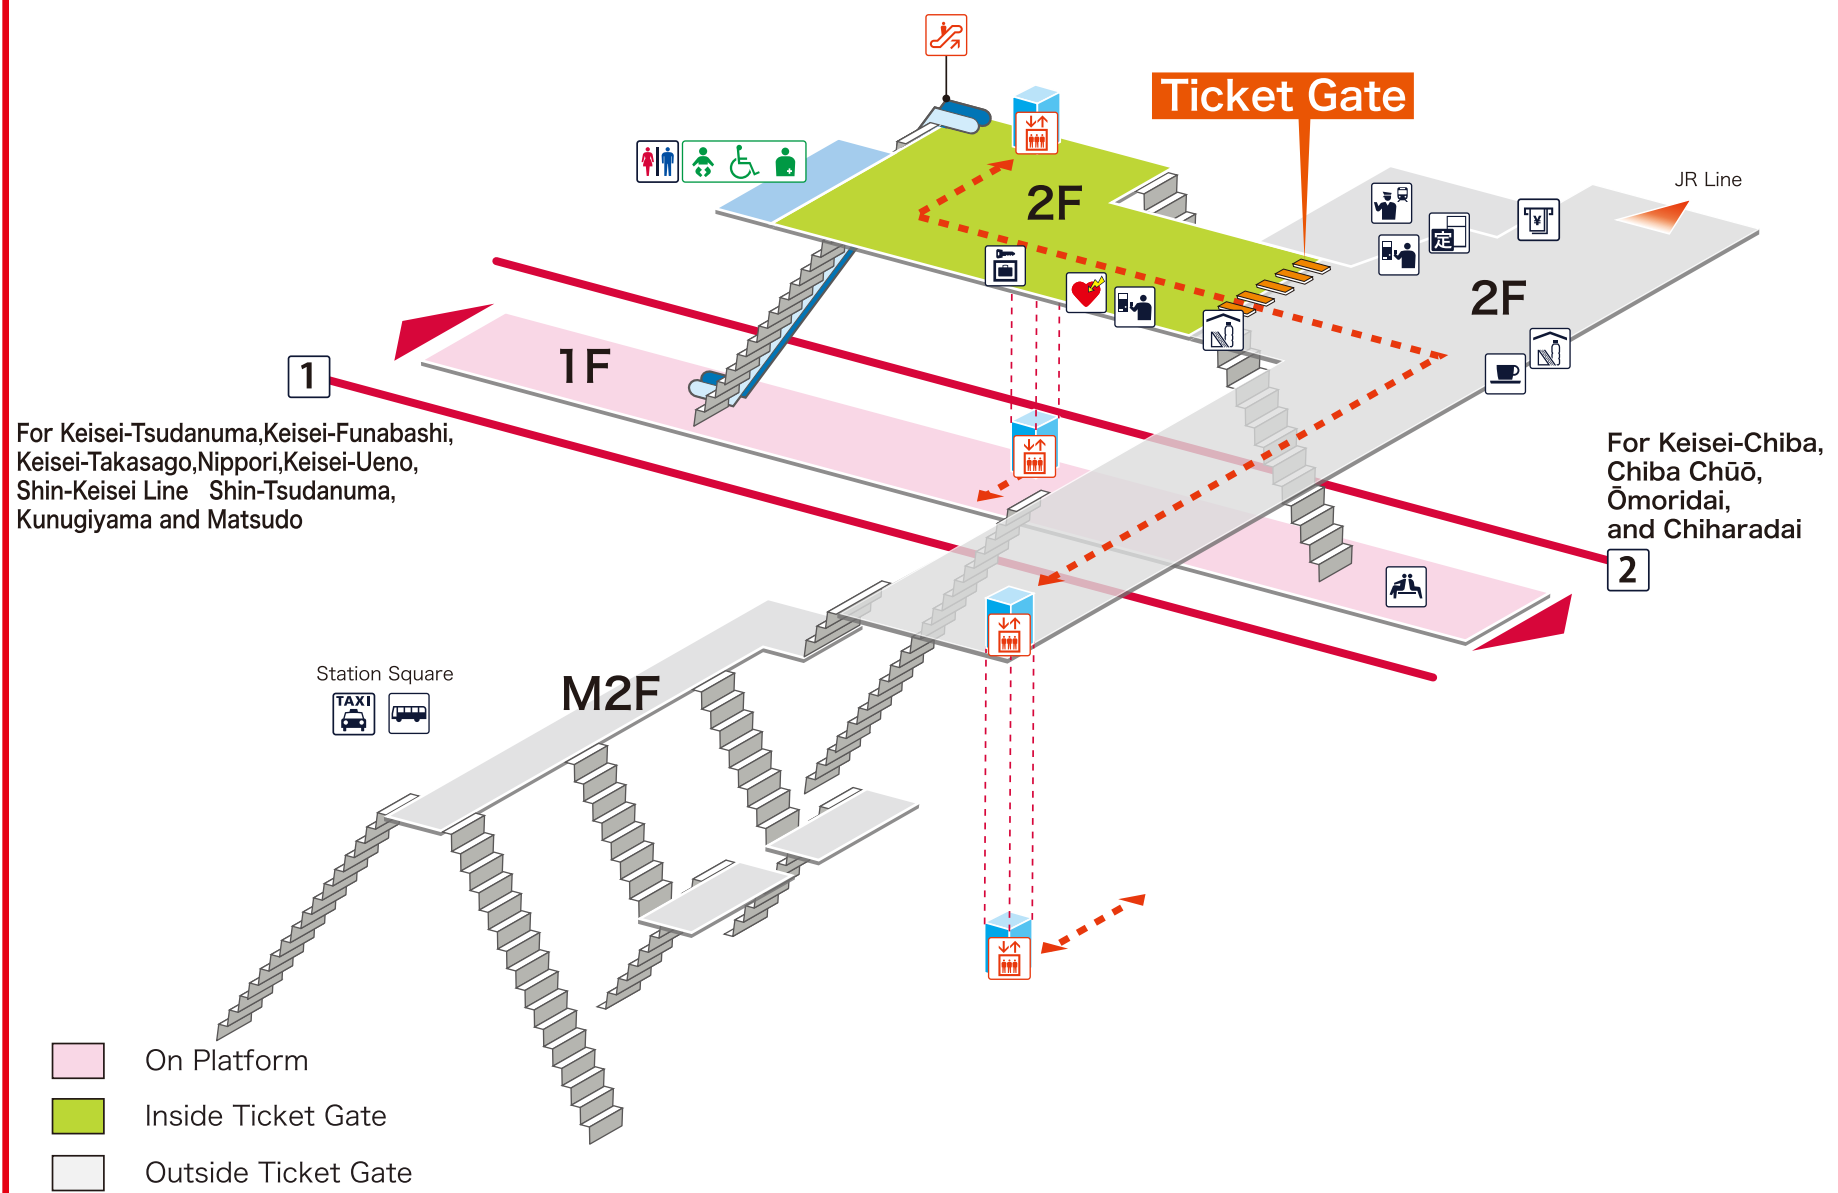

- 1** Chiba Line For Keisei-Tsudanuma, Keisei-Funabashi, Keisei-Takasago, Nippori and Keisei-Ueno
Shin-Keisei Line For Shin-Tsudanuma, Kunugiyama and Matsudo
- 2** Chiba Line For Keisei-Chiba, Chiba Chūō, Ōmoridai, and Chiharadai

- ### Legend
- Station Office
 - Tickets/Fair Adjustment Office
 - Commuting Pass Ticket Office
 - Limited Express Ticket Window
 - Vending Machine for Commuting Pass
 - Vending Machine for Limited Express Ticket
 - Elevator
 - Escalator
 - Stair Lift
 - Slope
 - Restroom
 - Baby Seat
 - Wheelchair Restroom
 - Ostomate
 - Shop
 - Convenience Store
 - Waiting Room
 - Lost and Found
 - Café
 - AED (Automated External Defibrillator)
 - ATM
 - Coin Locker
 - Bus Stop
 - Taxi Stand
 - Question & answer
 - Information

- On Platform
- Inside Ticket Gate
- Outside Ticket Gate
- Barrier-Free Route