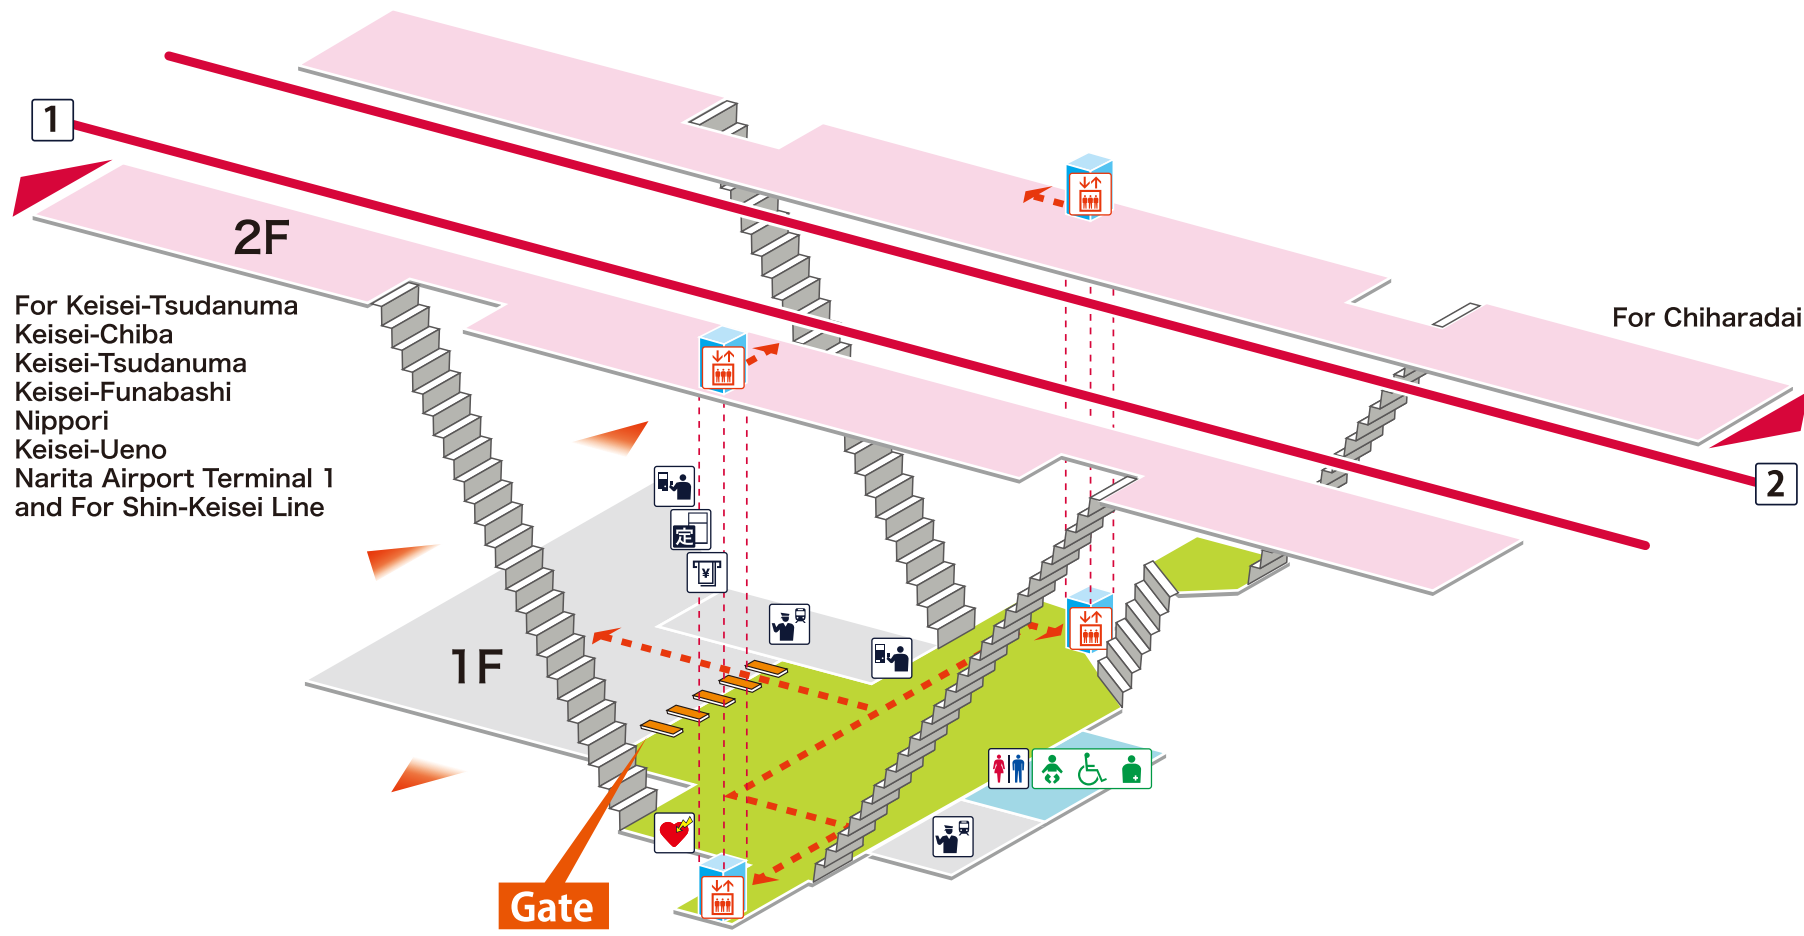

- 1 For Keisei-Tsudanuma  
Keisei-Chiba Keisei-Tsudanuma Keisei-Funabashi  
Nippori Keisei-Ueno Narita Airport Terminal 1  
and For Shin-Keisei Line
- 2 For Chiharadai

Legend

- Station Office
- Tickets/Fair Adjustment Office
- Commuting Pass Ticket Office
- Limited Express Ticket Window
- Vending Machine for Commuting Pass
- Vending Machine for Limited Express Ticket
- Elevator
- Escalator
- Stair Lift
- Slope
- Restroom
- Baby Seat
- Wheelchair Restroom
- Ostomate
- Shop
- Convenience Store
- Waiting Room
- Lost and Found
- Café
- AED (Automated External Defibrillator)
- ATM
- Coin Locker
- Bus Stop
- Taxi Stand
- Question & answer
- Information

- On Platform
- Inside the Gate
- Outside the Gate
- Barrier-Free Route