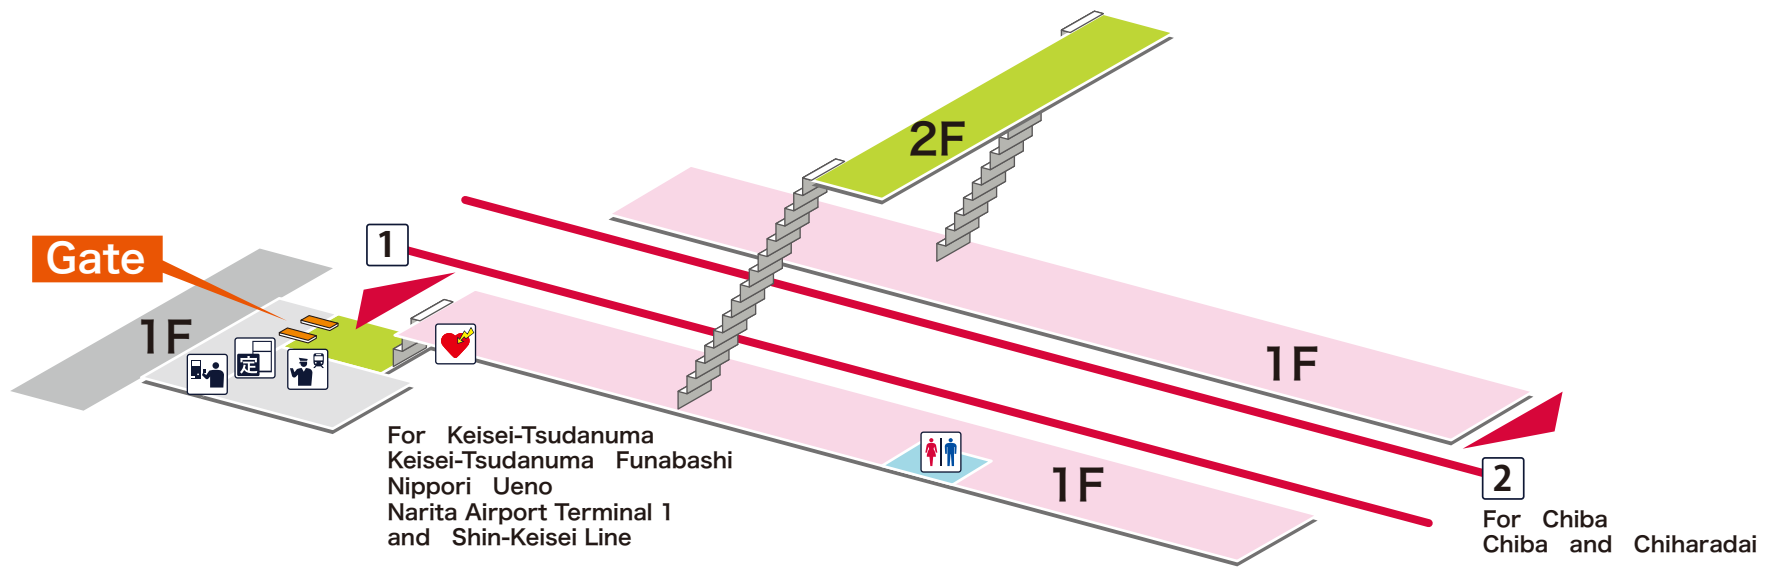

- 1** For Keisei-Tsudanuma
Keisei-Tsudanuma Funabashi Nippori Ueno Narita Airport Terminal 1
and Shin-Keisei Line
- 2** For Chiba
Chiba and Chiharadai

- On Platform
- Inside the Gate
- Outside the Gate
- Barrier-Free Route

Legend

- Station Office
- Tickets/
Fair Adjustment Office
- Commuting Pass
Ticket Office
- 特 Limited Express
Ticket Window
- Vending Machine
for Commuting Pass
- 特 Vending Machine
for Limited Express Ticket
- Elevator
- Escalator
- Stair Lift
- Slope
- Restroom
- Baby Seat
- Wheelchair Restroom
- Ostomate
- Shop
- Convenience Store
- Waiting Room
- Lost and Found
- Café
- AED
(Automated External Defibrillator)
- ATM
- Coin Locker
- Bus Stop
- TAXI Taxi Stand
- ? Question & answer
- i Information