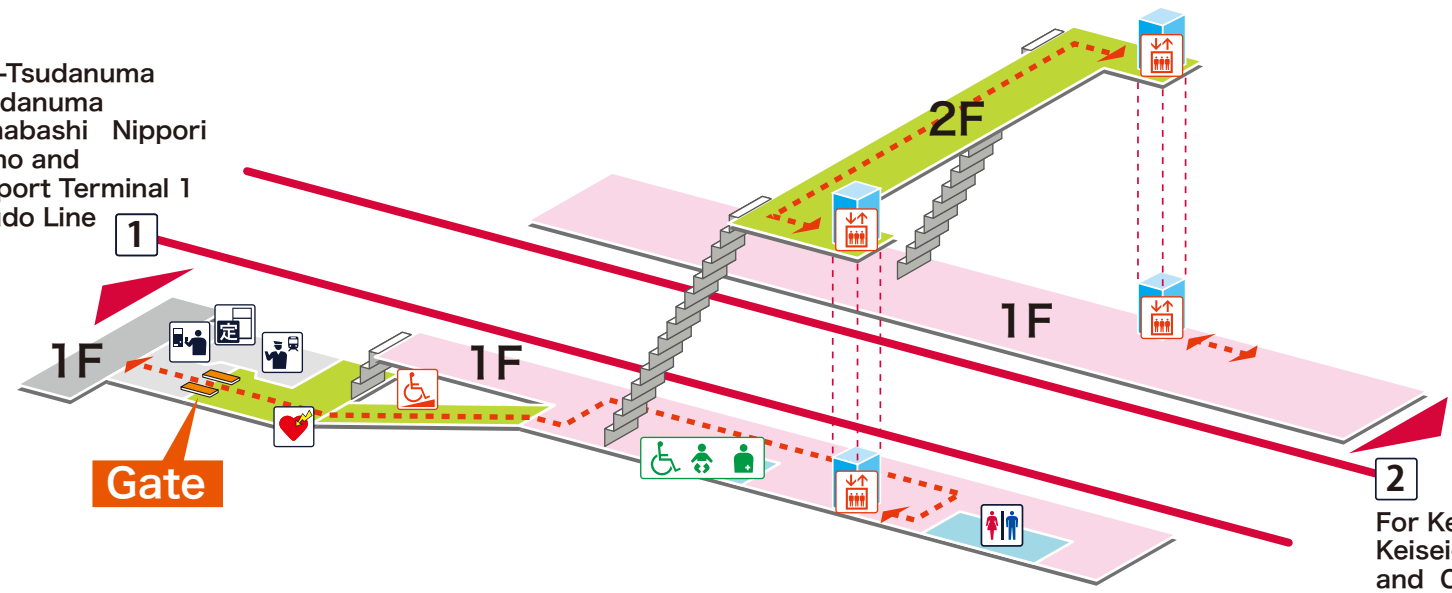

- 1** For Keisei-Tsudanuma Keisei-Tsudanuma Keisei-Funabashi Nippori Keisei-Ueno and Narita Airport Terminal 1
- For Matsudo Line
- 2** For Keisei-Chiba Keisei-Chiba and Chiharadai

For Keisei-Tsudanuma
Keisei-Tsudanuma
Keisei-Funabashi Nippori
Keisei-Ueno and
Narita Airport Terminal 1
For Matsudo Line

2
For Keisei-Chiba
Keisei-Chiba
and Chiharadai

- On Platform
- Inside the Gate
- Outside the Gate
- <---> Barrier-Free Route

Legend

- Station Office
- Tickets/Fair Adjustment Office
- Commuting Pass Ticket Office
- Limited Express Ticket Window
- Vending Machine for Commuting Pass
- Vending Machine for Limited Express Ticket
- Elevator
- Escalator
- Stair Lift
- Slope
- Restroom
- Baby Seat
- Wheelchair Restroom
- Ostomate
- Shop
- Convenience Store
- Waiting Room
- Lost and Found
- Café
- AED (Automated External Defibrillator)
- ATM
- Coin Locker
- Bus Stop
- Taxi Stand
- Question & answer
- Information