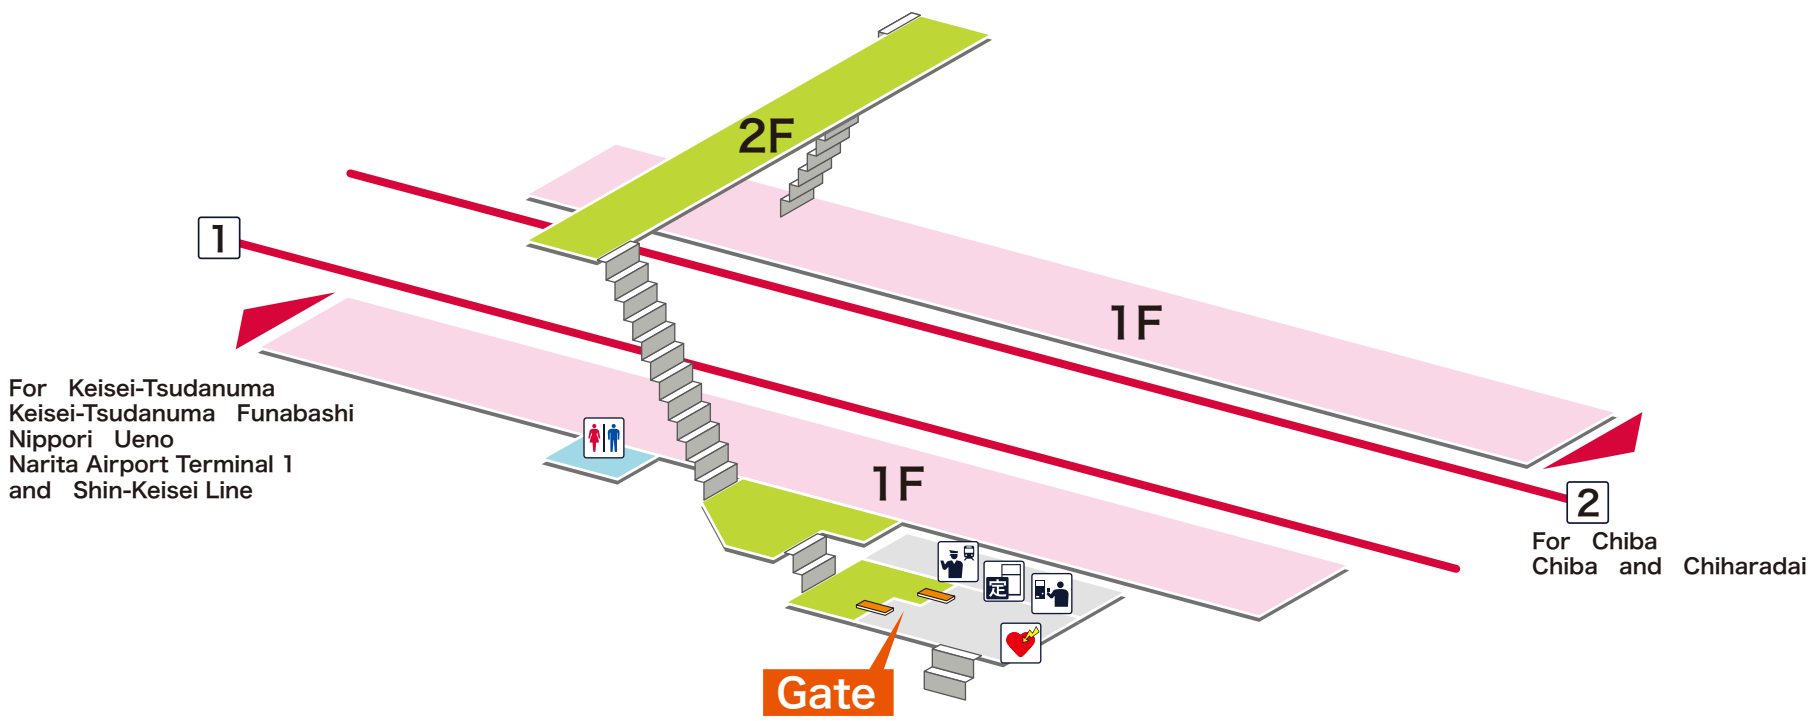

- 1** For Keisei-Tsudanuma  
Keisei-Tsudanuma Funabashi Nippori Ueno Narita Airport Terminal 1  
and Shin-Keisei Line
- 2** For Chiba  
Chiba and Chiharadai

For Keisei-Tsudanuma  
Keisei-Tsudanuma Funabashi  
Nippori Ueno  
Narita Airport Terminal 1  
and Shin-Keisei Line

For Chiba  
Chiba and Chiharadai

- On Platform
- Inside the Gate
- Outside the Gate
- Barrier-Free Route

## Legend

- Station Office
- Tickets/  
Fair Adjustment Office
- Commuting Pass  
Ticket Office
- 特 Limited Express  
Ticket Window
- Vending Machine  
for Commuting Pass
- 特 Vending Machine  
for Limited Express Ticket
- Elevator
- Escalator
- Stair Lift
- Slope
- Restroom
- Baby Seat
- Wheelchair Restroom
- Ostomate
- Shop
- Convenience Store
- Waiting Room
- Lost and Found
- Café
- AED  
(Automated External Defibrillator)
- ATM
- Coin Locker
- Bus Stop
- TAXI Taxi Stand
- ? Question & answer
- i Information