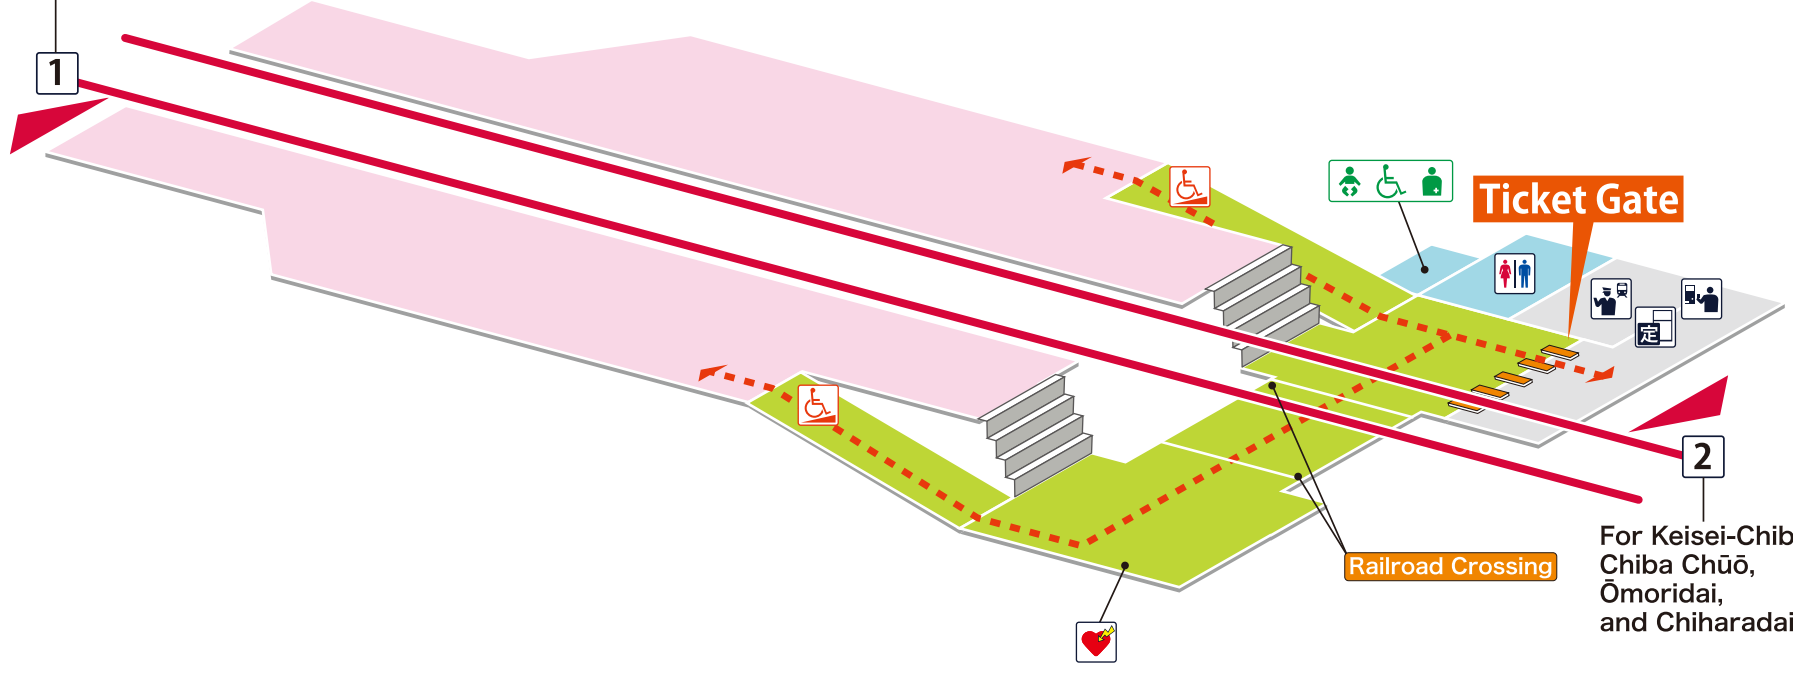

- 1** Chiba Line For Keisei-Tsudanuma, Keisei-Funabashi, Keisei-Takasago, Nippori, Keisei-Ueno, Shin-Keisei Line Shin-Tsudanuma, Kunugiyama, and Matsudo
- 2** Chiba Line For Keisei-Chiba, Chiba Chūō, Ōmoridai, and Chiharadai

For Keisei-Tsudanuma, Keisei-Funabashi, Keisei-Takasago, Nippori, Keisei-Ueno, Shin-Keisei Line Shin-Tsudanuma, Kunugiyama, and Matsudo

- On Platform
- Inside Ticket Gate
- Outside Ticket Gate
- Barrier-Free Route

Legend

- Station Office
- Tickets/Fair Adjustment Office
- Commuting Pass Ticket Office
- Limited Express Ticket Window
- Vending Machine for Commuting Pass
- Vending Machine for Limited Express Ticket
- Elevator
- Escalator
- Stair Lift
- Slope
- Restroom
- Baby Seat
- Wheelchair Restroom
- Ostomate
- Shop
- Convenience Store
- Waiting Room
- Lost and Found
- Café
- AED (Automated External Defibrillator)
- ATM
- Coin Locker
- Bus Stop
- Taxi Stand
- Question & answer
- Information