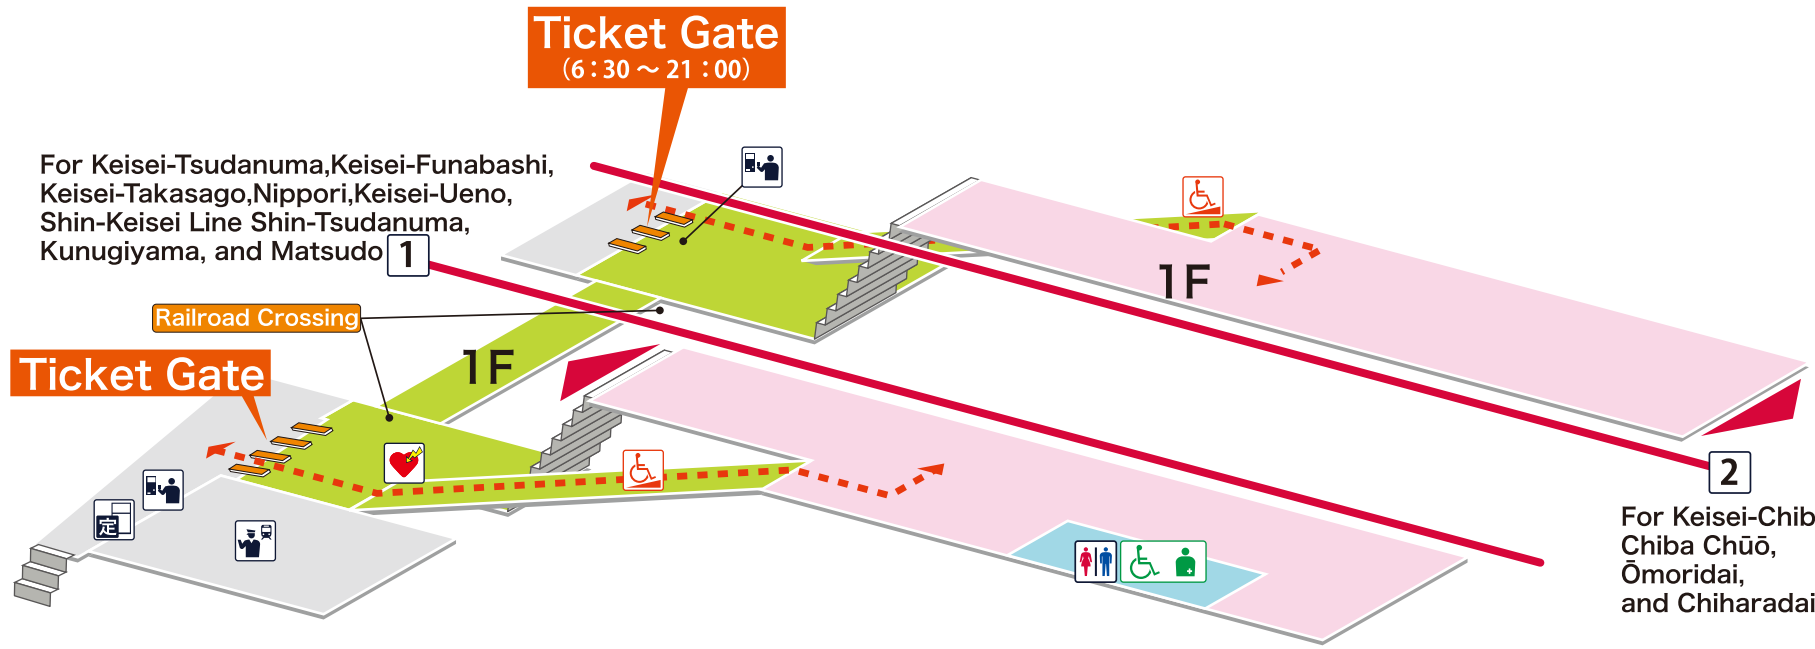

- 1** Chiba Line For Keisei-Tsudanuma, Keisei-Funabashi, Keisei-Takasago, Nippori, Keisei-Ueno
- Shin-Keisei Line Shin-Tsudanuma, Kunugiyama, and Matsudo
- 2** Chiba Line For Keisei-Chiba, Chiba Chūō, Ōmoridai, and Chiharadai

- On Platform
- Inside Ticket Gate
- Outside Ticket Gate
- Barrier-Free Route

Legend

- Station Office
- Tickets/
Fair Adjustment Office
- Commuting Pass
Ticket Office
- Limited Express
Ticket Window
- Vending Machine
for Commuting Pass
- Vending Machine
for Limited Express Ticket
- Elevator
- Escalator
- Stair Lift
- Slope
- Restroom
- Baby Seat
- Wheelchair Restroom
- Ostomate
- Shop
- Convenience Store
- Waiting Room
- Lost and Found
- Café
- AED
(Automated External Defibrillator)
- ATM
- Coin Locker
- Bus Stop
- Taxi Stand
- Question & answer
- Information