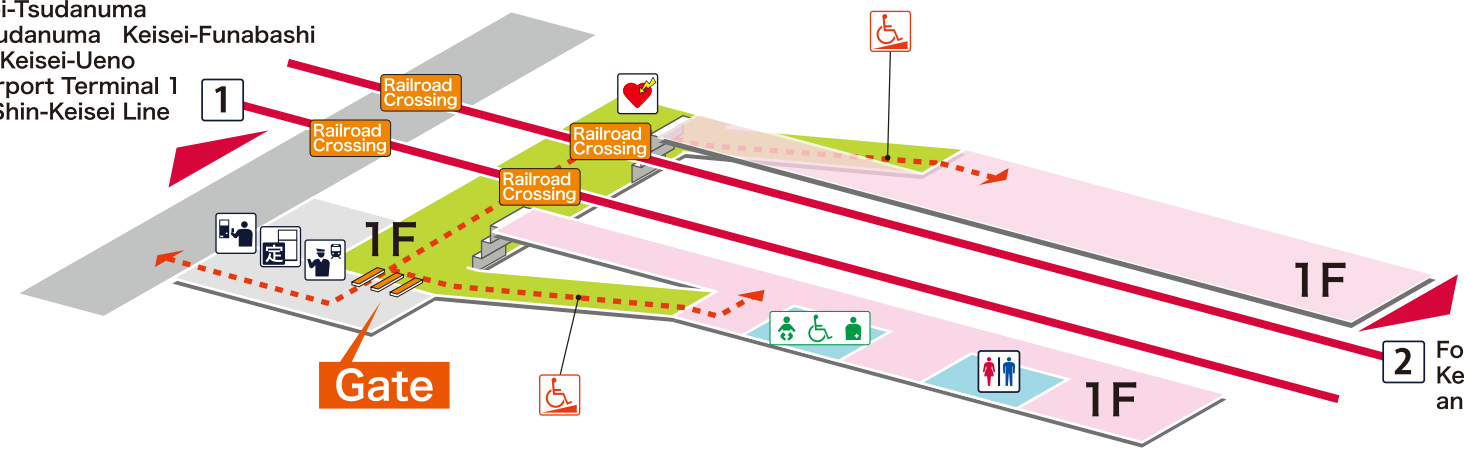

- 1** For Keisei-Tsudanuma  
Keisei-Tsudanuma Keisei-Funabashi Nippori Keisei-Ueno  
Narita Airport Terminal 1 and For Shin-Keisei Line
- 2** For Keisei-Chiba  
Keisei-Chiba and Chiharadai

## Legend

- Station Office
- Tickets/  
Fair Adjustment Office
- Commuting Pass  
Ticket Office
- Limited Express  
Ticket Window
- Vending Machine  
for Commuting Pass
- Vending Machine  
for Limited Express Ticket
- Elevator
- Escalator
- Stair Lift
- Slope
- Restroom
- Baby Seat
- Wheelchair Restroom
- Ostomate
- Shop
- Convenience Store
- Waiting Room
- Lost and Found
- Café
- AED  
(Automated External Defibrillator)
- ATM
- Coin Locker
- Bus Stop
- Taxi Stand
- Question & answer
- Information

For Keisei-Tsudanuma  
Keisei-Tsudanuma Keisei-Funabashi  
Nippori Keisei-Ueno  
Narita Airport Terminal 1  
and For Shin-Keisei Line

**2** For Keisei-Chiba  
Keisei-Chiba  
and Chiharadai

- On Platform
- Inside the Gate
- Outside the Gate
- Barrier-Free Route