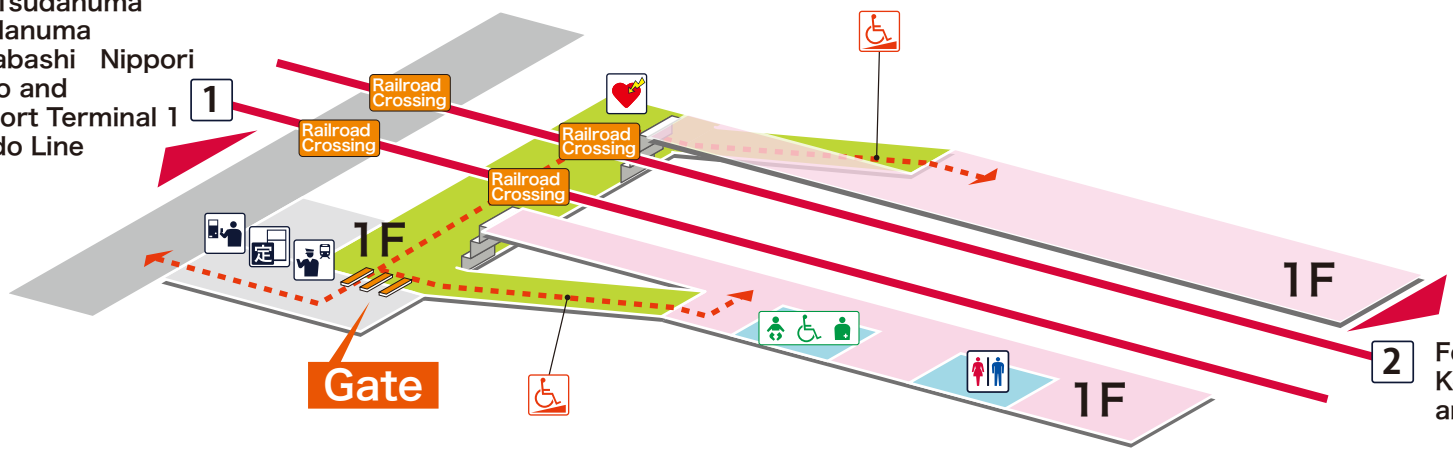

- 1** For Keisei-Tsudanuma Keisei-Tsudanuma Keisei-Funabashi Nippori Keisei-Ueno and Narita Airport Terminal 1
- For Matsudo Line
- 2** For Keisei-Chiba Keisei-Chiba and Chiharadai

For Keisei-Tsudanuma
Keisei-Tsudanuma
Keisei-Funabashi Nippori
Keisei-Ueno and
Narita Airport Terminal 1
For Matsudo Line

For Keisei-Chiba
Keisei-Chiba
and Chiharadai

- On Platform
- Inside the Gate
- Outside the Gate
- <- - - - -> Barrier-Free Route

Legend

- Station Office
- Tickets/
Fair Adjustment Office
- Commuting Pass
Ticket Office
- 特 Limited Express
Ticket Window
- Vending Machine
for Commuting Pass
- 特 Vending Machine
for Limited Express Ticket
- Elevator
- Escalator
- Stair Lift
- Slope
- Restroom
- Baby Seat
- Wheelchair Restroom
- Ostomate
- Shop
- Convenience Store
- Waiting Room
- Lost and Found
- Café
- AED
(Automated External Defibrillator)
- ATM
- Coin Locker
- Bus Stop
- TAXI Taxi Stand
- ? Question & answer
- i Information