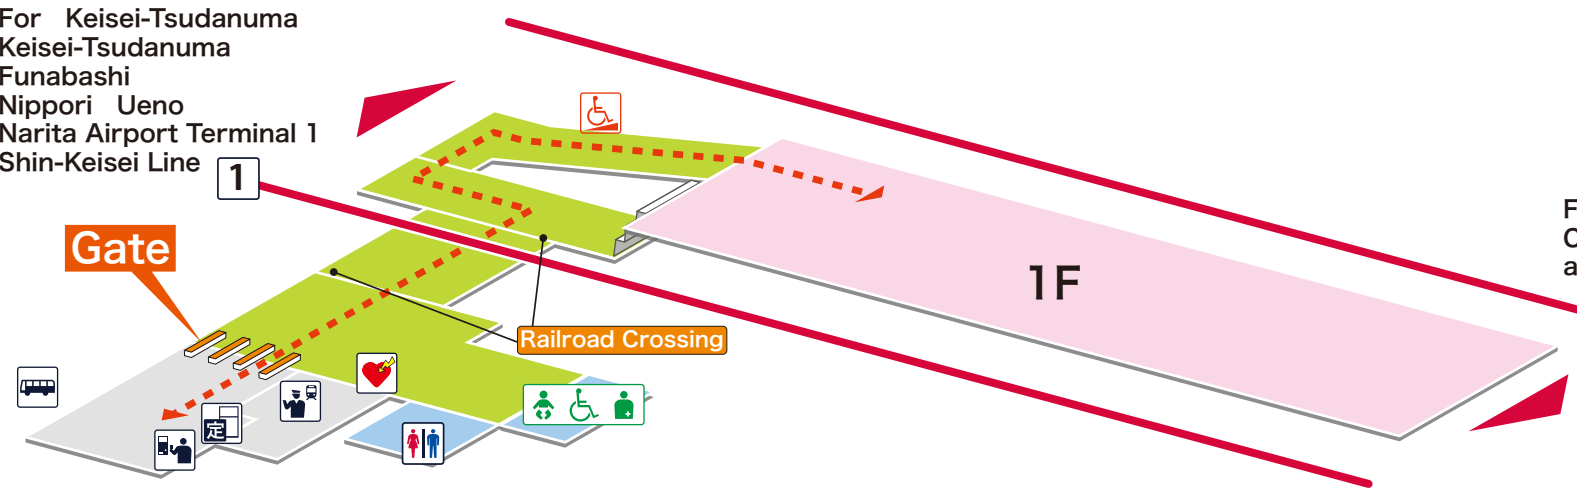

- 1 For Keisei-Tsudanuma Keisei-Tsudanuma Funabashi Nippori Ueno Narita Airport Terminal 1 Shin-Keisei Line
- 2 For Chiba Chiba and Chiharadai

- ### Legend
- Station Office
  - Tickets/Fair Adjustment Office
  - Commuting Pass Ticket Office
  - Limited Express Ticket Window
  - Vending Machine for Commuting Pass
  - Vending Machine for Limited Express Ticket
  - Elevator
  - Escalator
  - Stair Lift
  - Slope
  - Restroom
  - Baby Seat
  - Wheelchair Restroom
  - Ostomate
  - Shop
  - Convenience Store
  - Waiting Room
  - Lost and Found
  - Café
  - AED (Automated External Defibrillator)
  - ATM
  - Coin Locker
  - Bus Stop
  - Taxi Stand
  - Question & answer
  - Information

For Keisei-Tsudanuma  
Keisei-Tsudanuma  
Funabashi  
Nippori Ueno  
Narita Airport Terminal 1  
Shin-Keisei Line

For Chiba  
Chiba  
and Chiharadai

- On Platform
- Inside the Gate
- Outside the Gate
- Barrier-Free Route