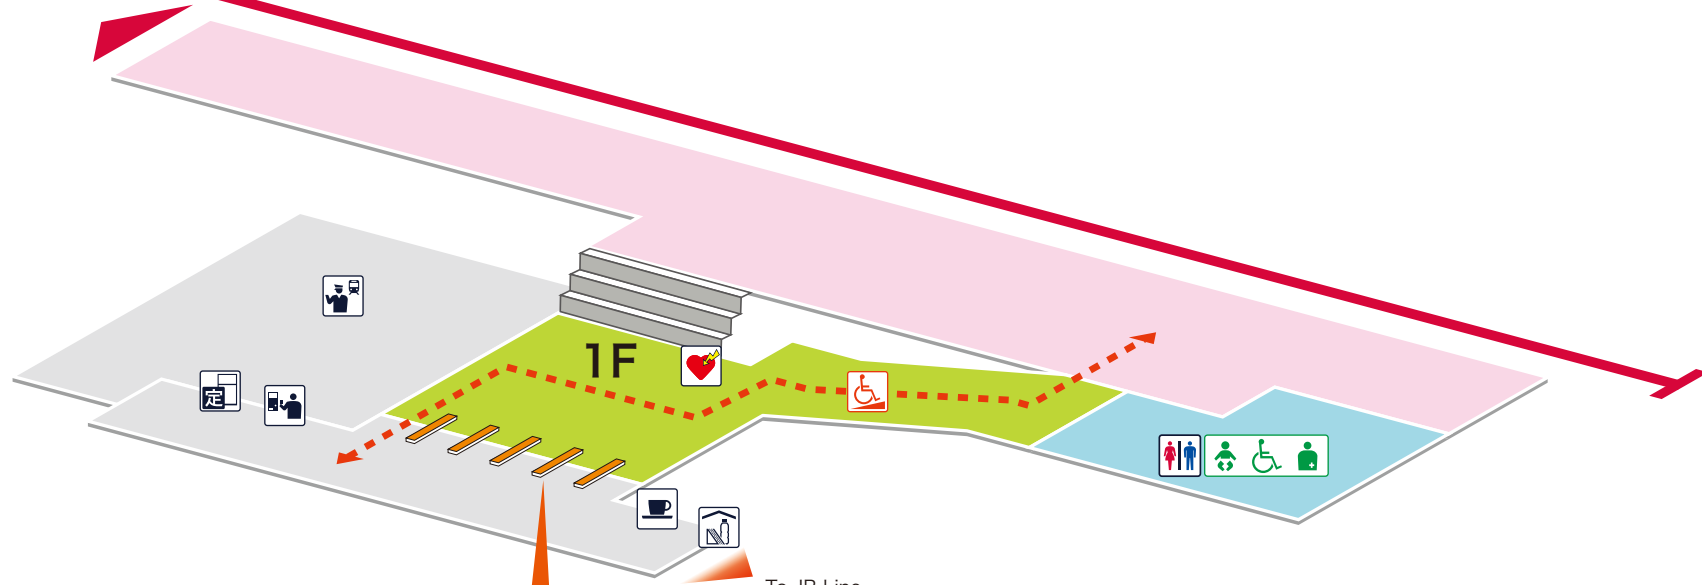

1 For Takasago

Legend

-  Station Office
-  Tickets/Fair Adjustment Office
-  Commuting Pass Ticket Office
-  特 Limited Express Ticket Window
-  Vending Machine for Commuting Pass
-  特 Vending Machine for Limited Express Ticket
-  Elevator
-  Escalator
-  Stair Lift
-  Slope
-  Restroom
-  Baby Seat
-  Wheelchair Restroom
-  Ostomate
-  Shop
-  Convenience Store
-  Waiting Room
-  Lost and Found
-  Café
-  AED (Automated External Defibrillator)
-  ATM
-  Coin Locker
-  Bus Stop
-  TAXI Taxi Stand
-  ? Question & answer
-  i Information

For Takasago

1

Gate

To JR Line

-  On Platform
-  Inside the Gate
-  Outside the Gate
-  Barrier-Free Route

2019.3.31