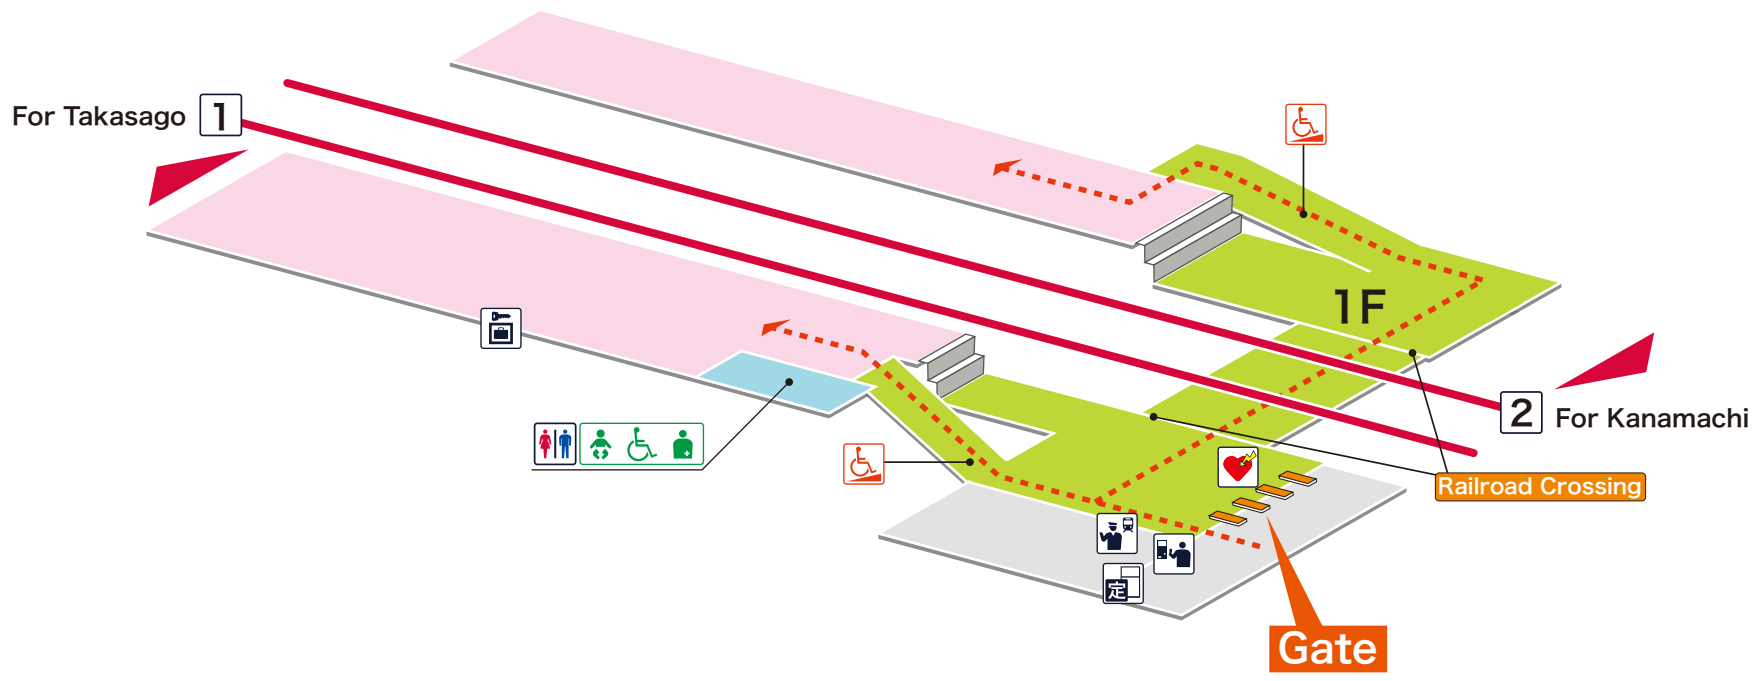

1 For Takasago
2 For Kanamachi

Legend

-  Station Office
-  Tickets/Fair Adjustment Office
-  Commuting Pass Ticket Office
-  特 Limited Express Ticket Window
-  Vending Machine for Commuting Pass
-  特 Vending Machine for Limited Express Ticket
-  Elevator
-  Escalator
-  Stair Lift
-  Slope
-  Restroom
-  Baby Seat
-  Wheelchair Restroom
-  Ostomate
-  Shop
-  Convenience Store
-  Waiting Room
-  Lost and Found
-  Café
-  AED (Automated External Defibrillator)
-  ATM
-  Coin Locker
-  Bus Stop
-  TAXI Taxi Stand
-  ? Question & answer
-  i Information

-  On Platform
-  Inside the Gate
-  Outside the Gate
-  Barrier-Free Route