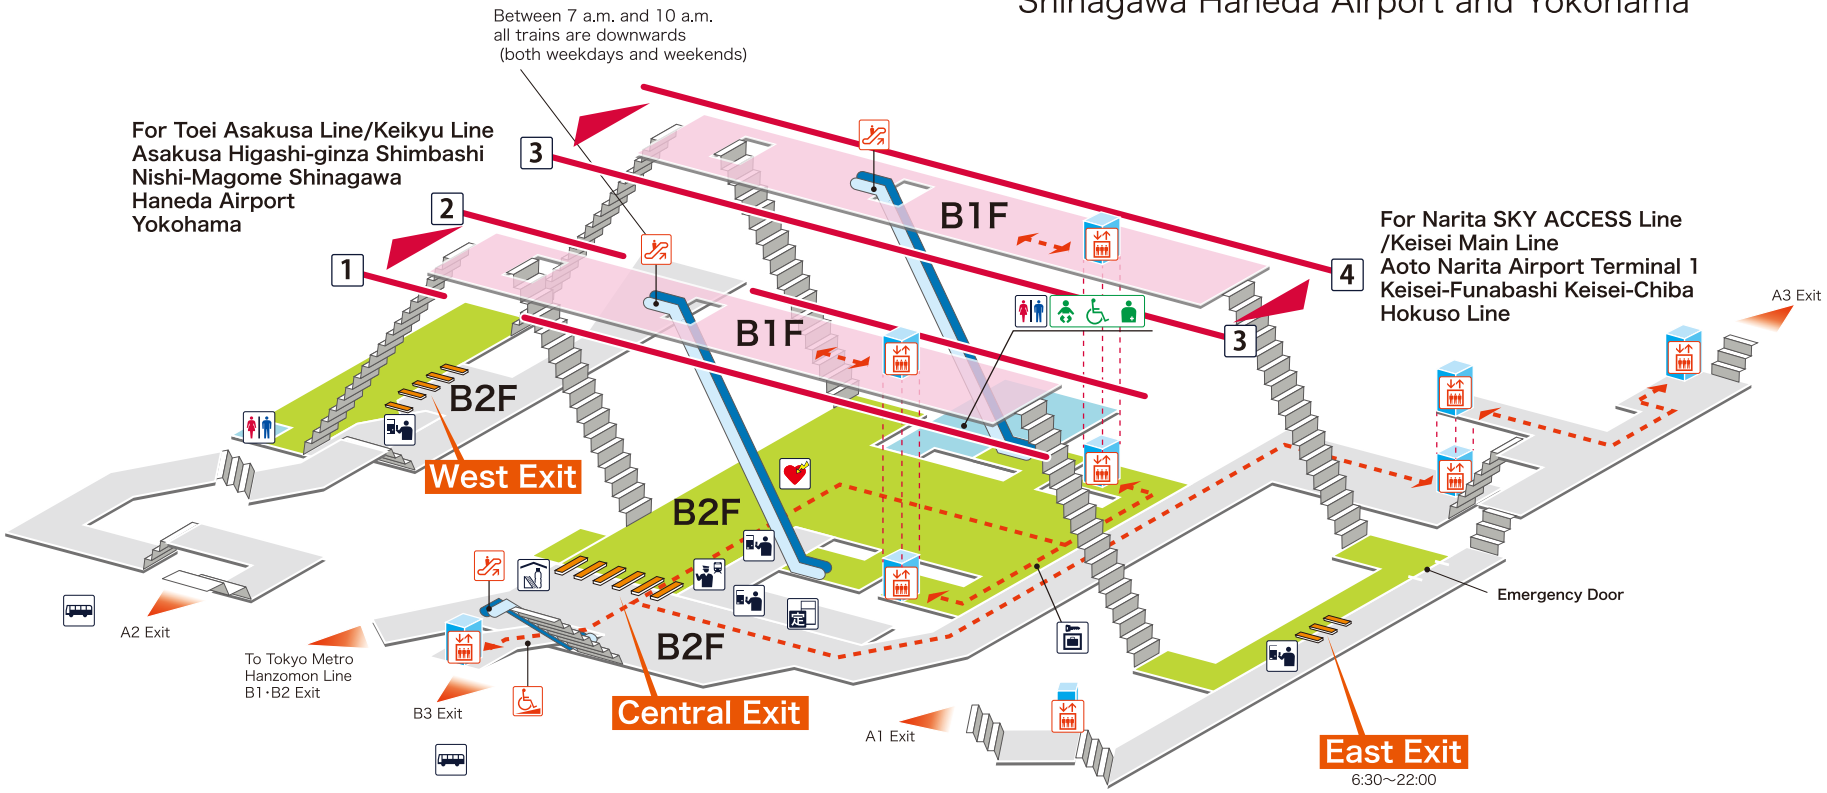

1 2 For Toei Asakusa Line/Keikyu Line Asakusa Higashi-ginza Shimbashi
Nishi-Magome Shinagawa
Haneda Airport and Yokohama
* Some trains shuttle back and forth (Keisei direction).

3 4 For Narita SKY ACCESS Line/Keisei Main Line Aoto Hokuso Line and Narita Airport Terminal 1
For Narita SKY ACCESS Line/Keisei Main Line Aoto Keisei-Funabashi Narita Airport Terminal 1
and Keisei-Chiba
For Toei Asakusa Line and Keikyu Line Asakusa Higashi-ginza Shimbashi Nishi-Magome
Shinagawa Haneda Airport and Yokohama

- On Platform
- Inside the Gate
- Outside the Gate
- - - - - Barrier-Free Route

Legend

- Station Office
- Tickets/
Fair Adjustment Office
- Commuting Pass
Ticket Office
- Limited Express
Ticket Window
- Vending Machine
for Commuting Pass
- Vending Machine
for Limited Express Ticket
- Elevator
- Escalator
- Stair Lift
- Slope
- Restroom
- Baby Seat
- Wheelchair Restroom
- Ostomate
- Shop
- Convenience Store
- Waiting Room
- Lost and Found
- Café
- AED
(Automated External Defibrillator)
- ATM
- Coin Locker
- Bus Stop
- Taxi Stand
- Question & answer
- Information