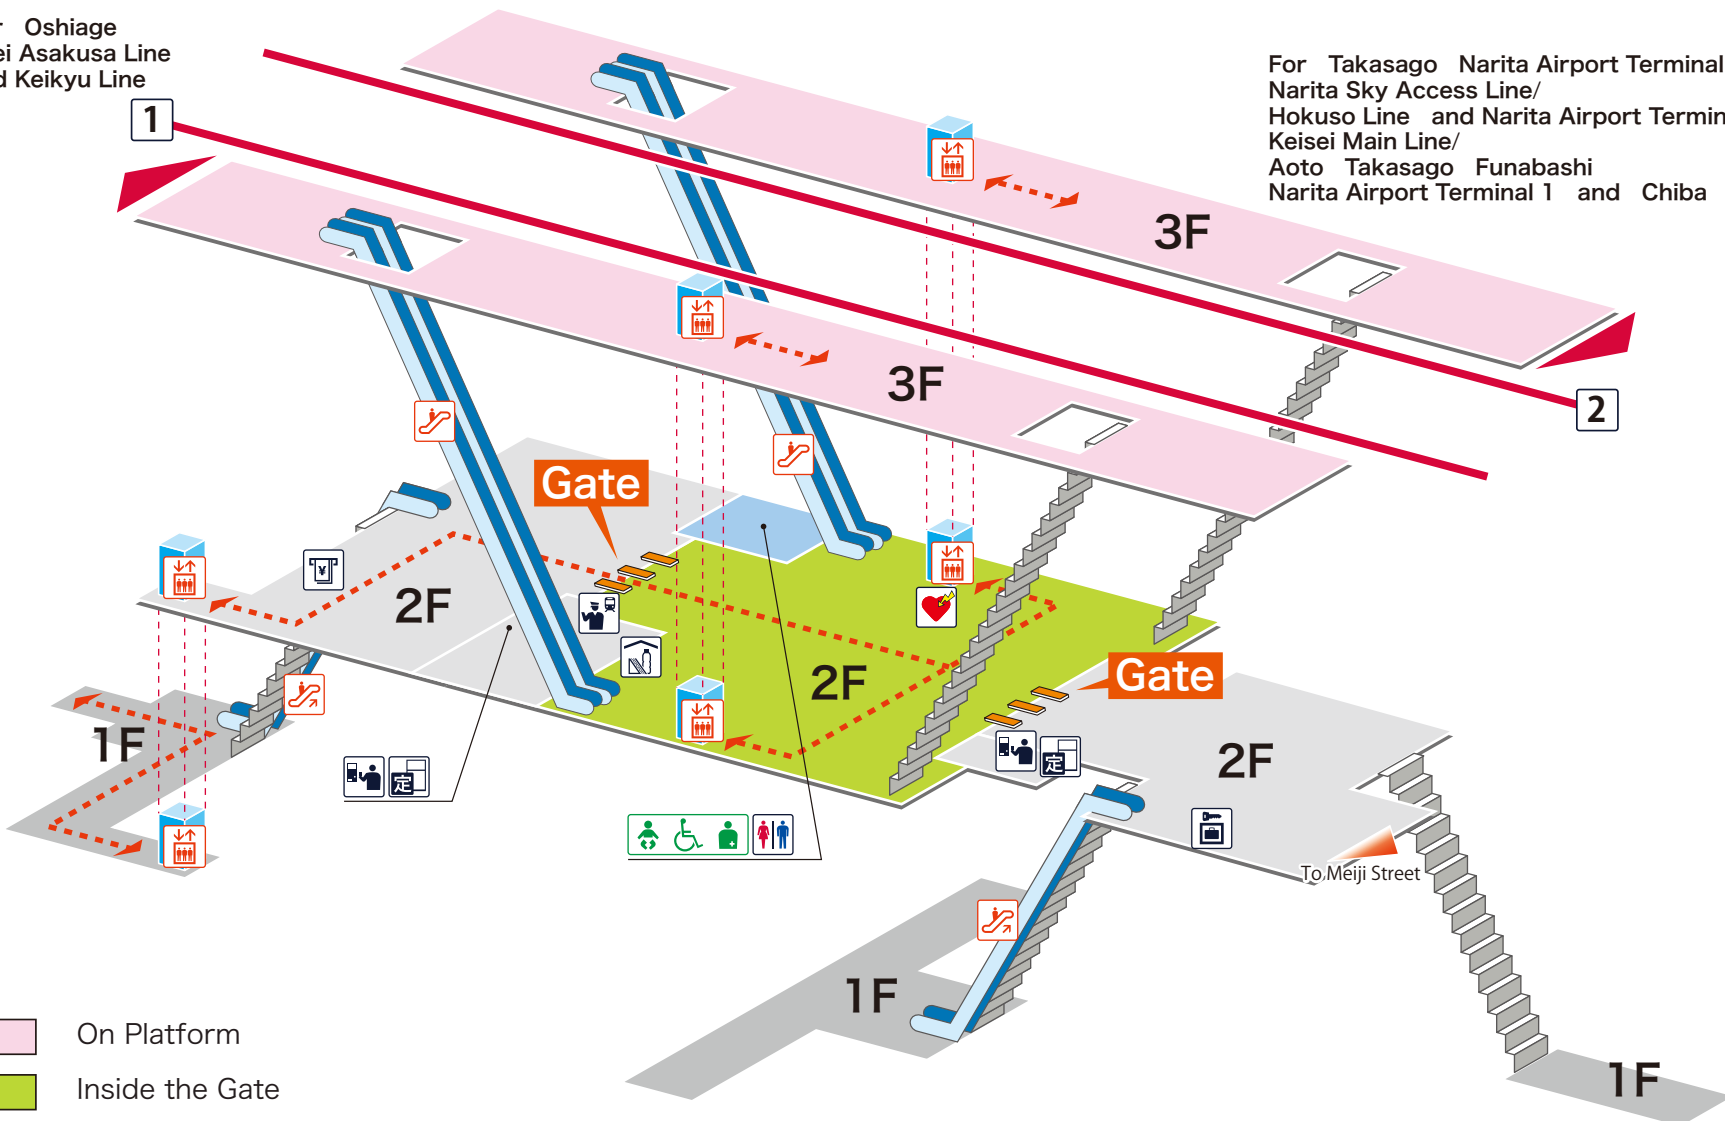

- 1 For Oshiage Toei Asakusa Line and Keiyou Line
- 2 For Takasago Narita Airport Terminal 1  
Narita Sky Access Line/Hokuso Line and Narita Airport Terminal 1  
Keisei Main Line/Aoto Takasago Funabashi Narita Airport Terminal 1 and Chiba

For Oshiage  
Toei Asakusa Line  
and Keiyou Line

For Takasago Narita Airport Terminal 1  
Narita Sky Access Line/  
Hokuso Line and Narita Airport Terminal 1  
Keisei Main Line/  
Aoto Takasago Funabashi  
Narita Airport Terminal 1 and Chiba

- On Platform
- Inside the Gate
- Outside the Gate
- - - - - Barrier-Free Route

## Legend

- Station Office
- Tickets/  
Fair Adjustment Office
- Commuting Pass  
Ticket Office
- Limited Express  
Ticket Window
- Vending Machine  
for Commuting Pass
- Vending Machine  
for Limited Express Ticket
- Elevator
- Escalator
- Stair Lift
- Slope
- Restroom
- Baby Seat
- Wheelchair Restroom
- Ostomate
- Shop
- Convenience Store
- Waiting Room
- Lost and Found
- Café
- AED  
(Automated External Defibrillator)
- ATM
- Coin Locker
- Bus Stop
- Taxi Stand
- Question & answer
- Information