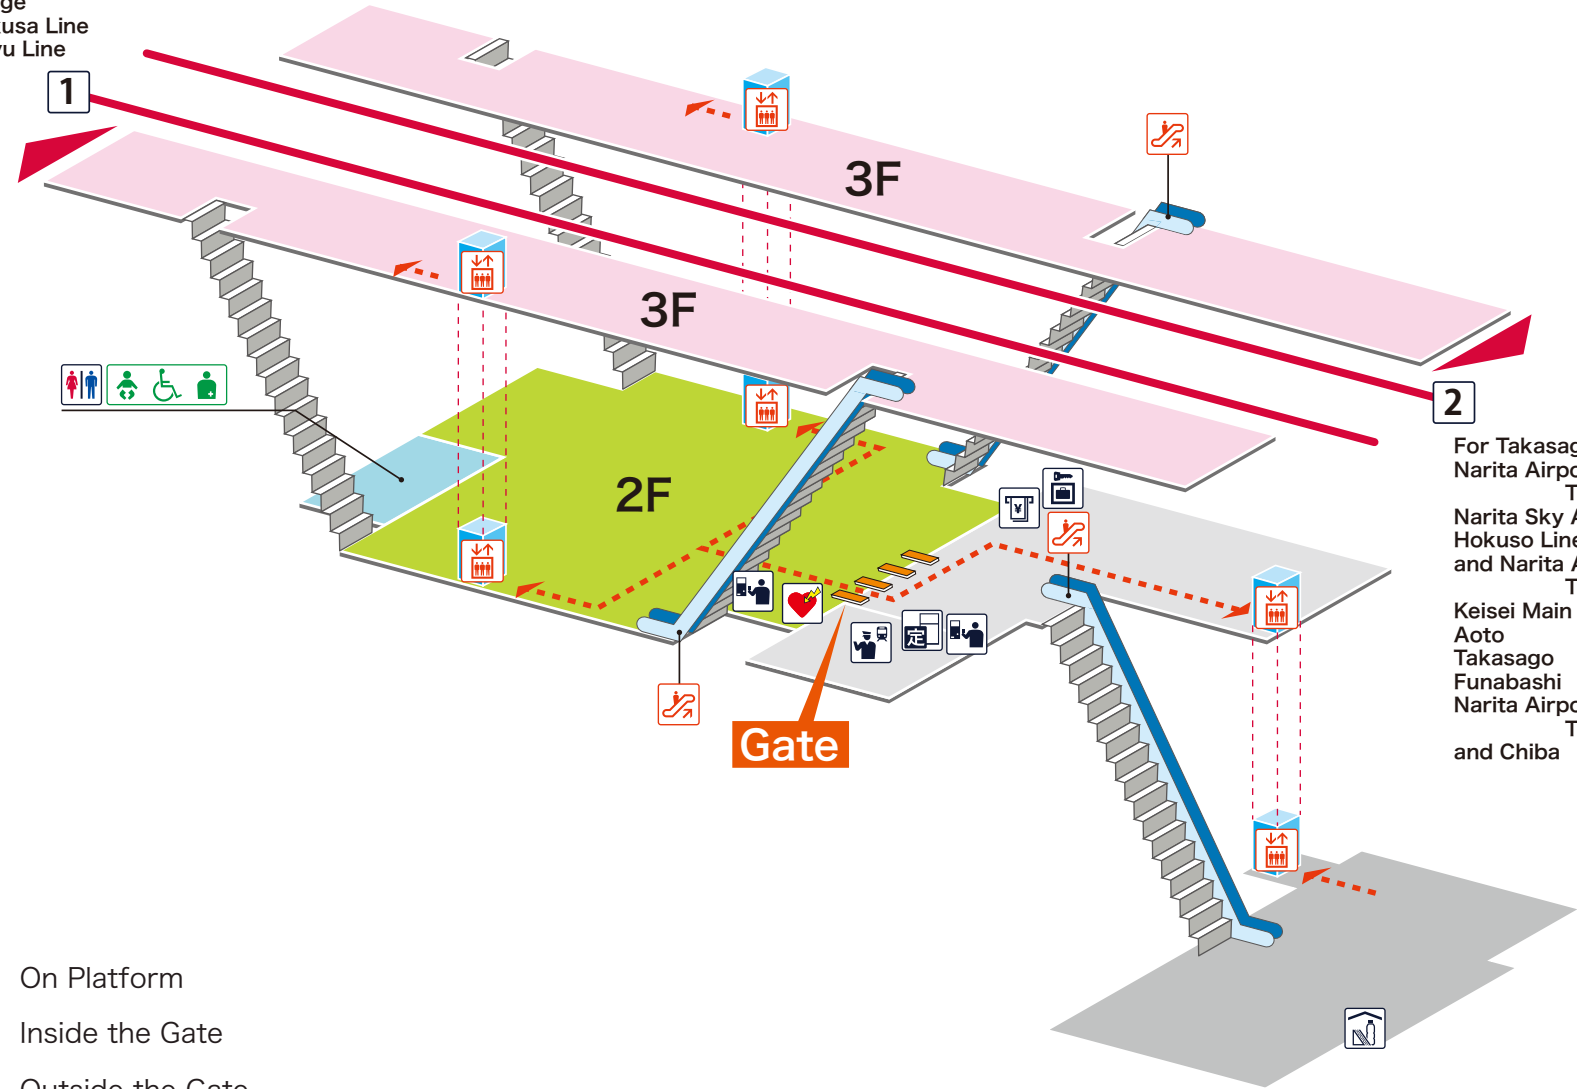

- 1** For Oshiage Toei Asakusa Line and Keikyu Line
- 2** For Takasago Narita Airport Terminal 1 Narita Sky Access Line/Hokuso Line and Narita Airport Terminal 1 Keisei Main Line/Aoto Takasago Funabashi Narita Airport Terminal 1 and Chiba

For Oshiage Toei Asakusa Line and Keikyu Line

For Takasago Narita Airport Terminal 1 Narita Sky Access Line/Hokuso Line and Narita Airport Terminal 1 Keisei Main Line/Aoto Takasago Funabashi Narita Airport Terminal 1 and Chiba

- On Platform
- Inside the Gate
- Outside the Gate
- ⬅️ ⋯ ⬆️ ⋯ ⬅️ Barrier-Free Route

Legend

- Station Office
- Tickets/Fair Adjustment Office
- Commuting Pass Ticket Office
- Limited Express Ticket Window
- Vending Machine for Commuting Pass
- Vending Machine for Limited Express Ticket
- Elevator
- Escalator
- Stair Lift
- Slope
- Restroom
- Baby Seat
- Wheelchair Restroom
- Ostomate
- Shop
- Convenience Store
- Waiting Room
- Lost and Found
- Café
- AED (Automated External Defibrillator)
- ATM
- Coin Locker
- Bus Stop
- Taxi Stand
- Question & answer
- Information