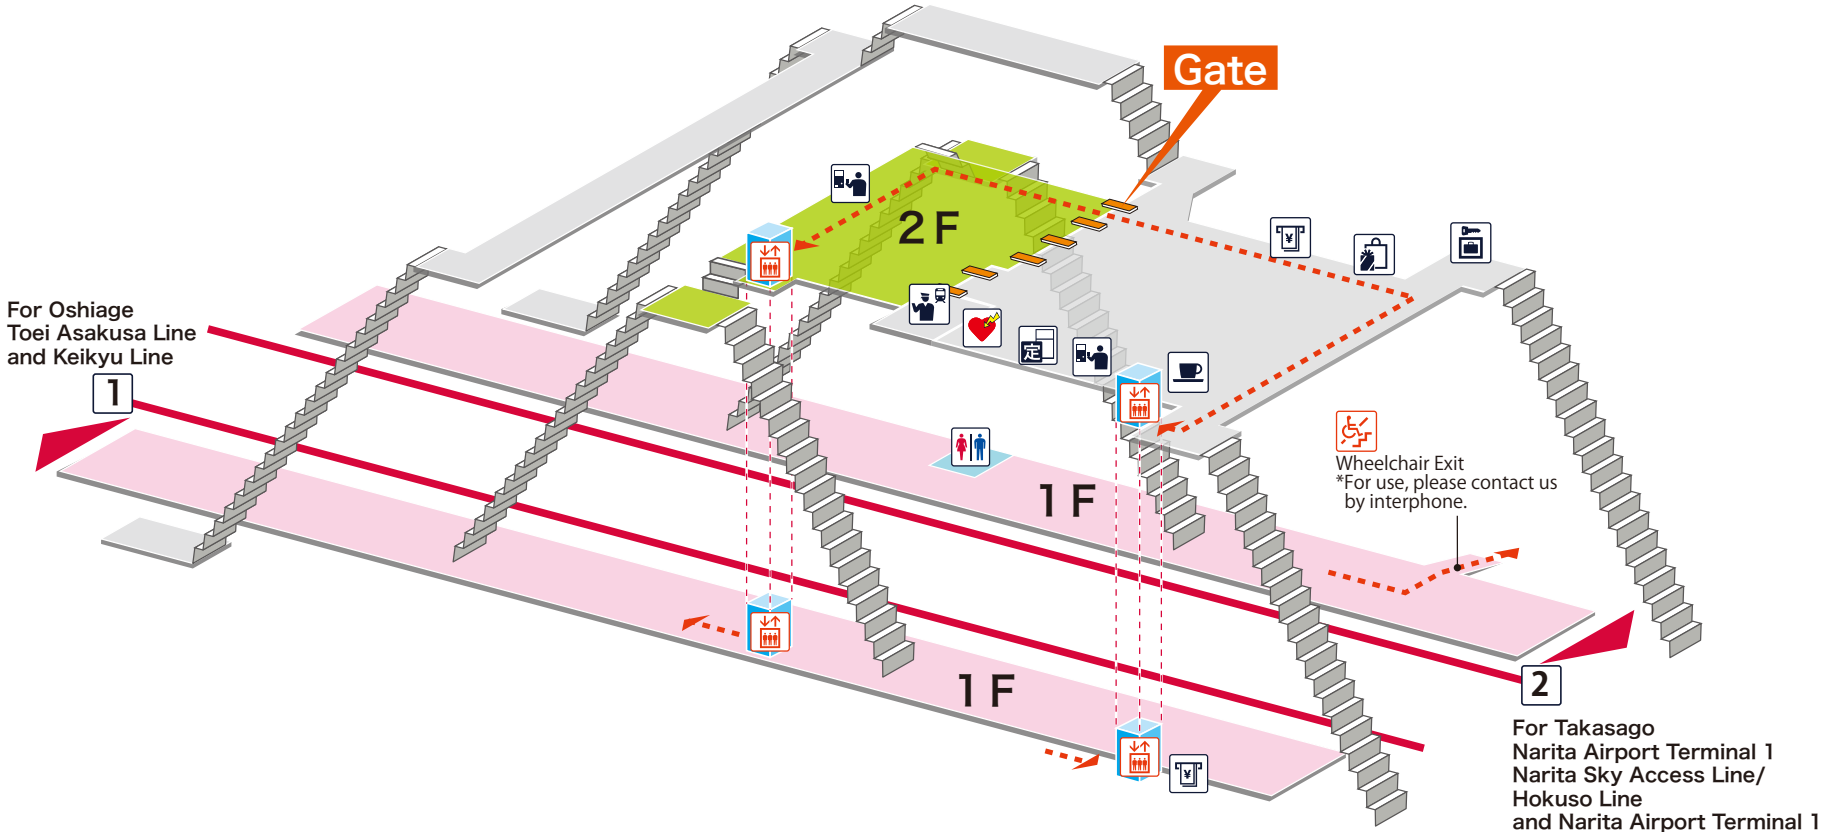

- 1 For Oshiage Toei Asakusa Line and Keikyu Line
- 2 For Takasago Narita Airport Terminal 1 Narita Sky Access Line/Hokuso Line and Narita Airport Terminal 1 Keisei Main Line/Aoto Takasago Funabashi Narita Airport Terminal 1 and Chiba

Legend

- Station Office
- Tickets/Fair Adjustment Office
- Commuting Pass Ticket Office
- Limited Express Ticket Window
- Vending Machine for Commuting Pass
- Vending Machine for Limited Express Ticket
- Elevator
- Escalator
- Stair Lift
- Slope
- Restroom
- Baby Seat
- Wheelchair Restroom
- Ostomate
- Shop
- Convenience Store
- Waiting Room
- Lost and Found
- Café
- AED (Automated External Defibrillator)
- ATM
- Coin Locker
- Bus Stop
- Taxi Stand
- Question & answer
- Information

- On Platform
- Inside the Gate
- Outside the Gate
- Barrier-Free Route