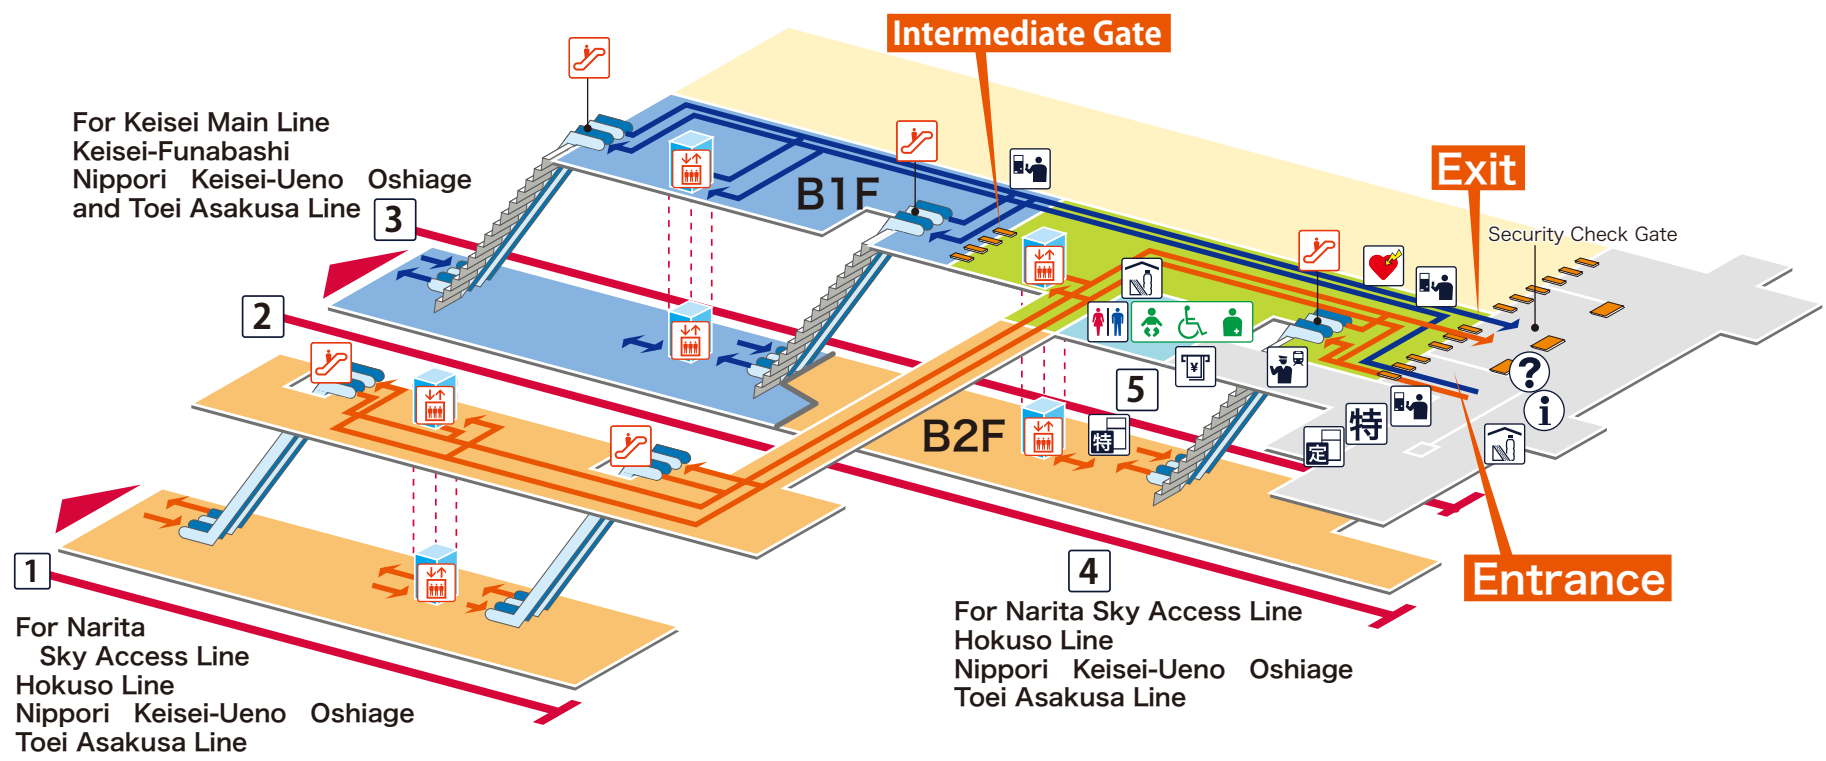

1 4 5 For Narita Sky Access Line Hokuso Line
Nippori Keisei-Ueno Oshiage Toei Asakusa Line

2 3 For Keisei Main Line Keisei-Funabashi Nippori Keisei-Ueno Oshiage
and Toei Asakusa Line

- Narita Sky Access Line Platform
- Keisei Main Line Platform
- Inside the Gate
- Outside the Gate
- Narita Sky Access Line
- Keisei Main Line

Legend

- Station Office
- Tickets/
Fair Adjustment Office
- Commuting Pass
Ticket Office
- 特 Limited Express
Ticket Window
- Vending Machine
for Commuting Pass
- 特 Vending Machine
for Limited Express Ticket
- Elevator
- Escalator
- Stair Lift
- Slope
- Restroom
- Baby Seat
- Wheelchair Restroom
- Ostomate
- Shop
- Convenience Store
- Waiting Room
- Lost and Found
- Café
- AED
(Automated External Defibrillator)
- ATM
- Coin Locker
- Bus Stop
- TAXI Taxi Stand
- ? Question & answer
- i Information