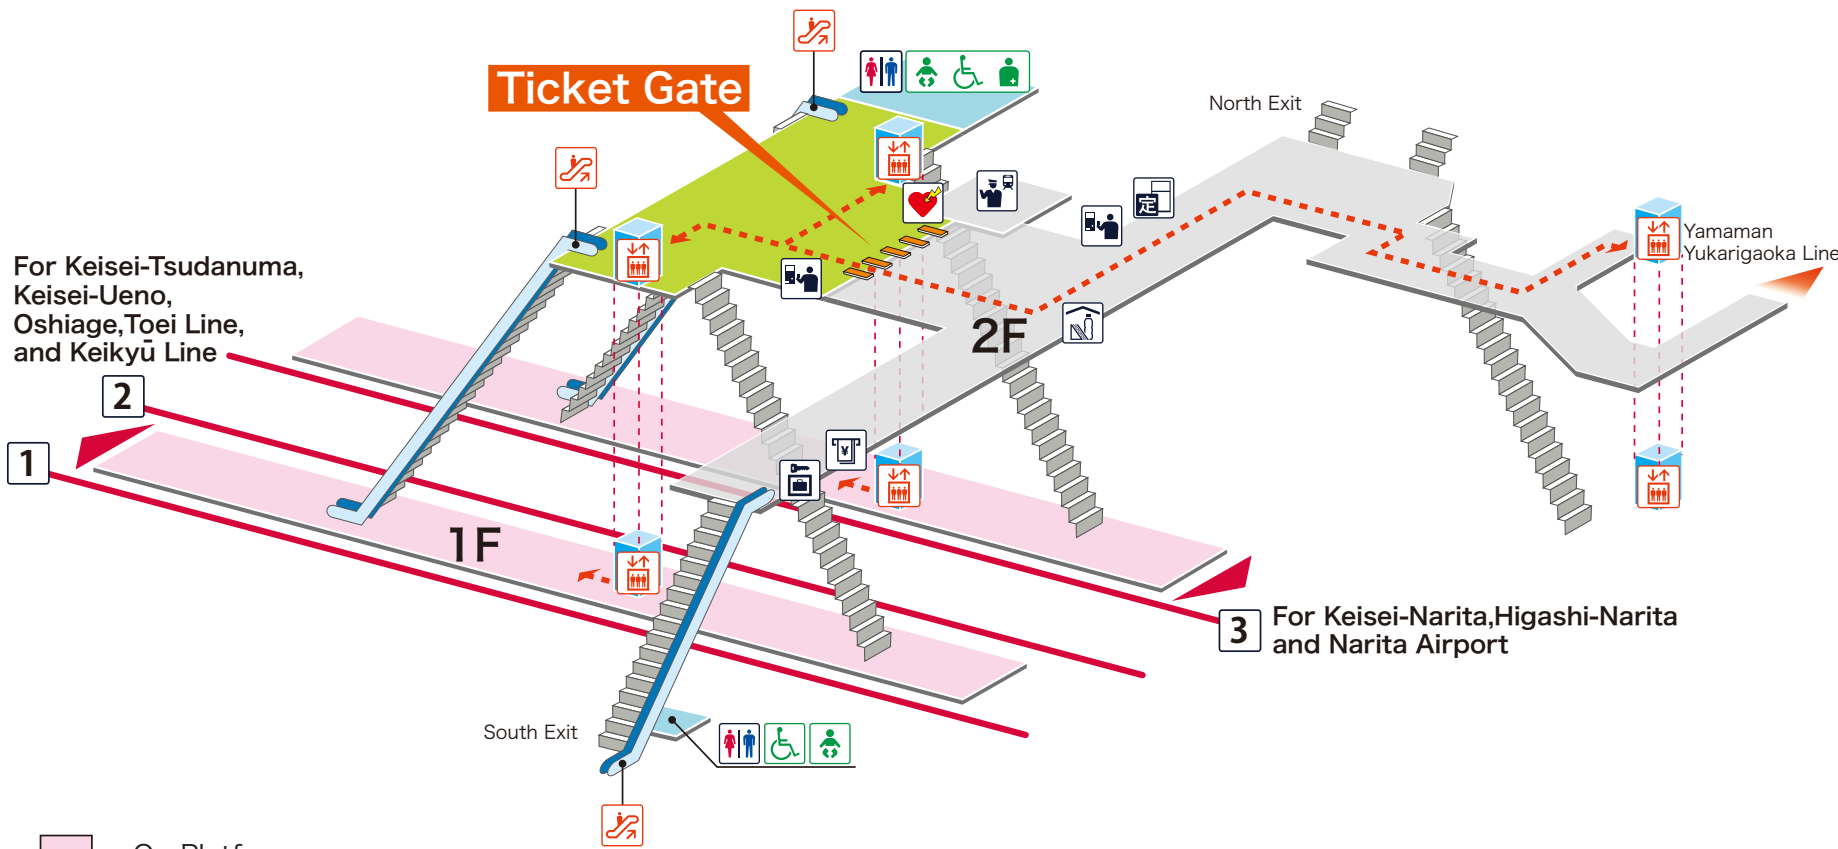

- 1** **2** Keisei Main Line For Keisei-Tsudanuma, Keisei-Ueno, Oshiage, Toei Line, and Keikyū Line
- 3** Keisei Main Line For Keisei-Narita, Higashi-Narita and Narita Airport

- ### Legend
- Station Office
 - Tickets/Fair Adjustment Office
 - Commuting Pass Ticket Office
 - Limited Express Ticket Window
 - Vending Machine for Commuting Pass
 - Vending Machine for Limited Express Ticket
 - Elevator
 - Escalator
 - Stair Lift
 - Slope
 - Restroom
 - Baby Seat
 - Wheelchair Restroom
 - Ostomate
 - Shop
 - Convenience Store
 - Waiting Room
 - Lost and Found
 - Café
 - AED (Automated External Defibrillator)
 - ATM
 - Coin Locker
 - Bus Stop
 - Taxi Stand
 - Question & answer
 - Information

- On Platform
- Inside Ticket Gate
- Outside Ticket Gate
- Barrier-Free Route