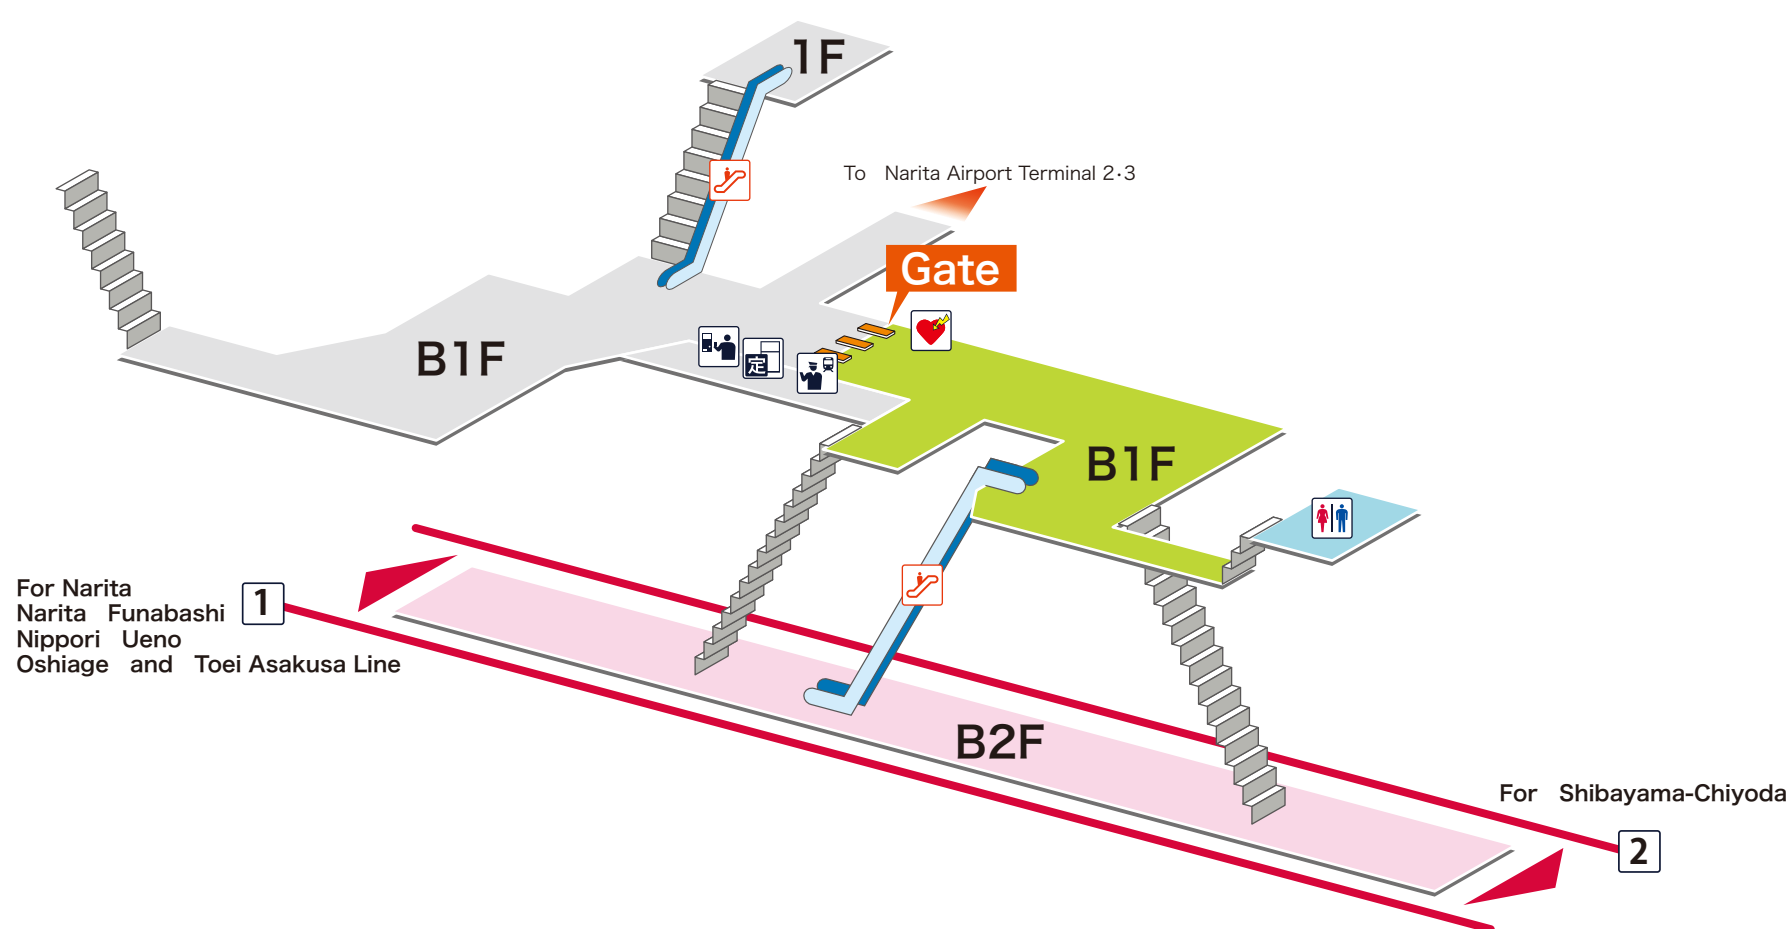

- 1** For Narita
Narita Funabashi Nippori Ueno Oshiage
and Toei Asakusa Line
- 2** For Shibayama-Chiyoda

Legend

- Station Office
- Tickets/Fair Adjustment Office
- Commuting Pass Ticket Office
- Limited Express Ticket Window
- Vending Machine for Commuting Pass
- Vending Machine for Limited Express Ticket
- Elevator
- Escalator
- Stair Lift
- Slope
- Restroom
- Baby Seat
- Wheelchair Restroom
- Ostomate
- Shop
- Convenience Store
- Waiting Room
- Lost and Found
- Café
- AED (Automated External Defibrillator)
- ATM
- Coin Locker
- Bus Stop
- Taxi Stand
- Question & answer
- Information

- On Platform
- Inside the Gate
- Outside the Gate
- Barrier-Free Route