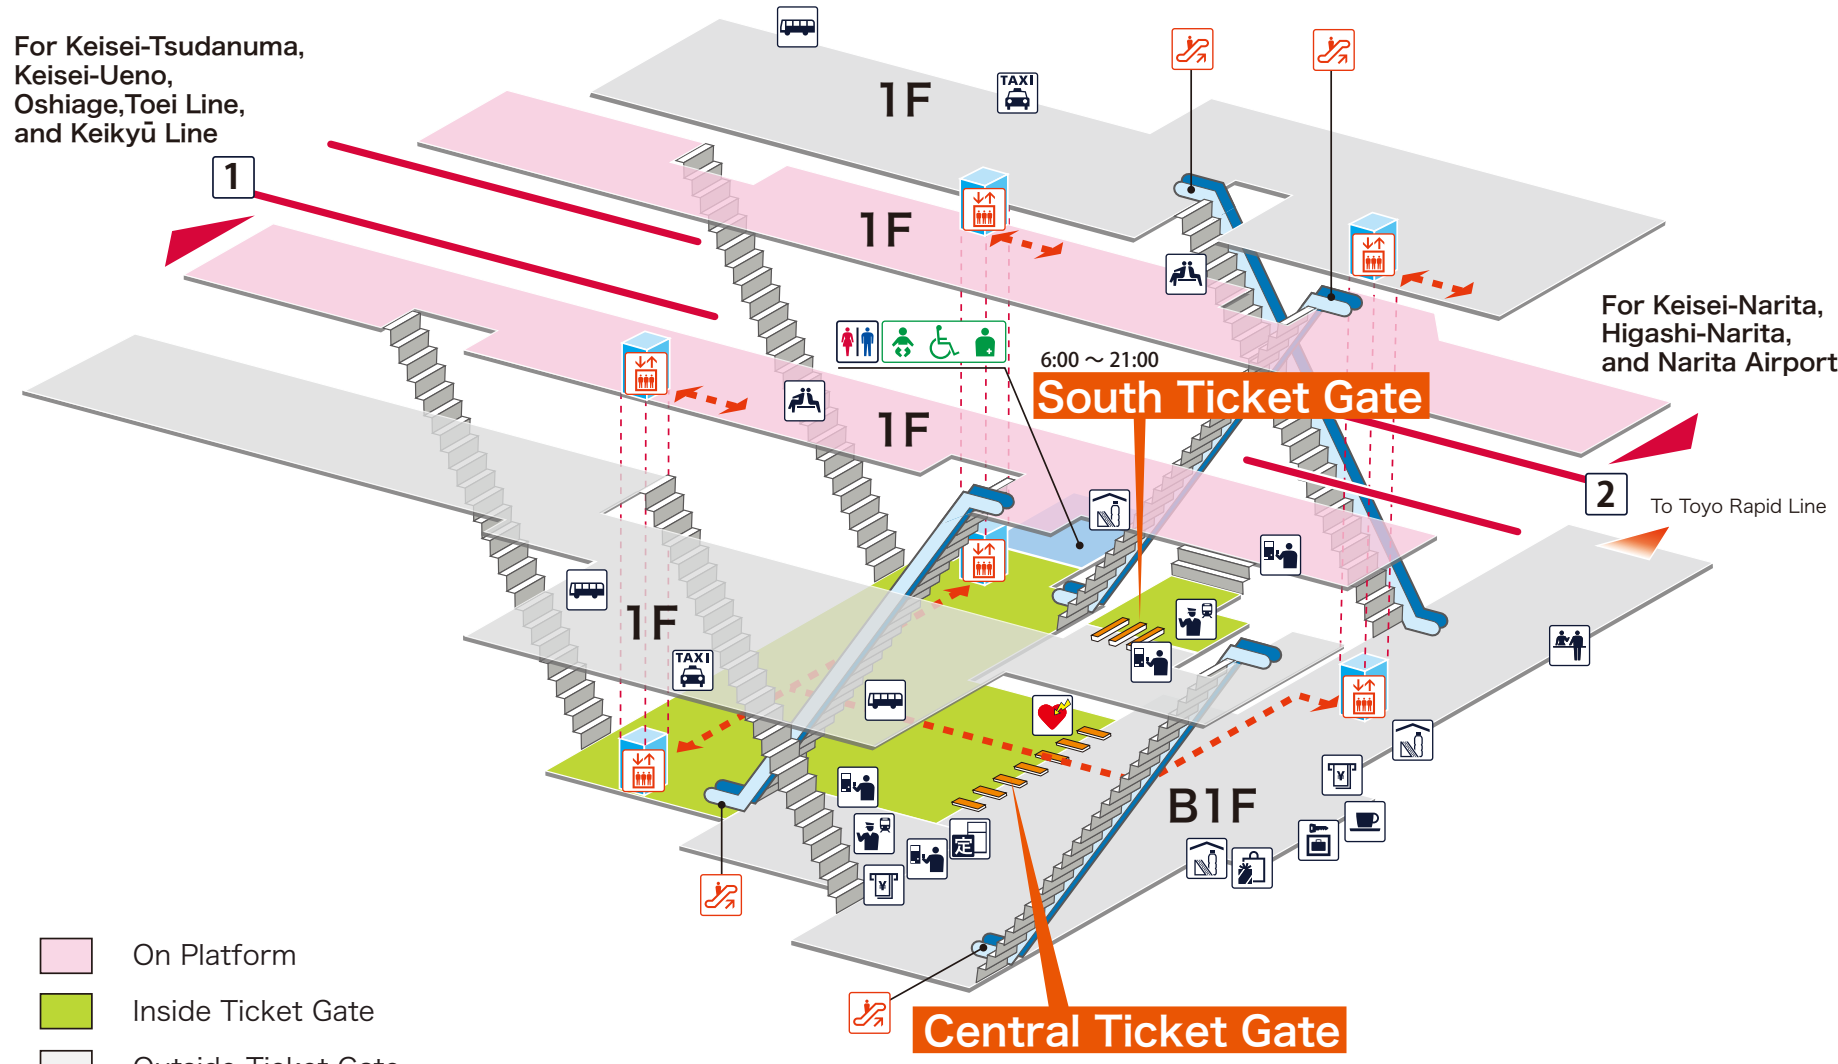

- 1 Keisei Main Line For Keisei-Tsudanuma, Keisei-Ueno, Oshiage, Toei Line and Keikyū Line
- 2 Keisei Main Line For Keisei-Narita, Higashi-Narita and Narita Airport

Legend

- Station Office
- Tickets/Fair Adjustment Office
- Commuting Pass Ticket Office
- Limited Express Ticket Window
- Vending Machine for Commuting Pass
- Vending Machine for Limited Express Ticket
- Elevator
- Escalator
- Stair Lift
- Slope
- Restroom
- Baby Seat
- Wheelchair Restroom
- Ostomate
- Shop
- Convenience Store
- Waiting Room
- Lost and Found
- Café
- AED (Automated External Defibrillator)
- ATM
- Coin Locker
- Bus Stop
- Taxi Stand
- Question & answer
- Information

For Keisei-Tsudanuma, Keisei-Ueno, Oshiage, Toei Line, and Keikyū Line

For Keisei-Narita, Higashi-Narita, and Narita Airport

- On Platform
- Inside Ticket Gate
- Outside Ticket Gate
- Barrier-Free Route