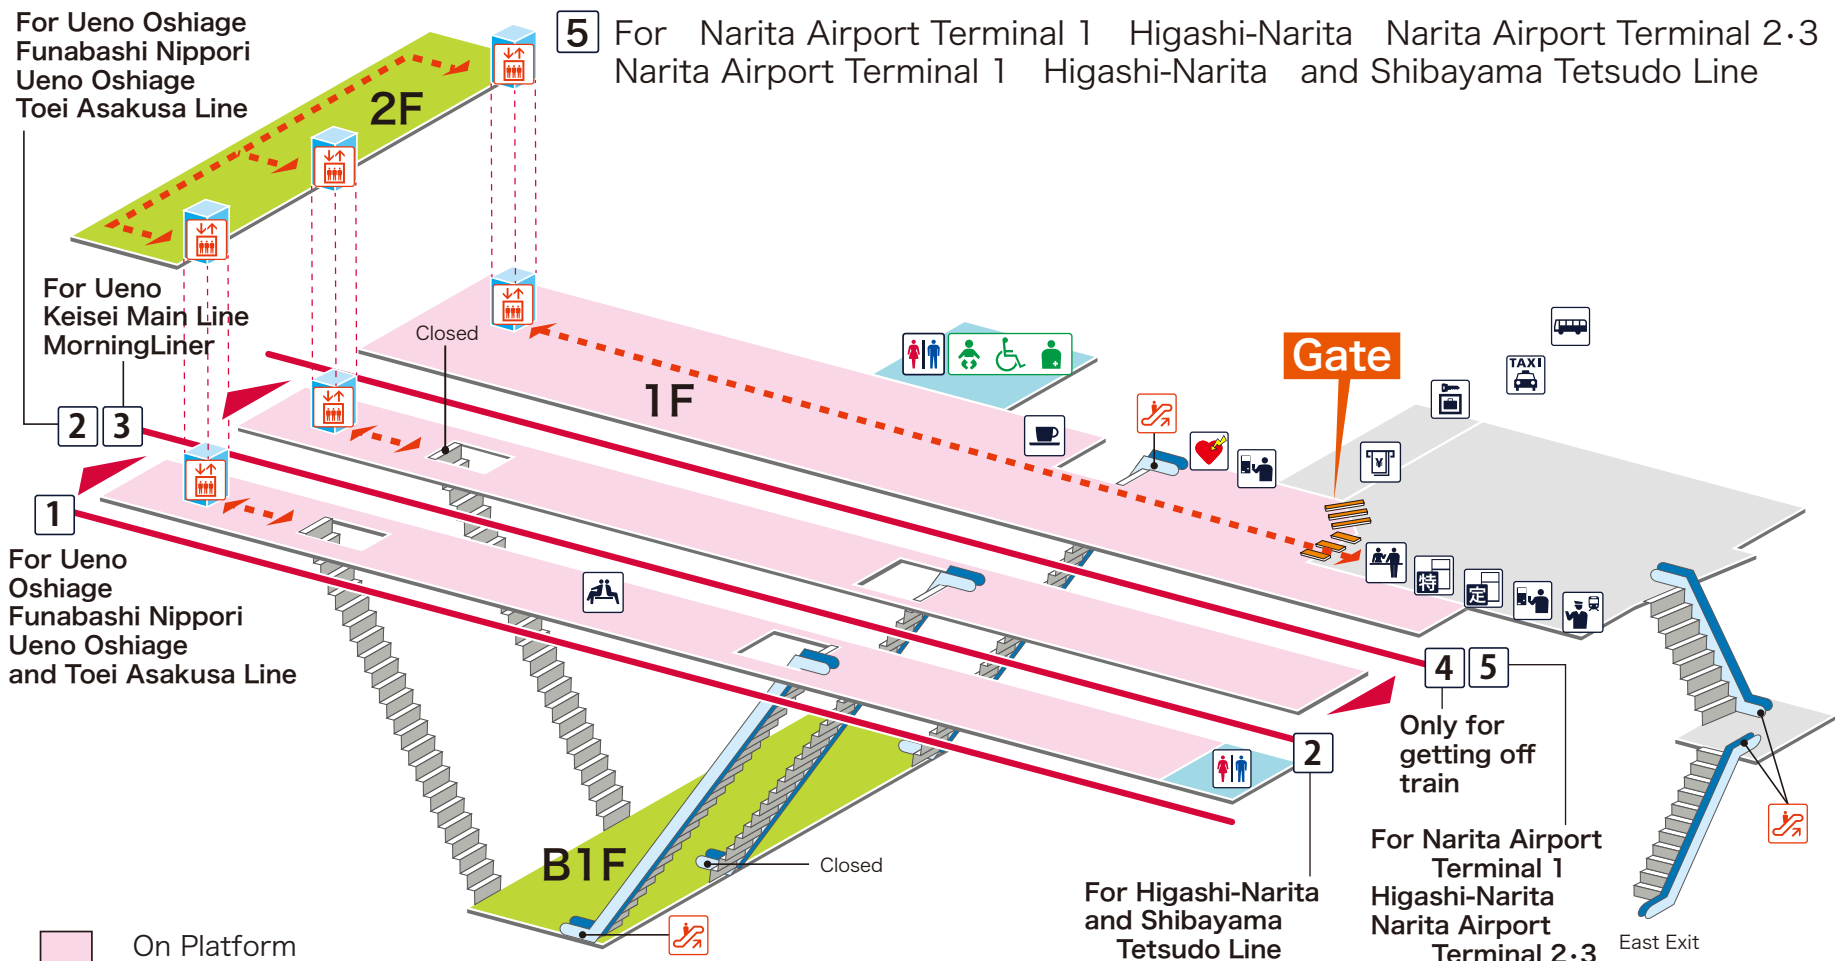

- 1** For Ueno Oshiage Funabashi Nippori Ueno Oshiage and Toei Asakusa Line
- 2** For Ueno Oshiage Higashi-Narita Funabashi Nippori Ueno Oshiage Toei Asakusa Line and Shibayama Tetsudo Line
- 3** For Ueno Keisei Main Line MorningLiner
- 4** Only for getting off train
- 5** For Narita Airport Terminal 1 Higashi-Narita Narita Airport Terminal 2.3 Narita Airport Terminal 1 Higashi-Narita and Shibayama Tetsudo Line

For Ueno Oshiage
Funabashi Nippori
Ueno Oshiage
Toei Asakusa Line

For Ueno
Keisei Main Line
MorningLiner

For Ueno
Oshiage
Funabashi Nippori
Ueno Oshiage
and Toei Asakusa Line

For Higashi-Narita
and Shibayama
Tetsudo Line

For Narita Airport
Terminal 1
Higashi-Narita
Narita Airport
Terminal 2.3
Narita Airport
Terminal 1
Higashi-Narita
and Shibayama
Tetsudo Line

- On Platform
- Inside the Gate
- Outside the Gate
- <- - - - -> Barrier-Free Route

Legend

-  Station Office
-  Tickets/
Fair Adjustment Office
-  Commuting Pass
Ticket Office
-  特 Limited Express
Ticket Window
-  Vending Machine
for Commuting Pass
-  特 Vending Machine
for Limited Express Ticket
-  Elevator
-  Escalator
-  Stair Lift
-  Slope
-  Restroom
-  Baby Seat
-  Wheelchair Restroom
-  Ostomate
-  Shop
-  Convenience Store
-  Waiting Room
-  Lost and Found
-  Café
-  AED
(Automated External Defibrillator)
-  ATM
-  Coin Locker
-  Bus Stop
-  TAXI Taxi Stand
-  ? Question & answer
-  i Information