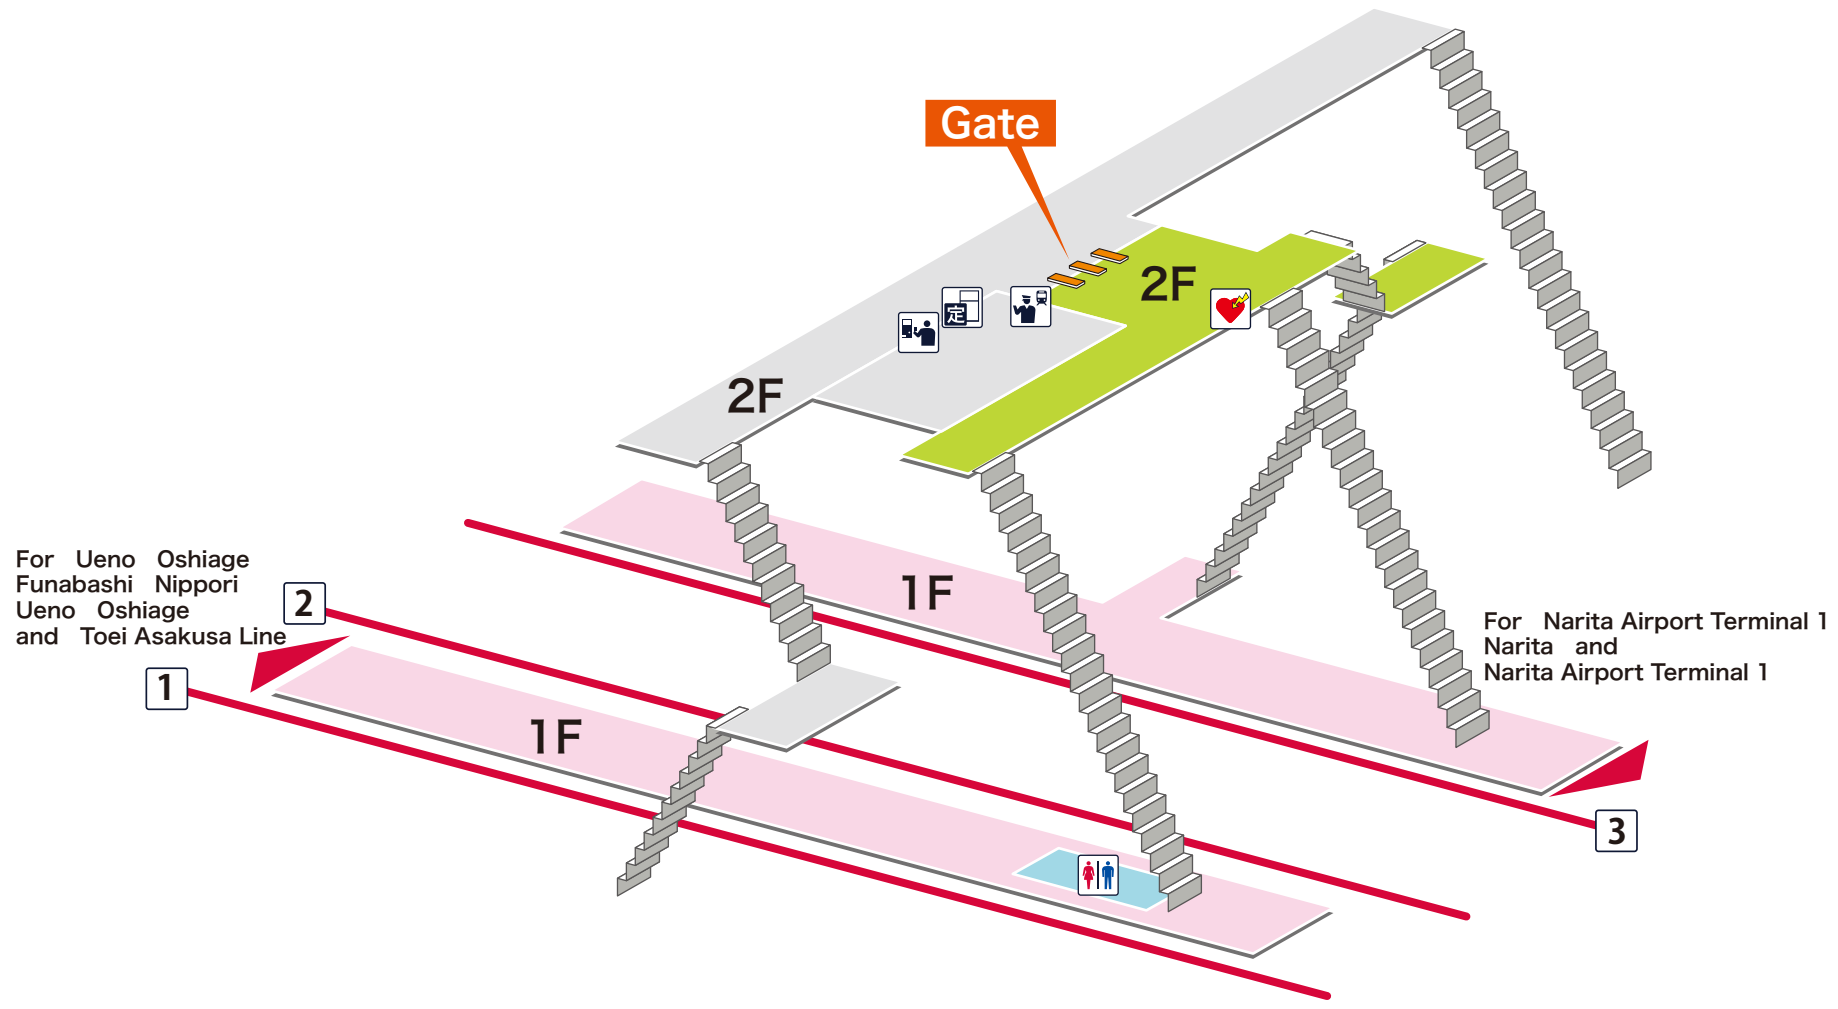

- 1** **2** For Ueno Oshiage
Funabashi Nippori Ueno Oshiage and Toei Asakusa Line
- 3** For Narita Airport Terminal 1
Narita and Narita Airport Terminal 1

For Ueno Oshiage
Funabashi Nippori
Ueno Oshiage
and Toei Asakusa Line

For Narita Airport Terminal 1
Narita and
Narita Airport Terminal 1

- On Platform
- Inside the Gate
- Outside the Gate
- Barrier-Free Route

Legend

- Station Office
- Tickets/
Fair Adjustment Office
- Commuting Pass
Ticket Office
- 特 Limited Express
Ticket Window
- Vending Machine
for Commuting Pass
- 特 Vending Machine
for Limited Express Ticket
- Elevator
- Escalator
- Stair Lift
- Slope
- Restroom
- Baby Seat
- Wheelchair Restroom
- Ostomate
- Shop
- Convenience Store
- Waiting Room
- Lost and Found
- Café
- AED
(Automated External Defibrillator)
- ATM
- Coin Locker
- Bus Stop
- TAXI Taxi Stand
- ? Question & answer
- i Information