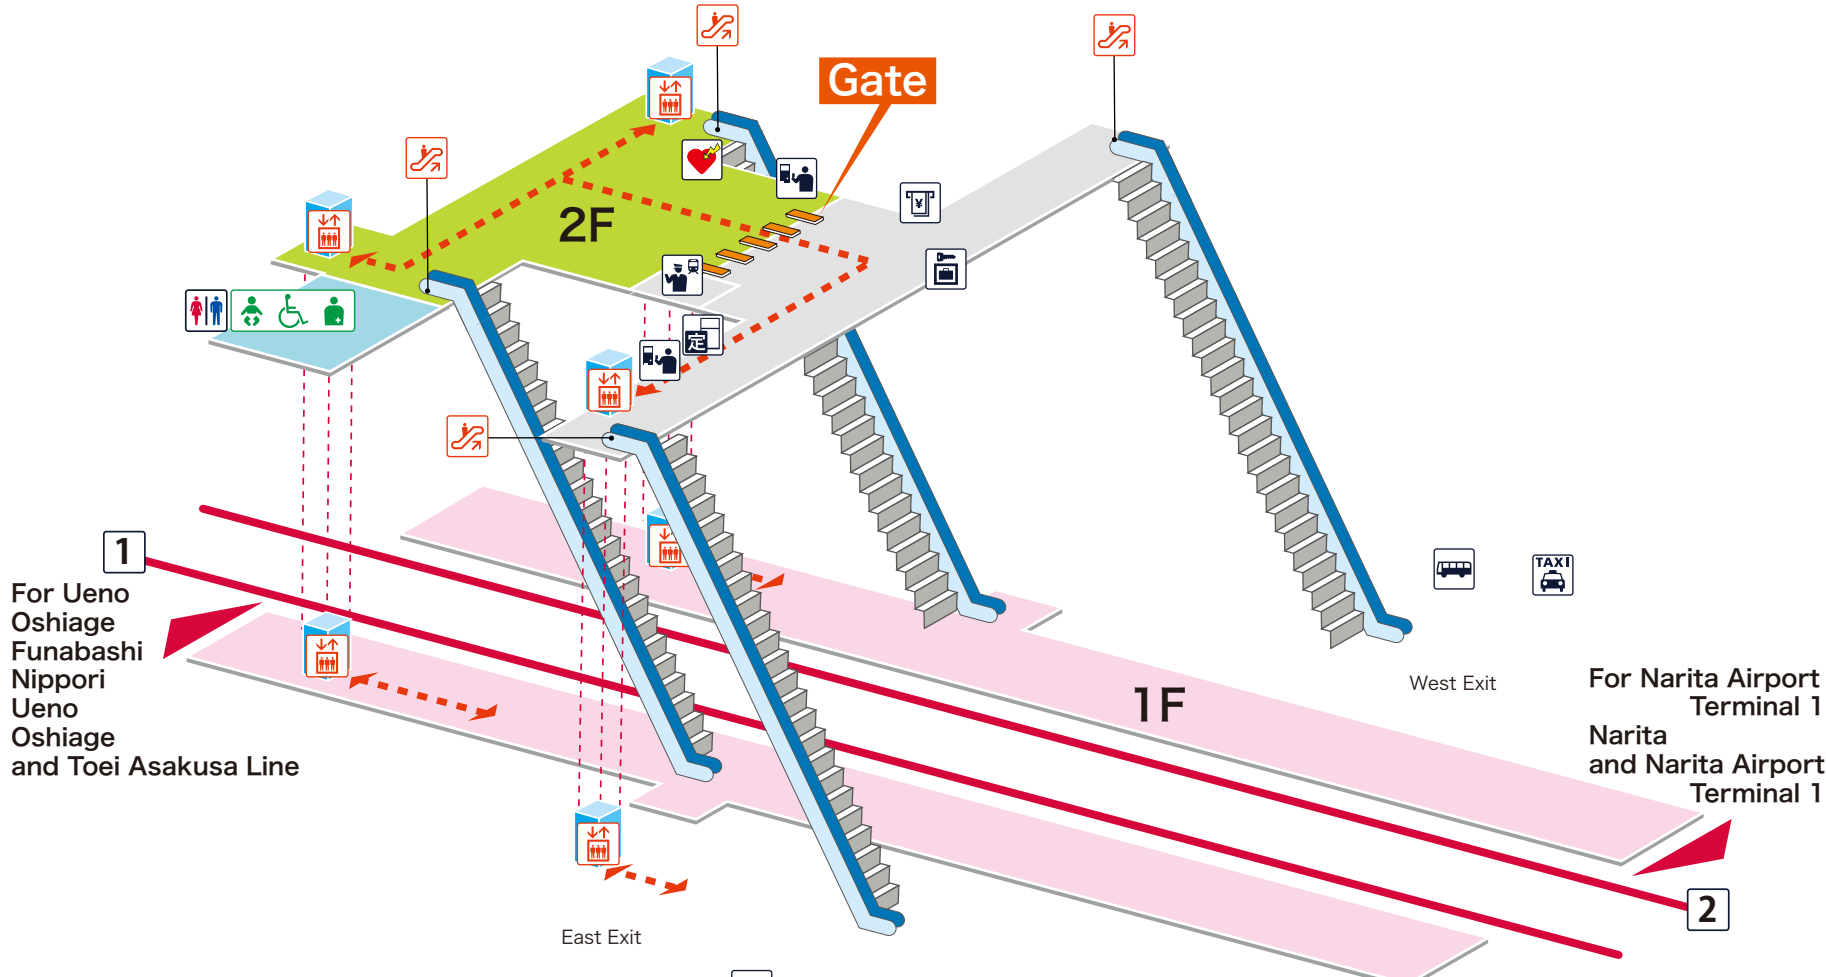

- 1 For Ueno Oshiage Funabashi Nippori Ueno Oshiage and Toei Asakusa Line
- 2 For Narita Airport Terminal 1 Narita and Narita Airport Terminal 1

- On Platform
- Inside the Gate
- Outside the Gate
- Barrier-Free Route

## Legend

- Station Office
- Tickets/Fair Adjustment Office
- Commuting Pass Ticket Office
- Limited Express Ticket Window
- Vending Machine for Commuting Pass
- Vending Machine for Limited Express Ticket
- Elevator
- Escalator
- Stair Lift
- Slope
- Restroom
- Baby Seat
- Wheelchair Restroom
- Ostomate
- Shop
- Convenience Store
- Waiting Room
- Lost and Found
- Café
- AED (Automated External Defibrillator)
- ATM
- Coin Locker
- Bus Stop
- Taxi Stand
- Question & answer
- Information