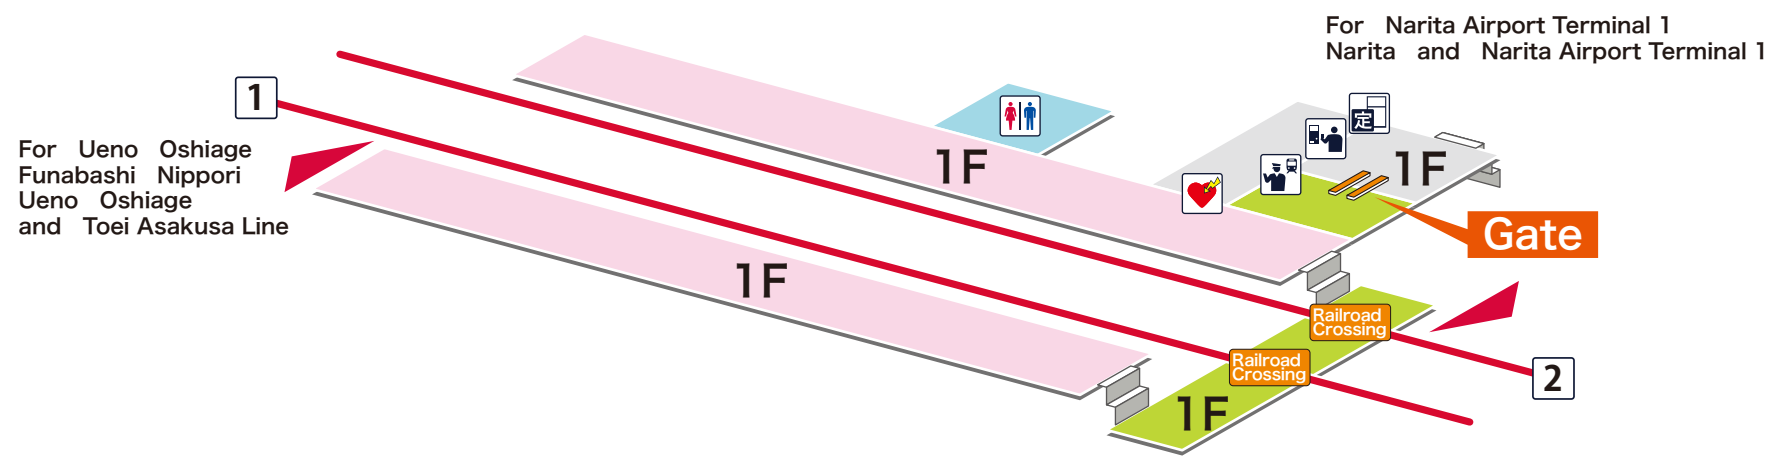

- 1 For Ueno Oshiage
Funabashi Nippori Ueno Oshiage
and Toei Asakusa Line
- 2 For Narita Airport Terminal 1
Narita and Narita Airport Terminal 1

Legend

- Station Office
- Tickets/Fair Adjustment Office
- Commuting Pass Ticket Office
- Limited Express Ticket Window
- Vending Machine for Commuting Pass
- Vending Machine for Limited Express Ticket
- Elevator
- Escalator
- Stair Lift
- Slope
- Restroom
- Baby Seat
- Wheelchair Restroom
- Ostomate
- Shop
- Convenience Store
- Waiting Room
- Lost and Found
- Café
- AED (Automated External Defibrillator)
- ATM
- Coin Locker
- Bus Stop
- Taxi Stand
- Question & answer
- Information

- On Platform
- Inside the Gate
- Outside the Gate
- Barrier-Free Route