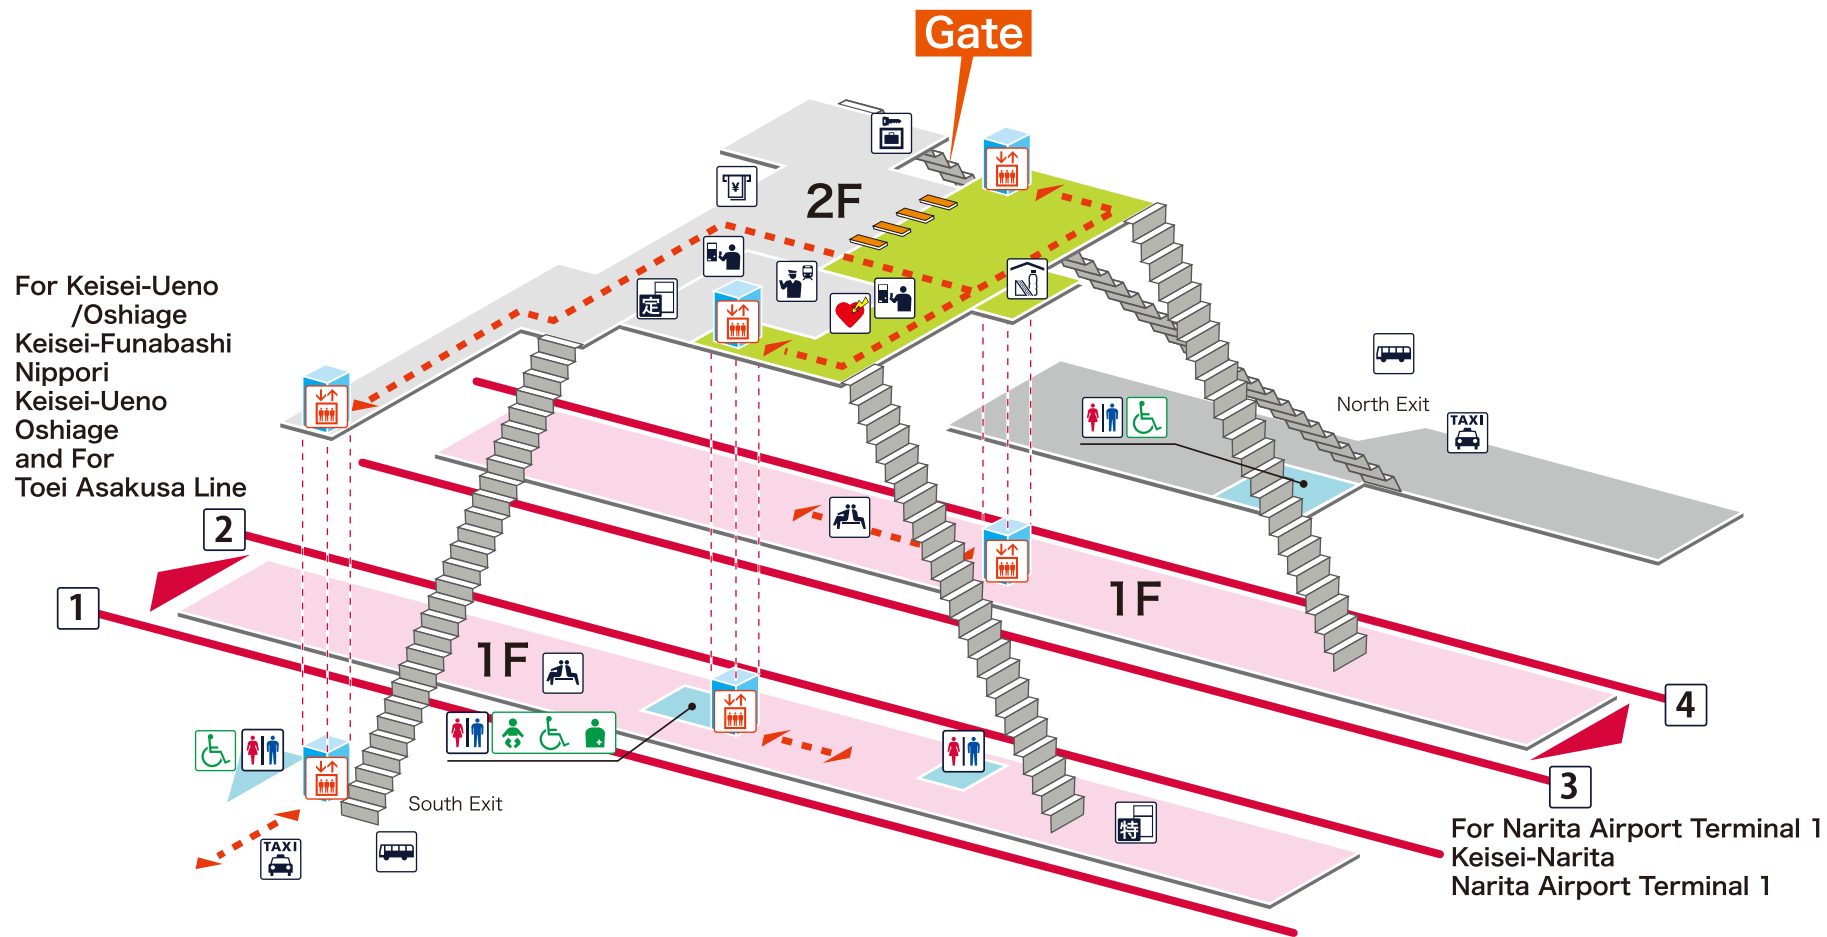

1 2 For Keisei-Ueno/Oshiage Keisei-Funabashi Nippori Keisei-Ueno Oshiage and For Toei Asakusa Line
 3 4 For Narita Airport Terminal 1 Keisei-Narita Narita Airport Terminal 1

- On Platform
- Inside the Gate
- Outside the Gate
- Barrier-Free Route

- ### Legend
- Station Office
 - Tickets/
Fair Adjustment Office
 - Commuting Pass
Ticket Office
 - Limited Express
Ticket Window
 - Vending Machine
for Commuting Pass
 - Vending Machine
for Limited Express Ticket
 - Elevator
 - Escalator
 - Stair Lift
 - Slope
 - Restroom
 - Baby Seat
 - Wheelchair Restroom
 - Ostomate
 - Shop
 - Convenience Store
 - Waiting Room
 - Lost and Found
 - Café
 - AED
(Automated External Defibrillator)
 - ATM
 - Coin Locker
 - Bus Stop
 - Taxi Stand
 - Question & answer
 - Information