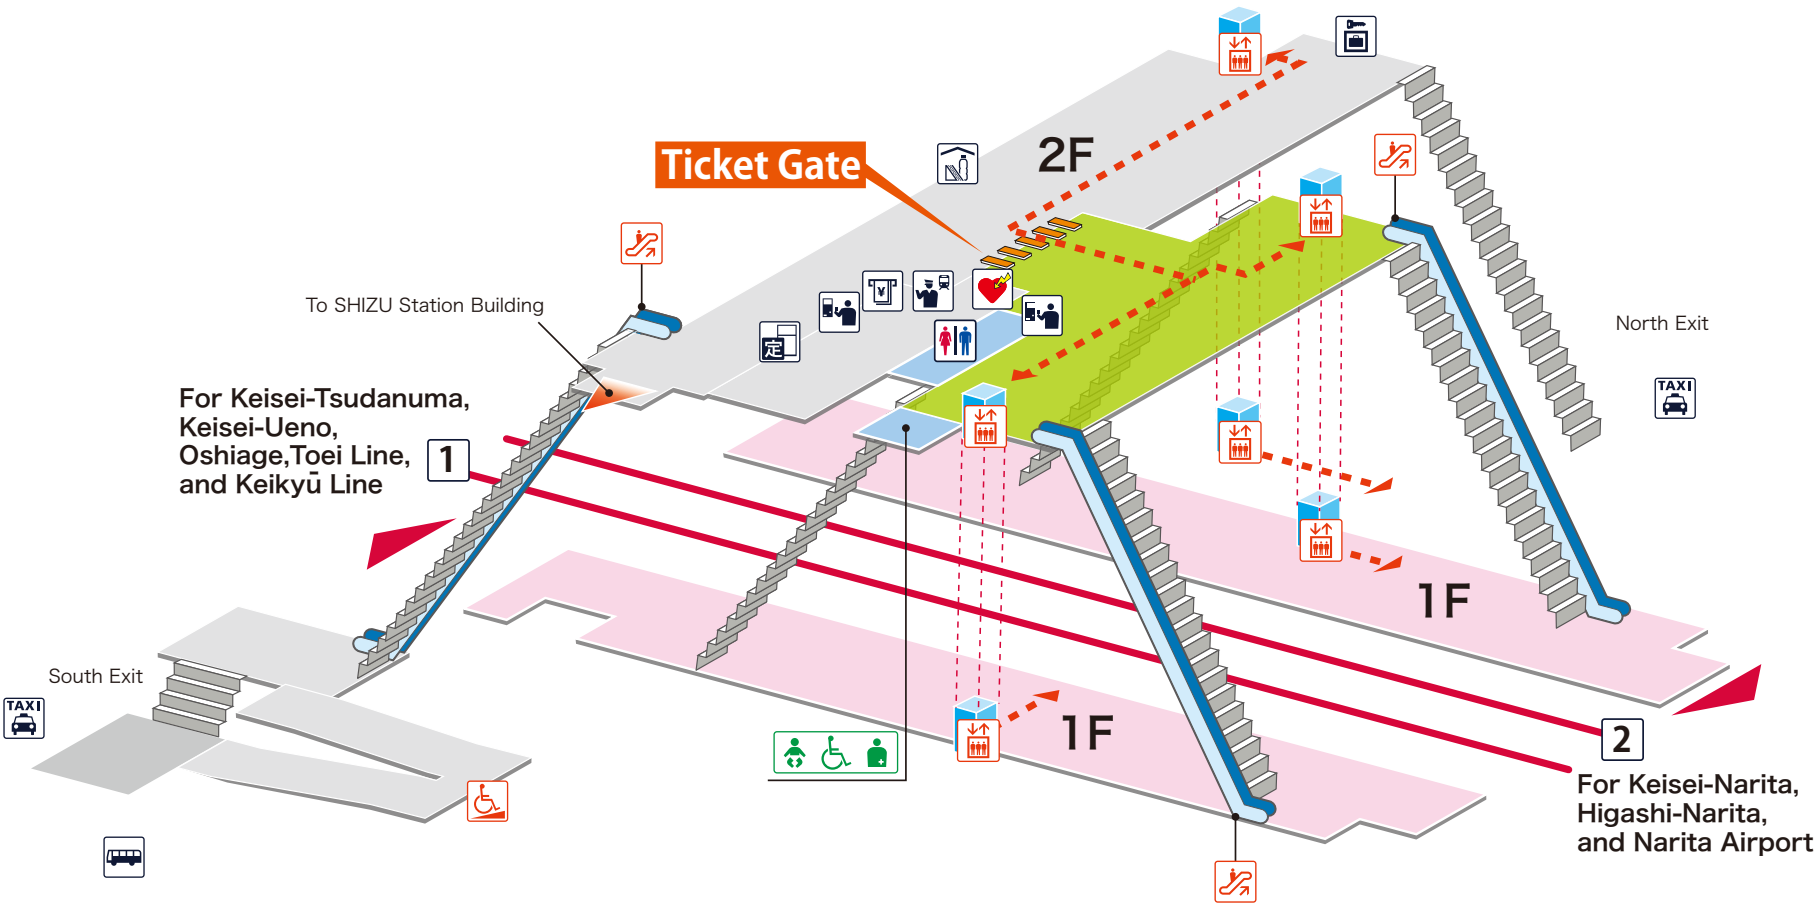

- 1 Keisei Main Line For Keisei-Tsudanuma, Keisei-Ueno, Oshiage, Toei Line and Keikyū Line
- 2 Keisei Main Line For Keisei-Narita, Higashi-Narita and Narita Airport

Legend

- Station Office
- Tickets/Fair Adjustment Office
- Commuting Pass Ticket Office
- Limited Express Ticket Window
- Vending Machine for Commuting Pass
- Vending Machine for Limited Express Ticket
- Elevator
- Escalator
- Stair Lift
- Slope
- Restroom
- Baby Seat
- Wheelchair Restroom
- Ostomate
- Shop
- Convenience Store
- Waiting Room
- Lost and Found
- Café
- AED (Automated External Defibrillator)
- ATM
- Coin Locker
- Bus Stop
- Taxi Stand
- Question & answer
- Information

- On Platform
- Inside Ticket Gate
- Outside Ticket Gate
- Barrier-Free Route