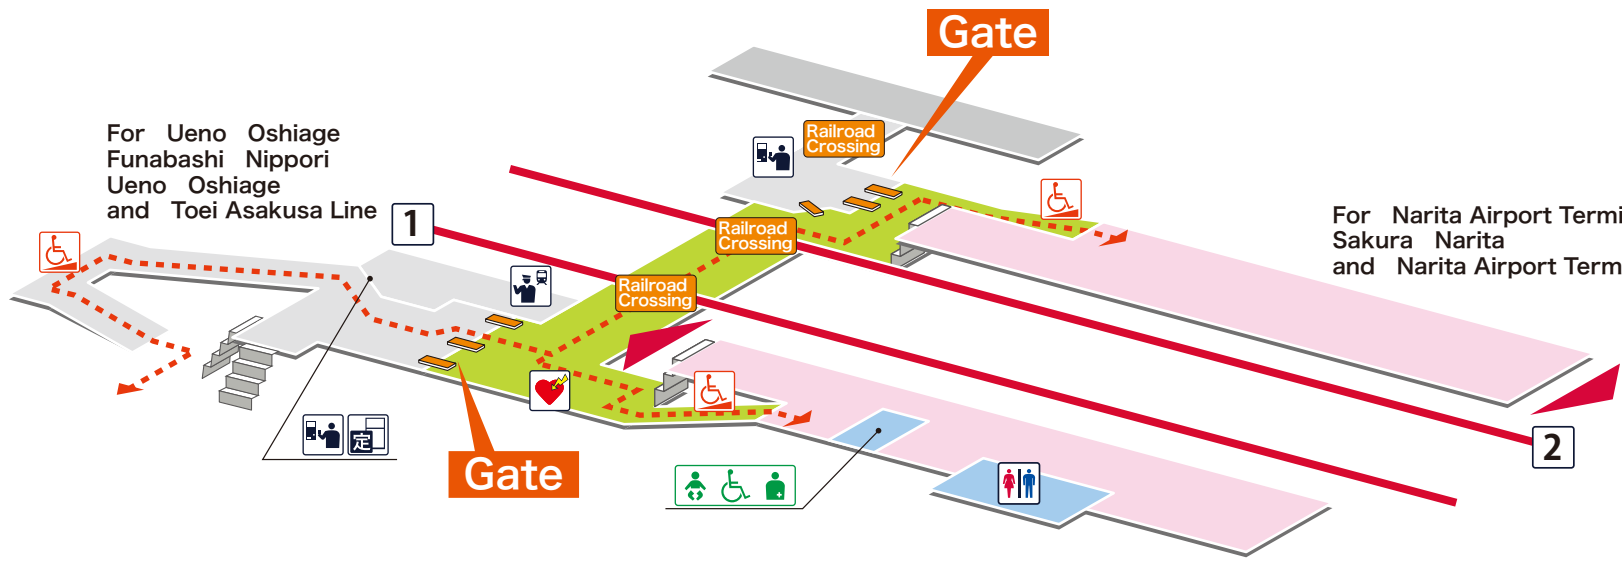

- 1 For Ueno Oshiage  
Funabashi Nippori Ueno Oshiage and Toei Asakusa Line
- 2 For Narita Airport Terminal 1  
Sakura Narita and Narita Airport Terminal 1

Legend

- Station Office
- Tickets/Fair Adjustment Office
- Commuting Pass Ticket Office
- Limited Express Ticket Window
- Vending Machine for Commuting Pass
- Vending Machine for Limited Express Ticket
- Elevator
- Escalator
- Stair Lift
- Slope
- Restroom
- Baby Seat
- Wheelchair Restroom
- Ostomate
- Shop
- Convenience Store
- Waiting Room
- Lost and Found
- Café
- AED (Automated External Defibrillator)
- ATM
- Coin Locker
- Bus Stop
- Taxi Stand
- Question & answer
- Information

- On Platform
- Inside the Gate
- Outside the Gate
- Barrier-Free Route