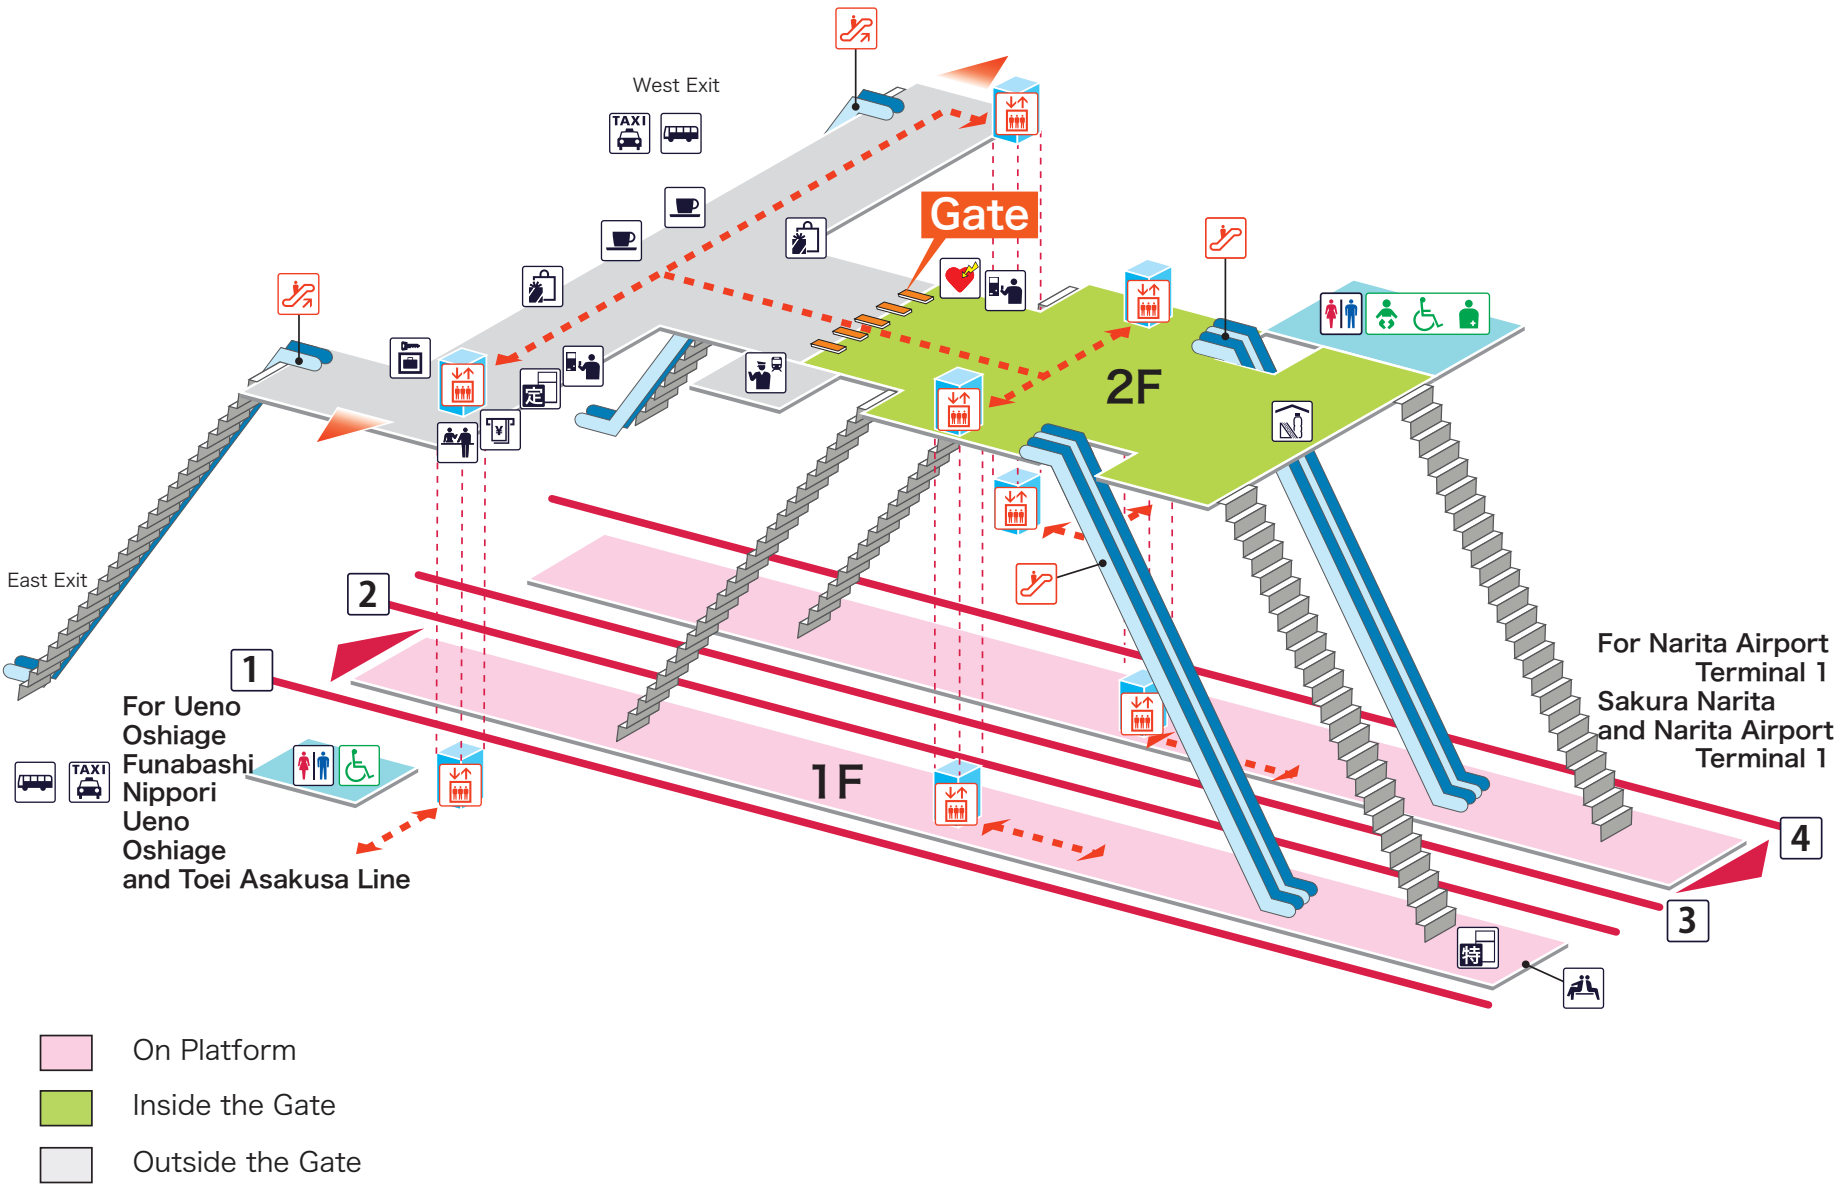

1 2 For Ueno Oshiage Funabashi Nippori Ueno Oshiage and Toei Asakusa Line
3 4 For Narita Airport Terminal 1 Sakura Narita and Narita Airport Terminal 1

Legend

- Station Office
- Tickets/Fair Adjustment Office
- Commuting Pass Ticket Office
- Limited Express Ticket Window
- Vending Machine for Commuting Pass
- Vending Machine for Limited Express Ticket
- Elevator
- Escalator
- Stair Lift
- Slope
- Restroom
- Baby Seat
- Wheelchair Restroom
- Ostomate
- Shop
- Convenience Store
- Waiting Room
- Lost and Found
- Café
- AED (Automated External Defibrillator)
- ATM
- Coin Locker
- Bus Stop
- Taxi Stand
- Question & answer
- Information

- On Platform
- Inside the Gate
- Outside the Gate
- Barrier-Free Route