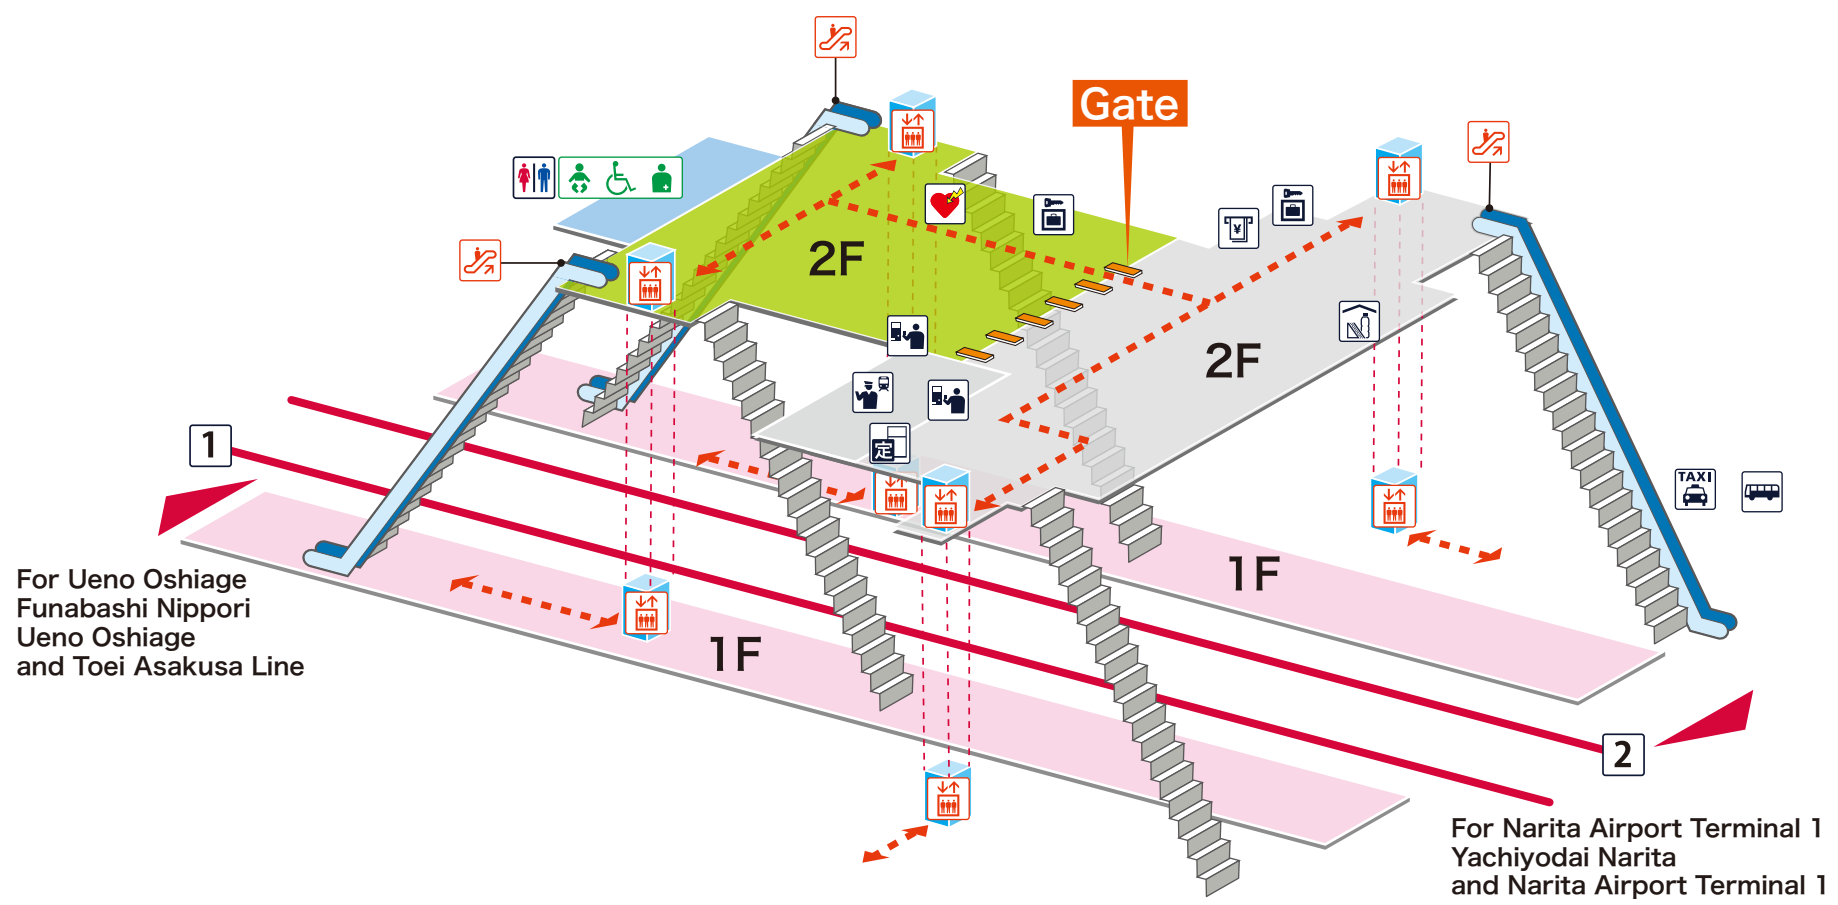

- 1 For Ueno Oshiage Funabashi Nippori Ueno Oshiage and Toei Asakusa Line
- 2 For Narita Airport Terminal 1 Yachiyodai Narita and Narita Airport Terminal 1

Legend

- Station Office
- Tickets/Fair Adjustment Office
- Commuting Pass Ticket Office
- Limited Express Ticket Window
- Vending Machine for Commuting Pass
- Vending Machine for Limited Express Ticket
- Elevator
- Escalator
- Stair Lift
- Slope
- Restroom
- Baby Seat
- Wheelchair Restroom
- Ostomate
- Shop
- Convenience Store
- Waiting Room
- Lost and Found
- Café
- AED (Automated External Defibrillator)
- ATM
- Coin Locker
- Bus Stop
- Taxi Stand
- Question & answer
- Information

For Ueno Oshiage  
Funabashi Nippori  
Ueno Oshiage  
and Toei Asakusa Line

For Narita Airport Terminal 1  
Yachiyodai Narita  
and Narita Airport Terminal 1

- On Platform
- Inside the Gate
- Outside the Gate
- Barrier-Free Route