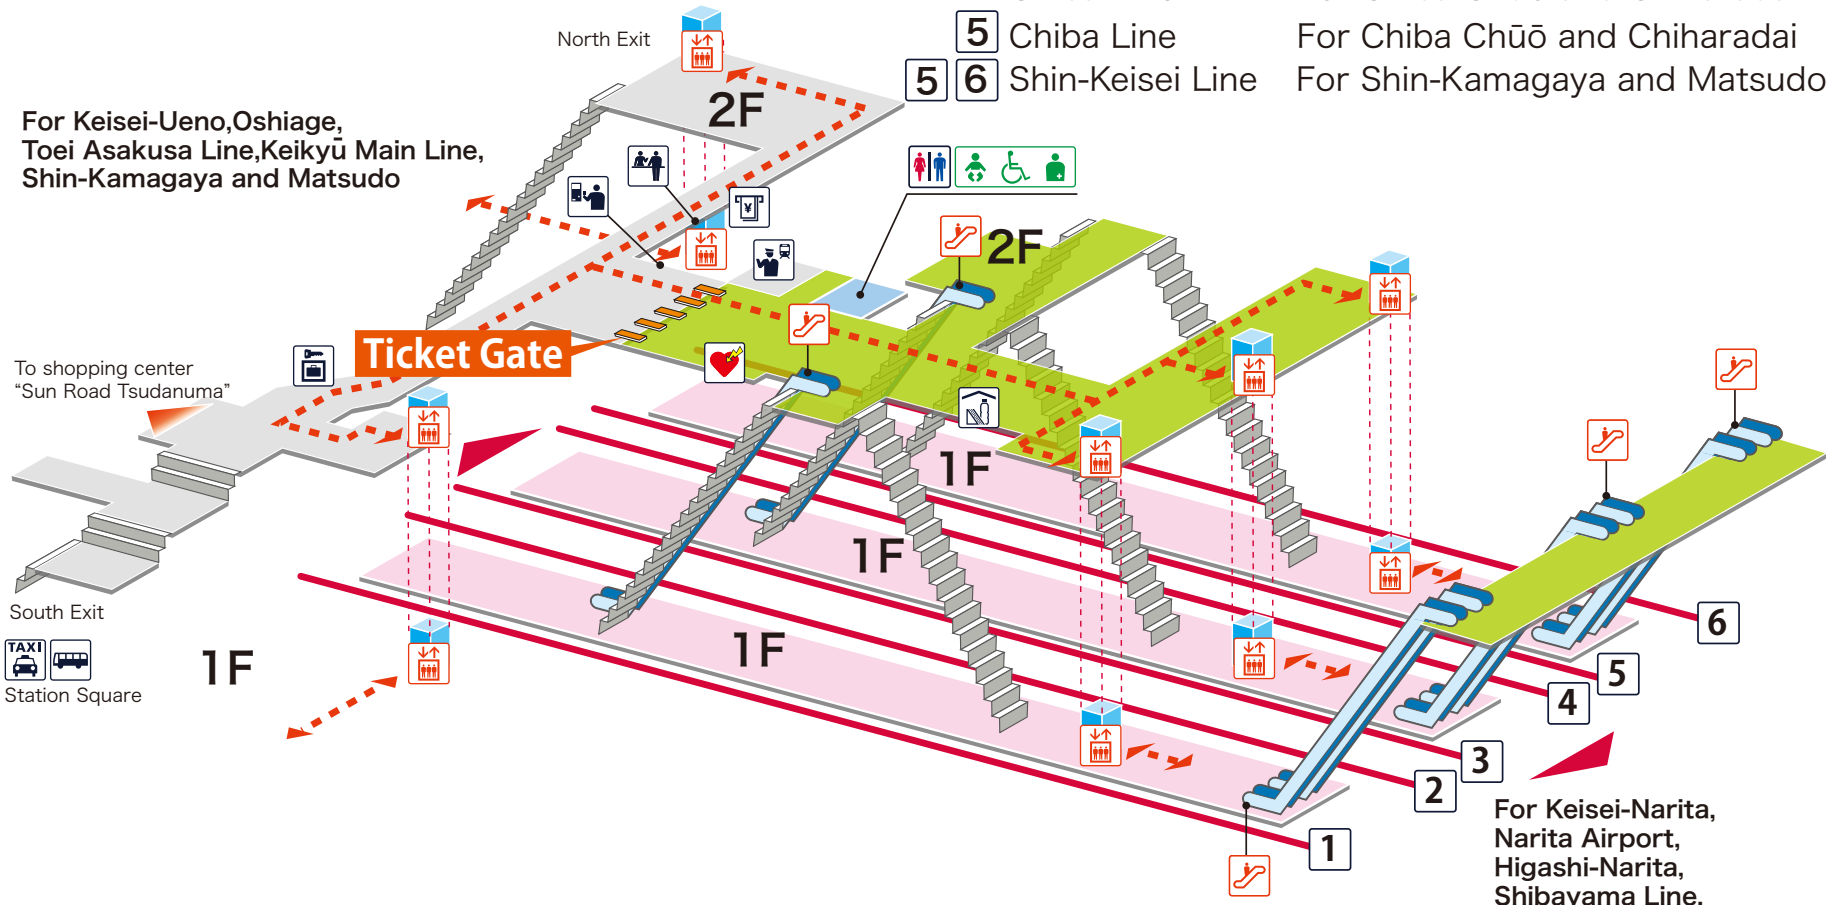

**Legend**

- Station Office
- Tickets/Fair Adjustment Office
- Commuting Pass Ticket Office
- Limited Express Ticket Window
- Vending Machine for Commuting Pass
- Vending Machine for Limited Express Ticket
- Elevator
- Escalator
- Stair Lift
- Slope
- Restroom
- Baby Seat
- Wheelchair Restroom
- Ostomate
- Shop
- Convenience Store
- Waiting Room
- Lost and Found
- Café
- AED (Automated External Defibrillator)
- ATM
- Coin Locker
- Bus Stop
- Taxi Stand
- Question & answer
- Information

- 1 2** Keisei Main Line For Keisei-Ueno, Oshiage, Toei Asakusa Line, and Keikyū Main Line
- 3 4** Keisei Main Line For Keisei-Narita, Narita Airport, Higashi-Narita, and Shibayama Tetsudo Line
- Chiba Line For Chiba Chūō and Chiharadai
- 5** Chiba Line For Chiba Chūō and Chiharadai
- 5 6** Shin-Keisei Line For Shin-Kamagaya and Matsudo

For Keisei-Ueno, Oshiage, Toei Asakusa Line, Keikyū Main Line, Shin-Kamagaya and Matsudo

To shopping center "Sun Road Tsudanuma"

South Exit

TAXI Bus Station Square

For Keisei-Narita, Narita Airport, Higashi-Narita, Shibayama Line, Chiba Chūō, and Chiharadai

- On Platform
- Inside Ticket Gate
- Outside Ticket Gate
- Barrier-Free Route