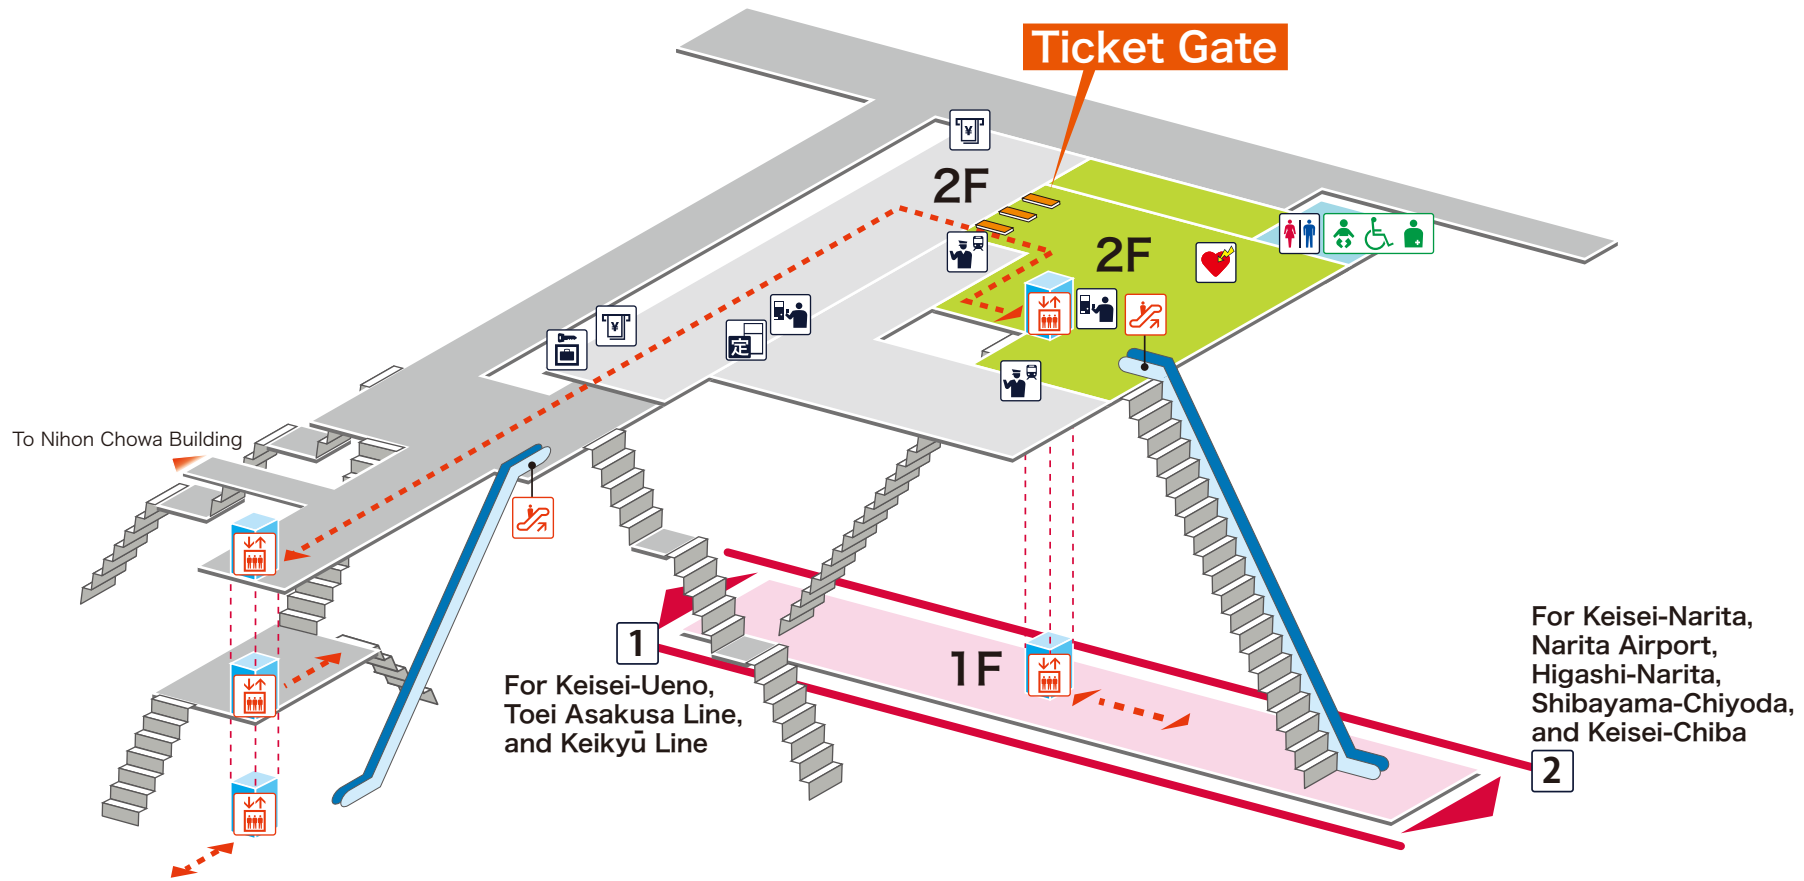

- 1** Keisei Main Line For Keisei-Ueno, Toei Asakusa Line and Keikyū Line
- 2** Keisei Main Line For Keisei-Narita, Narita Airport, Higashi-Narita, Shibayama-Chiyoda and Keisei-Chiba

Legend

- Station Office
- Tickets/Fair Adjustment Office
- Commuting Pass Ticket Office
- Limited Express Ticket Window
- Vending Machine for Commuting Pass
- Vending Machine for Limited Express Ticket
- Elevator
- Escalator
- Stair Lift
- Slope
- Restroom
- Baby Seat
- Wheelchair Restroom
- Ostomate
- Shop
- Convenience Store
- Waiting Room
- Lost and Found
- Café
- AED (Automated External Defibrillator)
- ATM
- Coin Locker
- Bus Stop
- Taxi Stand
- Question & answer
- Information

- On Platform
- Inside Ticket Gate
- Outside Ticket Gate
- Barrier-Free Route

For Keisei-Narita,
Narita Airport,
Higashi-Narita,
Shibayama-Chiyoda,
and Keisei-Chiba

For Keisei-Ueno,
Toei Asakusa Line,
and Keikyū Line