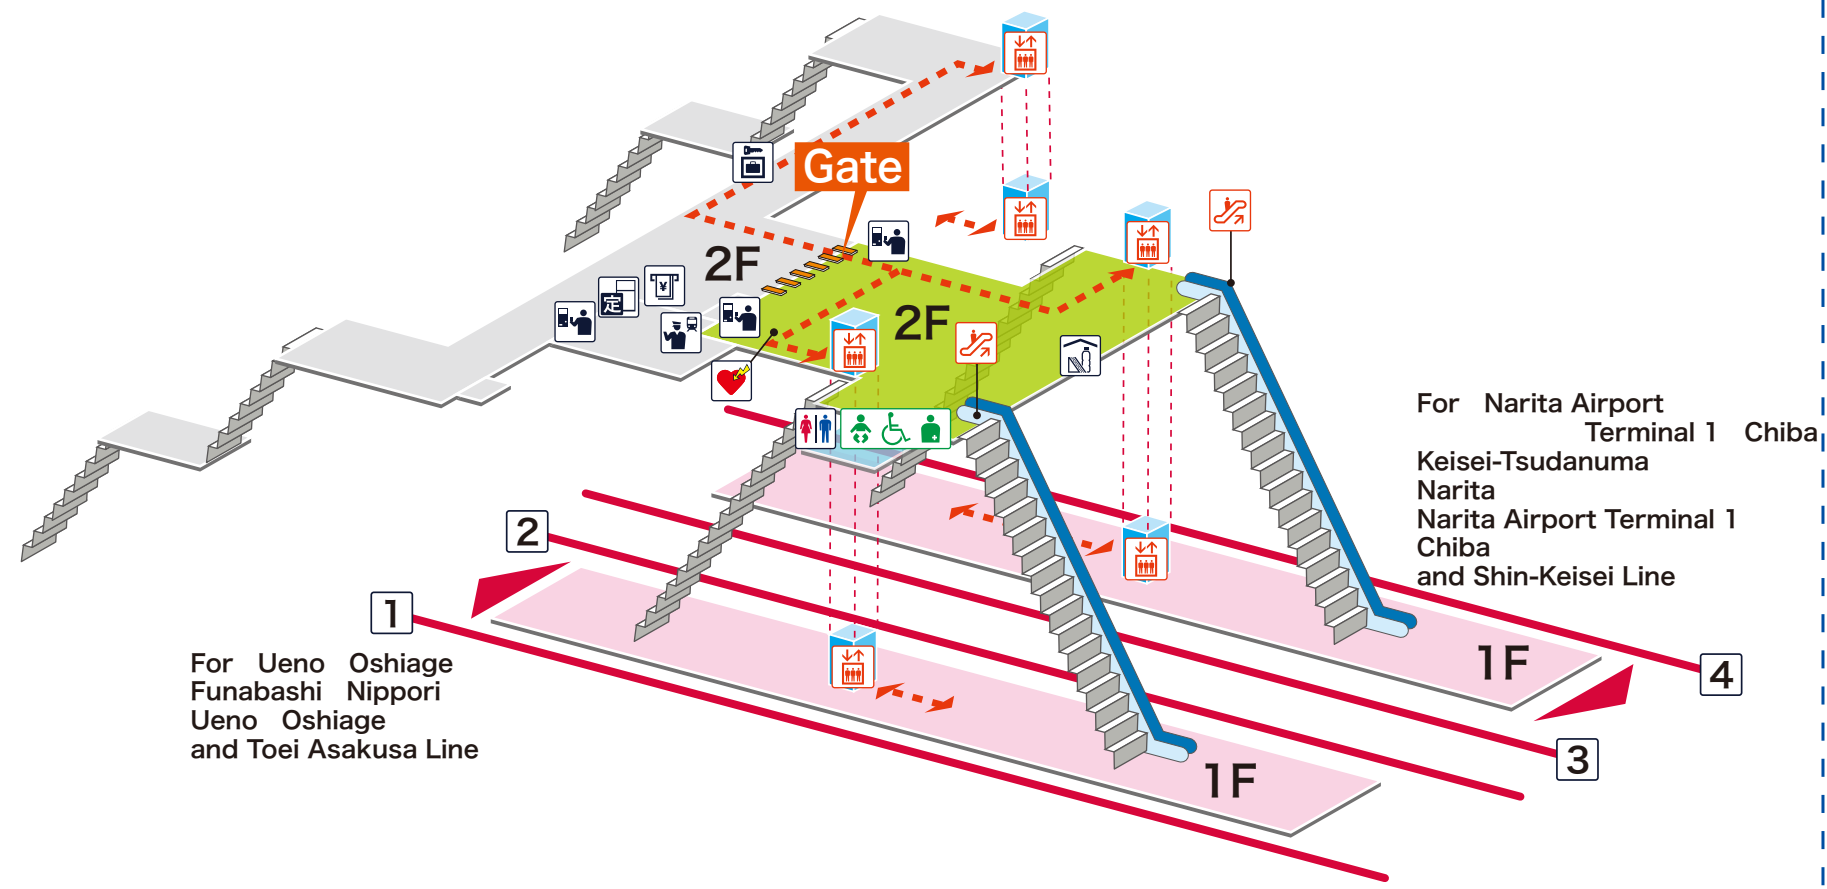

**1 2** For Ueno Oshiage Funabashi Nippori Ueno Oshiage and Toei Asakusa Line

**3 4** For Narita Airport Terminal 1 Chiba Keisei-Tsudanuma Narita Narita Airport Terminal 1 Chiba and Shin-Keisei Line

## Legend

- Station Office
- Tickets/Fair Adjustment Office
- Commuting Pass Ticket Office
- Limited Express Ticket Window
- Vending Machine for Commuting Pass
- Vending Machine for Limited Express Ticket
- Elevator
- Escalator
- Stair Lift
- Slope
- Restroom
- Baby Seat
- Wheelchair Restroom
- Ostomate
- Shop
- Convenience Store
- Waiting Room
- Lost and Found
- Café
- AED (Automated External Defibrillator)
- ATM
- Coin Locker
- Bus Stop
- Taxi Stand
- Question & answer
- Information

- On Platform
- Inside the Gate
- Outside the Gate
- Barrier-Free Route