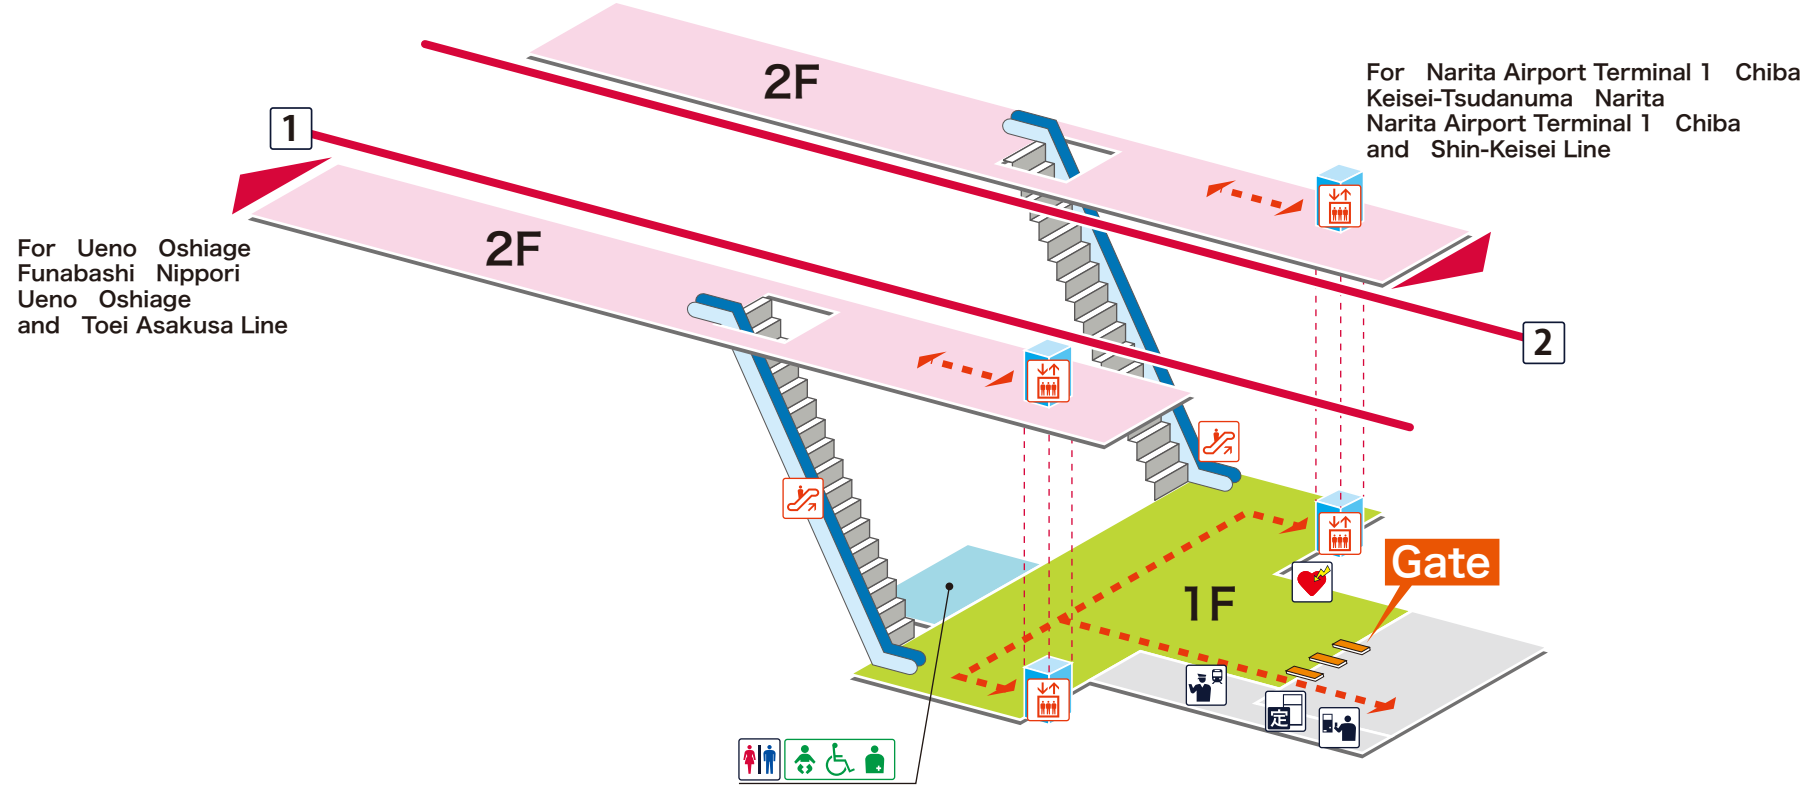

- 1 For Ueno Oshiage  
Funabashi Nippori Ueno Oshiage and Toei Asakusa Line
- 2 For Narita Airport Terminal 1 Chiba  
Keisei-Tsudanuma Narita Narita Airport Terminal 1  
Chiba and Shin-Keisei Line

- On Platform
- Inside the Gate
- Outside the Gate
- <- - - - -> Barrier-Free Route

**Legend**

- Station Office
- Tickets/  
Fair Adjustment Office
- Commuting Pass  
Ticket Office
- 特 Limited Express  
Ticket Window
- Vending Machine  
for Commuting Pass
- 特 Vending Machine  
for Limited Express Ticket
- Elevator
- Escalator
- Stair Lift
- Slope
- Restroom
- Baby Seat
- Wheelchair Restroom
- Ostomate
- Shop
- Convenience Store
- Waiting Room
- Lost and Found
- Café
- AED  
(Automated External Defibrillator)
- ATM
- Coin Locker
- Bus Stop
- TAXI Taxi Stand
- ? Question & answer
- i Information